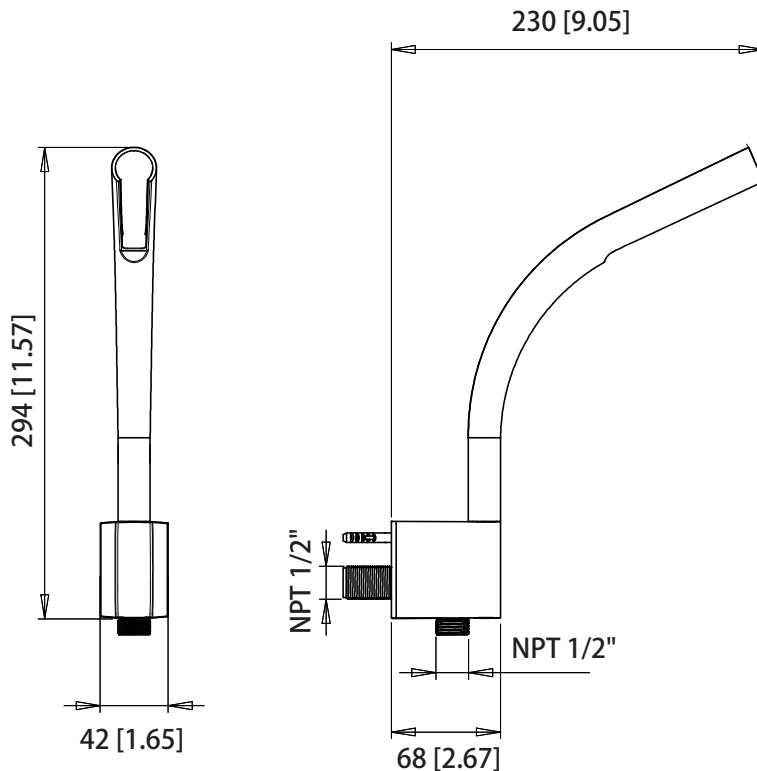

HS3050 | Swivel Shower Arm / Hand Shower Holder - For Use with Isenberg Hose / Hand Shower

SPECIFICATIONS:

- ABS Construction
- integrated wall elbow
- 180 Degree Swivel
- Use any hose/hand-held combo - even other manufacturer
- Great for retro-fit

FINISHES :

- Chrome - HS3050CP / Brushed Nickel - HS3050BN

Legislation Compliance

ZeroDrip Technology

Technical Diagram

SEE ALSO:

- 1) HS3000 [w/o Elbow]