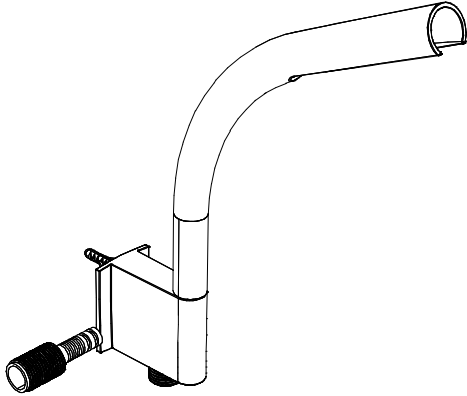

HS3050 | Swivel Shower Arm / Hand Shower Holder - For Use with Isenberg Hose / Hand Shower

SPECIFICATIONS:

- ABS Construction
- integrated wall elbow
- 180 Degree Swivel
- Use any hose/hand-held combo - even other manufacturer
- Great for retro-fit

FINISHES :

- Chrome - HS3050CP / Brushed Nickel - HS3050BN

Legislation Compliance

ZeroDrip Technology

Technical Diagram

SEE ALSO:

- 1) HS3000 [w/o Elbow]