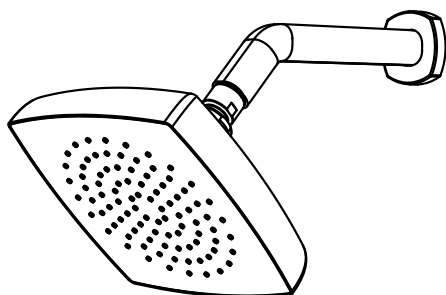

RHW.7C | 7" Brass Shower Head With 8" Wall Mount Shower Arm

SPECIFICATIONS:

- Solid Brass construction
- With Swivel action
- Shower arm has sliding flange

STANDARDS:

- ASME A112.18.1 / CSA B125.1

Legislation Compliance

ZeroDrip Technology

Technical Diagram