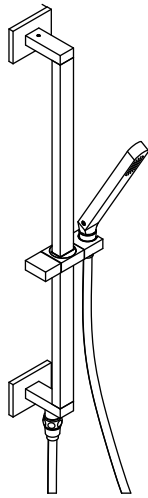

SHS.2018 | Hand Shower Set with Slide Bar and Elbow

SPECIFICATIONS:

- With 1.8 GPM flow restrictor
- With backflow prevention check valve
- Adjustable slide on installation
- 1/2" female NPT connection
- Hand held shower height is adjustable
- Supply elbow is integrated into slide bar