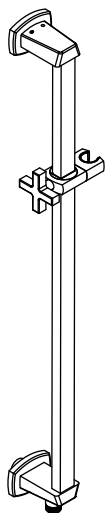

240.601005A | Slide Bar With Built In Supply Elbow

SPECIFICATIONS:

- Solid Brass construction
- 1/2" female connection with adjustable slide on installation
- Includes check valve with back-flow prevention