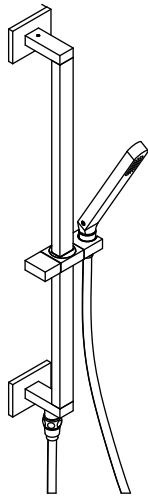

SHS.2018 | Hand Shower Set with Slide Bar and Elbow

SPECIFICATIONS:

- With 1.8 GPM flow restrictor
- With backflow prevention check valve
- Adjustable slide on installation
- 1/2" female NPT connection
- Hand held shower height is adjustable
- Supply elbow is integrated into slide bar

Technical Diagram