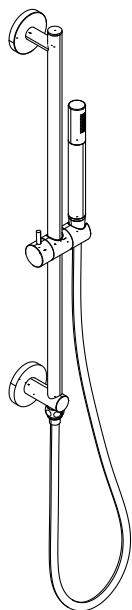

**SHS.2014 | Hand Shower Set with Slide Bar and Elbow**

**SPECIFICATIONS:**

- With 1.8 GPM flow restrictor
- With back-flow prevention check valve
- Adjustable slide on installation
- 1/2" female NPT connection
- Hand held shower height is adjustable
- Supply elbow is integrated into slide bar

**Technical Diagram**