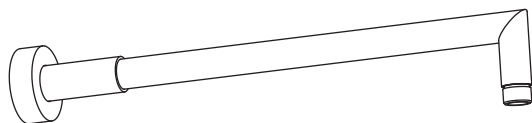

HS1040 | Round Shower Arm - 400mm - 16"

SPECIFICATIONS:

- Solid Brass Shower Arm
- With Sliding Flange

Technical Diagram