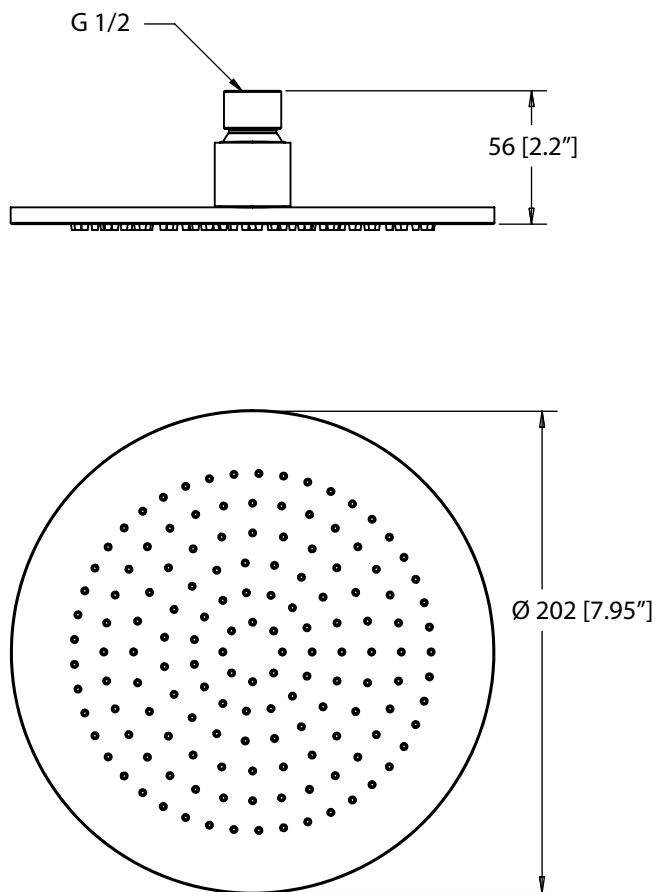

HS1002A | 8" Brass Shower Head

SPECIFICATIONS:

- Solid Brass Shower Head
- Scrub rubber nozzles to easily clean water sediment
- 1.8 GPM Flow Rate

Legislation Compliance

ZeroDrip Technology

Technical Diagram

MATCHING SHOWER ARMS:

1) HS1012SA (16" Wall Mount Shower Arm)

2) HS1002SA (12" Wall Mount Shower Arm)

3) 100.12CSA (10" Ceiling Mount Shower Arm)