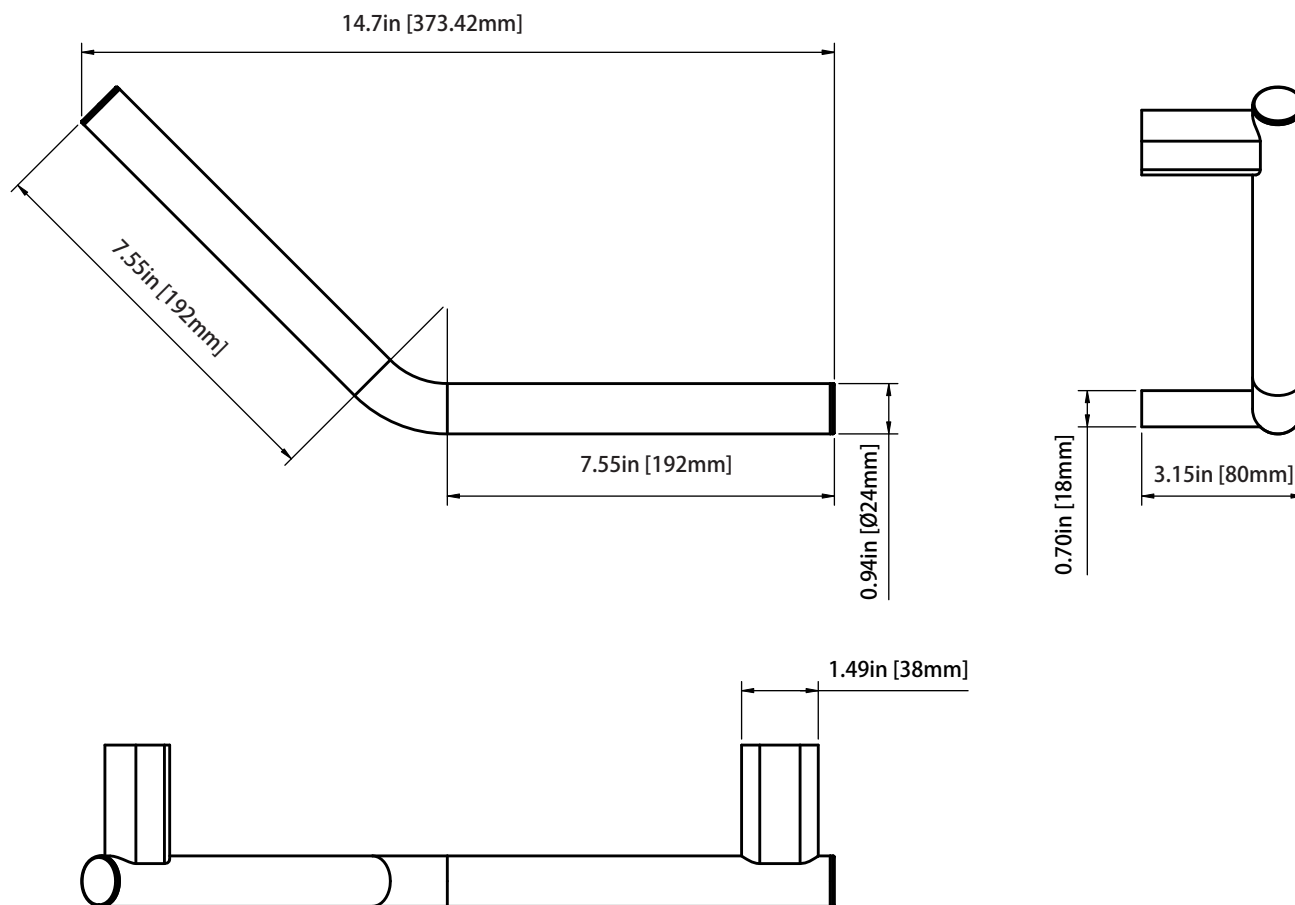

GBB.5218 | 15" Grab Bar

SPECIFICATIONS:

- Solid Brass construction
- Easy Front Of Wall Installation

Technical Diagram

GBB.5218