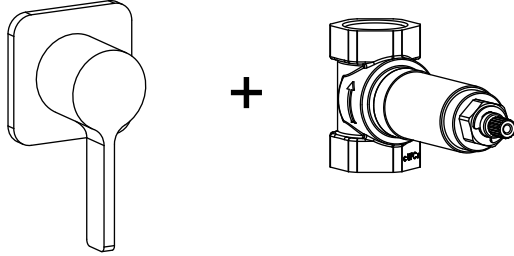

260.4511 | 3/4" Volume Control

Trim
[260.4511T**]

Valve
[TVH.4511]

SPECIFICATIONS:

- Turn Handle to turn on/off water flow.
- Includes valve (TVH.4511)
- Valve Flow Rate - 13.0 GPM @ 60 PSI
- Extension Available - TVH.E137**