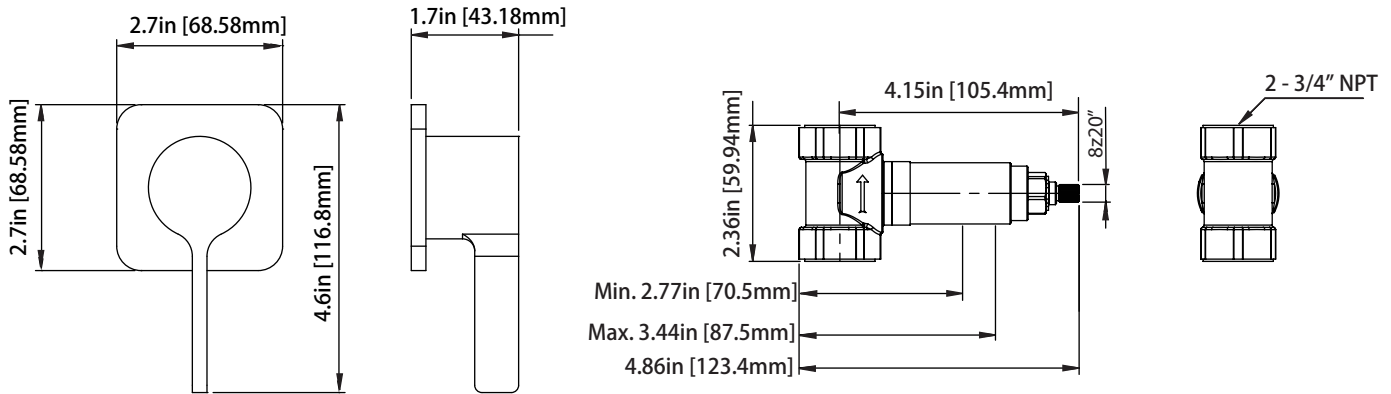

260.4511 | 3/4" Volume Control

Trim
[260.4511T**]

Valve
[TVH.4511]

SPECIFICATIONS:

- Turn Handle to turn on/off water flow.
- Includes valve (TVH.4511)
- Valve Flow Rate - 13.0 GPM @ 60 PSI
- Extension Available - TVH.E137**

STANDARDS:

- ASME A112.18.1 / CSA B125.1

Technical Diagram

See Spec Sheet For
TVH.4511 For Detailed
Information On Valve.

Water Flow Diagram