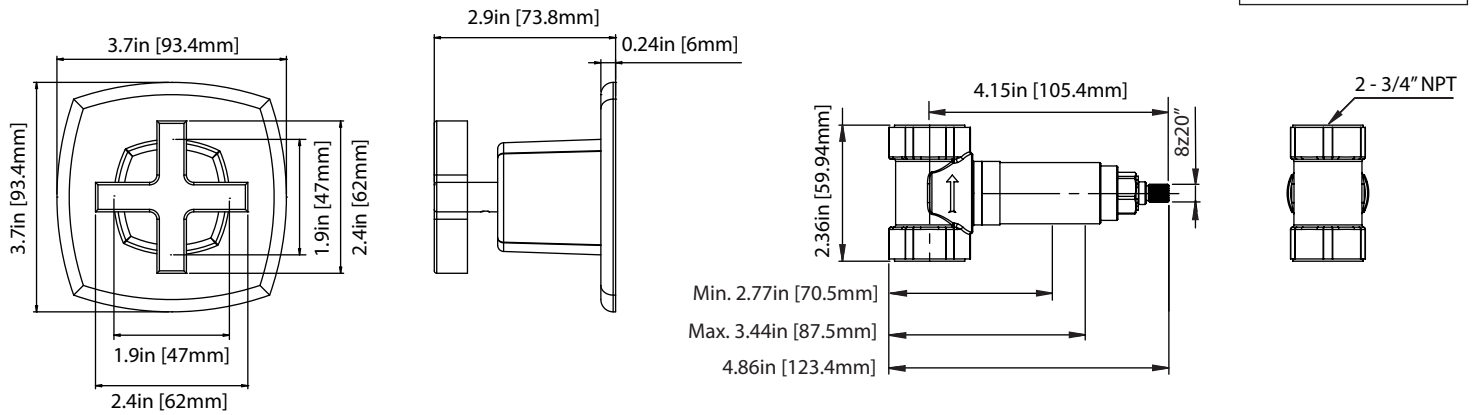

**240.4511 | 3/4" Volume Control**

**SPECIFICATIONS:**

- Turn Handle to turn on/off water flow.
- Includes valve (TVH.4511)
- Valve Flow Rate - 13.0 GPM @ 60 PSI
- Extension Available - TVH.E137\*\*

**STANDARDS:**

- ASME A112.18.1 / CSA B125.1

Trim  
[ 240.4511T\*\* ]

Valve  
[ TVH.4511 ]

**Technical Diagram**

See Spec Sheet For  
TVH.4511 For Detailed  
Information On Valve.

**Water Flow Diagram**