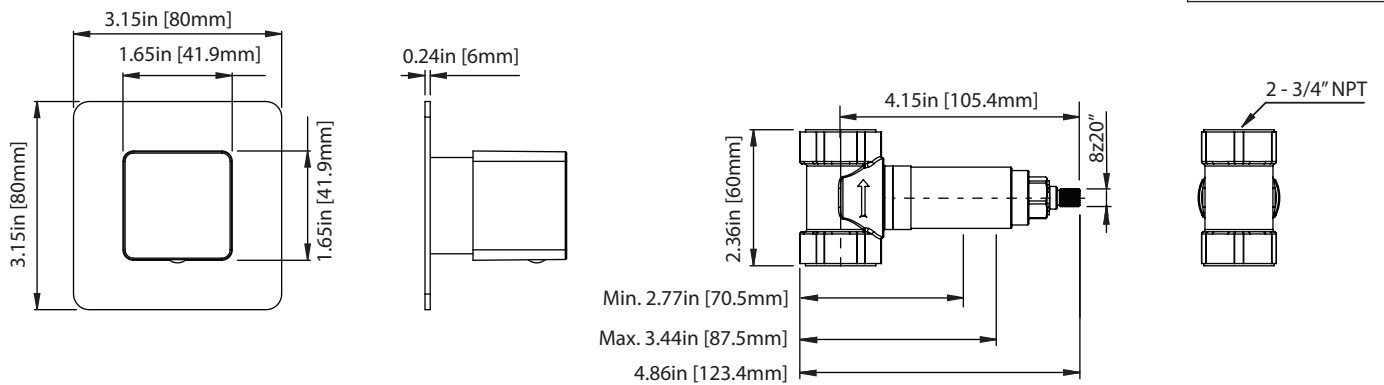

**196.4511 | 3/4" Volume Control**

**SPECIFICATIONS:**

- Turn Handle to turn on/off water flow.
- Includes valve (TVH.4511)
- Valve Flow Rate - 13.0 GPM @ 60 PSI
- Extension Available - TVH.E137\*\*

**STANDARDS:**

- ASME A112.18.1 / CSA B125.1

Trim  
[ 196.4511T\*\* ]

Valve  
[ TVH.4511 ]

**Technical Diagram**

See Spec Sheet For  
TVH.4511 For Detailed  
Information On Valve.

**Water Flow Diagram**