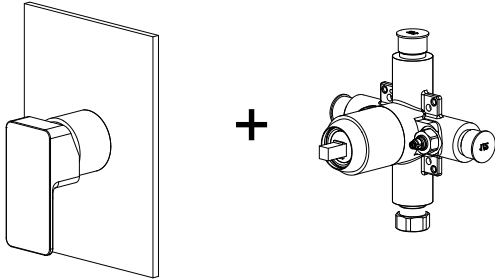

196.2200 | 1-way Shower Trim Set With Pressure Balance Valve

SPECIFICATIONS:

- Solid Brass Trim & Handle set
- Includes Pressure balance valve (PBV1005AS**) w/ service stops
- Lift Handle to control volume. Turn left for hot, right for cold.
- Pressure Balance Valve Flow Rate - 5.5 GPM @ 60 PSI
- Extension Available - PBV.2100E**

STANDARDS:

- ASME A112.18.1 / CSA B125.1

Trim
[196.2200T**]

Valve
[PBV1005AS**]

** Denotes Finish (CP Or BN)

Technical Diagram

See Spec Sheet For
PBV1005AS For Detailed
Information On Valve.

PBV1005AS | Single Control Pressure Balance Valve Page 1 of 2

SPECIFICATIONS:

- Lift Handle to control volume. Turn left for hot, right for cold.
- Pressure Balance Valve Flow Rate - 5.5 GPM @ 60 PSI
- Extension Available - PBV.E185**

STANDARDS:

- ASME A112.18.1 / CSA B125.1