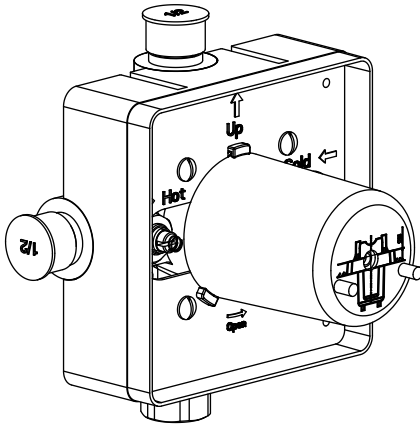

196.2200 | 1-way Shower Trim Set With Pressure Balance Valve

SPECIFICATIONS:

- Solid Brass Trim & Handle set
- Includes Pressure balance valve (PBV1005AS**) w/ service stops
- Lift Handle to control volume. Turn left for hot, right for cold.
- Pressure Balance Valve Flow Rate - 5.5 GPM @ 60 PSI
- Extension Available - PBV.2100E**

STANDARDS:

- ASME A112.18.1 / CSA B125.1

Trim
[196.2200T**]

Valve
[PBV1005AS**]

** Denotes Finish (CP Or BN)

Technical Diagram

See Spec Sheet For
PBV1005AS For Detailed
Information On Valve.

PBV1005AS | Single Control Pressure Balance Valve Page 1 of 2

SPECIFICATIONS:

- Lift Handle to control volume. Turn left for hot, right for cold.
- Pressure Balance Valve Flow Rate - 5.5 GPM @ 60 PSI
- Extension Available - PBV.E185**

STANDARDS:

- ASME A112.18.1 / CSA B125.1