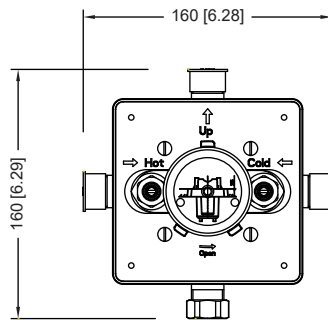

196.2200 | 1-way Shower Trim Set With Pressure Balance Valve

SPECIFICATIONS:

- Solid Brass Trim & Handle set
- Includes Pressure balance valve (PBV1005AS**) w/ service stops
- Lift Handle to control volume. Turn left for hot, right for cold.
- Pressure Balance Valve Flow Rate - 5.5 GPM @ 60 PSI
- Extension Available - PBV.2100E**

STANDARDS:

- ASME A112.18.1 / CSA B125.1

Trim
[196.2200T**]

Valve
[PBV1005AS**]

** Denotes Finish (CP Or BN)

Technical Diagram

See Spec Sheet For
PBV1005AS For Detailed
Information On Valve.

PBV1005AS | Single Control Pressure Balance Valve Page 1 of 2

SPECIFICATIONS:

- Lift Handle to control volume. Turn left for hot, right for cold.
- Pressure Balance Valve Flow Rate - 5.5 GPM @ 60 PSI
- Extension Available - PBV.E185**

STANDARDS:

- ASME A112.18.1 / CSA B125.1

Technical Diagram

PBV1005AS | Single Control Pressure Balance Valve Page 2 of 2

Water Flow Diagram