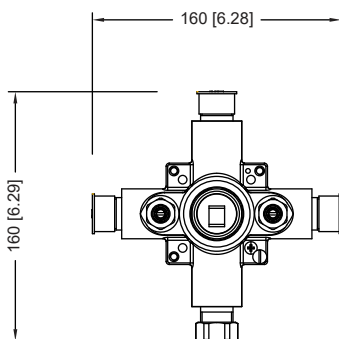

196.2200 | 1-way Shower Trim Set With Pressure Balance Valve

SPECIFICATIONS:

- Solid Brass Trim & Handle set
- Includes Pressure balance valve (PBV1005AS**) w/ service stops
- Lift Handle to control volume. Turn left for hot, right for cold.
- Pressure Balance Valve Flow Rate - 5.5 GPM @ 60 PSI
- Extension Available - PBV.2100E**

STANDARDS:

- ASME A112.18.1 / CSA B125.1

Trim
[196.2200T**]

Valve
[PBV1005AS**]

** Denotes Finish (CP Or BN)

Technical Diagram

See Spec Sheet For
PBV1005AS For Detailed
Information On Valve.

PBV1005AS | Single Control Pressure Balance Valve Page 1 of 2

SPECIFICATIONS:

- Lift Handle to control volume. Turn left for hot, right for cold.
- Pressure Balance Valve Flow Rate - 5.5 GPM @ 60 PSI
- Extension Available - PBV.E185**

STANDARDS:

- ASME A112.18.1 / CSA B125.1

Technical Diagram

PBV1005AS | Single Control Pressure Balance Valve Page 2 of 2

Water Flow Diagram