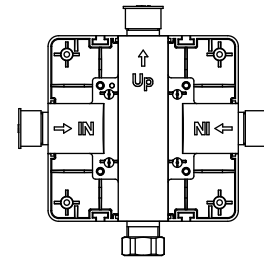

196.2200 | 1-way Shower Trim Set With Pressure Balance Valve

SPECIFICATIONS:

- Solid Brass Trim & Handle set
- Includes Pressure balance valve (PBV1005AS**) w/ service stops
- Lift Handle to control volume. Turn left for hot, right for cold.
- Pressure Balance Valve Flow Rate - 5.5 GPM @ 60 PSI
- Extension Available - PBV.2100E**

SPECIFICATIONS:

- Lift Handle to control volume. Turn left for hot, right for cold.
- Pressure Balance Valve Flow Rate - 5.5 GPM @ 60 PSI
- Extension Available - PBV.E185**

STANDARDS:

- ASME A112.18.1 / CSA B125.1

Technical Diagram

PBV1005AS | Single Control Pressure Balance Valve Page 2 of 2

Water Flow Diagram