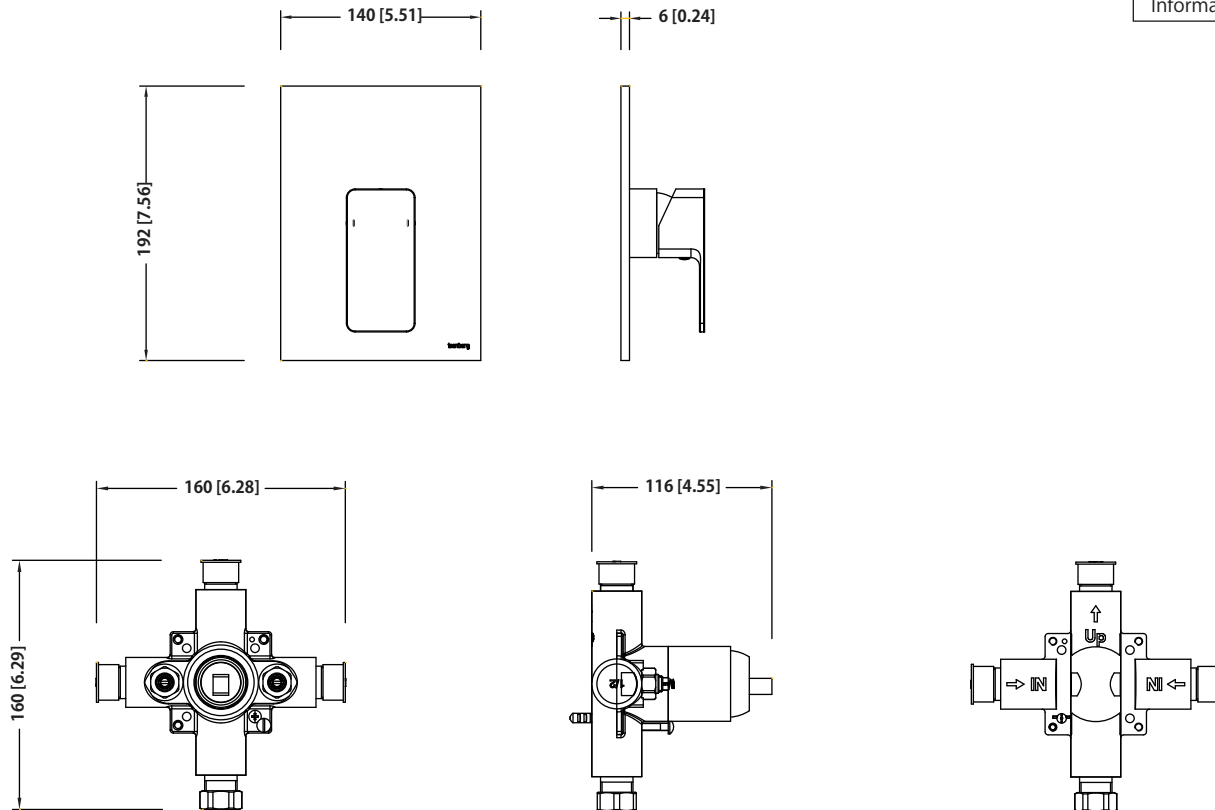

196.2200 | 1-way Shower Trim Set With Pressure Balance Valve

SPECIFICATIONS:

- Solid Brass Trim & Handle set
- Includes Pressure balance valve (PBV1005AS**) w/ service stops
- Lift Handle to control volume. Turn left for hot, right for cold.
- Pressure Balance Valve Flow Rate - 5.5 GPM @ 60 PSI
- Extension Available - PBV.2100E**

STANDARDS:

- ASME A112.18.1 / CSA B125.1

Trim
[196.2200T**]

Valve
[PBV1005AS**]

** Denotes Finish (CP Or BN)

Technical Diagram

See Spec Sheet For
PBV1005AS For Detailed
Information On Valve.

PBV1005AS | Single Control Pressure Balance Valve Page 1 of 2

SPECIFICATIONS:

- Lift Handle to control volume. Turn left for hot, right for cold.
- Pressure Balance Valve Flow Rate - 5.5 GPM @ 60 PSI
- Extension Available - PBV.E185**

STANDARDS:

- ASME A112.18.1 / CSA B125.1

Technical Diagram

PBV1005AS | Single Control Pressure Balance Valve Page 2 of 2

Water Flow Diagram