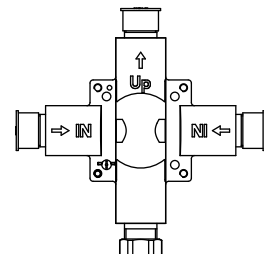

196.2200 | 1-way Shower Trim Set With Pressure Balance Valve

SPECIFICATIONS:

- Solid Brass Trim & Handle set
- Includes Pressure balance valve (PBV1005AS**) w/ service stops
- Lift Handle to control volume. Turn left for hot, right for cold.
- Pressure Balance Valve Flow Rate - 5.5 GPM @ 60 PSI
- Extension Available - PBV.2100E**

SPECIFICATIONS:

- Lift Handle to control volume. Turn left for hot, right for cold.
- Pressure Balance Valve Flow Rate - 5.5 GPM @ 60 PSI
- Extension Available - PBV.E185**

STANDARDS:

- ASME A112.18.1 / CSA B125.1

Technical Diagram

PBV1005AS | Single Control Pressure Balance Valve Page 2 of 2

Water Flow Diagram