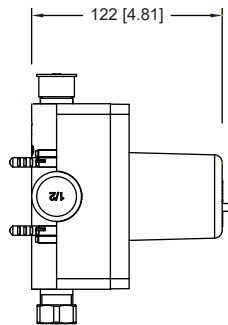

196.2200 | 1-way Shower Trim Set With Pressure Balance Valve

SPECIFICATIONS:

- Solid Brass Trim & Handle set
- Includes Pressure balance valve (PBV1005AS**) w/ service stops
- Lift Handle to control volume. Turn left for hot, right for cold.
- Pressure Balance Valve Flow Rate - 5.5 GPM @ 60 PSI
- Extension Available - PBV.2100E**

STANDARDS:

- ASME A112.18.1 / CSA B125.1

Trim
[196.2200T**]

Valve
[PBV1005AS**]

** Denotes Finish (CP Or BN)

Technical Diagram

See Spec Sheet For
PBV1005AS For Detailed
Information On Valve.

PBV1005AS | Single Control Pressure Balance Valve Page 1 of 2

SPECIFICATIONS:

- Lift Handle to control volume. Turn left for hot, right for cold.
- Pressure Balance Valve Flow Rate - 5.5 GPM @ 60 PSI
- Extension Available - PBV.E185**

STANDARDS:

- ASME A112.18.1 / CSA B125.1

Technical Diagram

PBV1005AS | Single Control Pressure Balance Valve Page 2 of 2

Water Flow Diagram