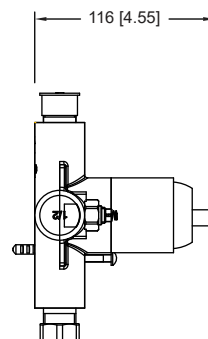

196.2200 | 1-way Shower Trim Set With Pressure Balance Valve

SPECIFICATIONS:

- Solid Brass Trim & Handle set
- Includes Pressure balance valve (PBV1005AS**) w/ service stops
- Lift Handle to control volume. Turn left for hot, right for cold.
- Pressure Balance Valve Flow Rate - 5.5 GPM @ 60 PSI
- Extension Available - PBV.2100E**

STANDARDS:

- ASME A112.18.1 / CSA B125.1

Trim
[196.2200T**]

Valve
[PBV1005AS**]

** Denotes Finish (CP Or BN)

Technical Diagram

See Spec Sheet For
PBV1005AS For Detailed
Information On Valve.

PBV1005AS | Single Control Pressure Balance Valve Page 1 of 2

SPECIFICATIONS:

- Lift Handle to control volume. Turn left for hot, right for cold.
- Pressure Balance Valve Flow Rate - 5.5 GPM @ 60 PSI
- Extension Available - PBV.E185**

STANDARDS:

- ASME A112.18.1 / CSA B125.1

Technical Diagram

PBV1005AS | Single Control Pressure Balance Valve Page 2 of 2

Water Flow Diagram