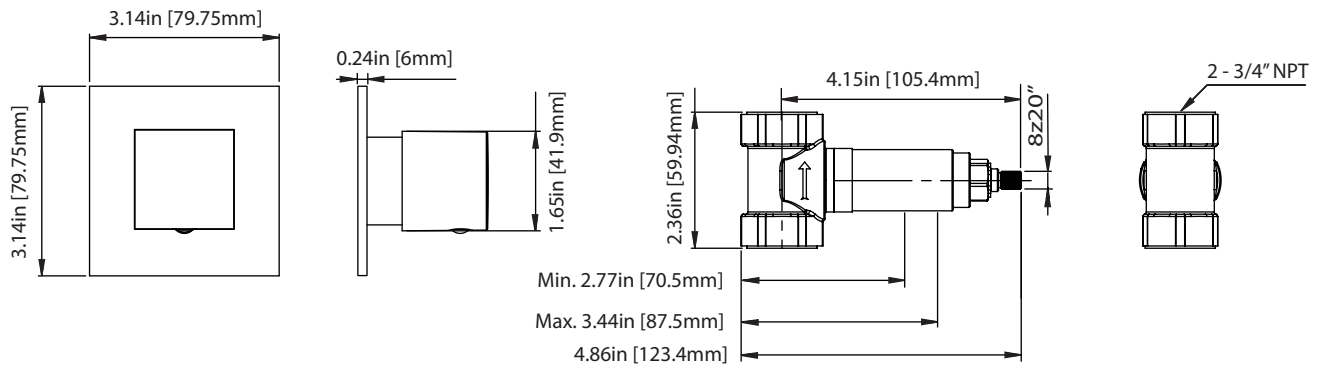

160.4511 | 3/4" Volume Control

SPECIFICATIONS:

- Turn Handle to turn on/off water flow.
- Includes valve (TVH.4511)
- Valve Flow Rate - 13.0 GPM @ 60 PSI
- Extension Available - TVH.E137**

STANDARDS:

- ASME A112.18.1 / CSA B125.1

+

Trim
[160.4511T**]

Valve
[TVH.4511]

Technical Diagram

See Spec Sheet For
TVH.4511 For Detailed
Information On Valve.

Water Flow Diagram