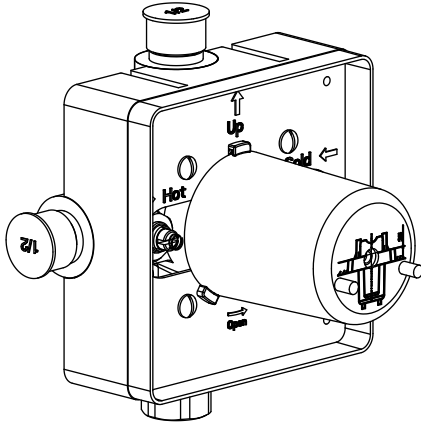

**160.2201 | 1-way Shower Trim Set With Pressure Balance Valve**

**SPECIFICATIONS:**

- Solid Brass Trim & Handle set
- Includes Pressure balance valve (PBV1005AS\*\*) w/ service stops
- Lift Handle to control volume. Turn left for hot, right for cold.
- Pressure Balance Valve Flow Rate - 5.5 GPM @ 60 PSI

PBV1005AS | Single Control Pressure Balance Valve Page 1 of 2

**SPECIFICATIONS:**

- Lift Handle to control volume. Turn left for hot, right for cold.
- Pressure Balance Valve Flow Rate - 5.5 GPM @ 60 PSI
- Extension Available - PBV.E185\*\*

**STANDARDS:**

- ASME A112.18.1 / CSA B125.1

**Technical Diagram**

PBV1005AS | Single Control Pressure Balance Valve Page 2 of 2

Water Flow Diagram