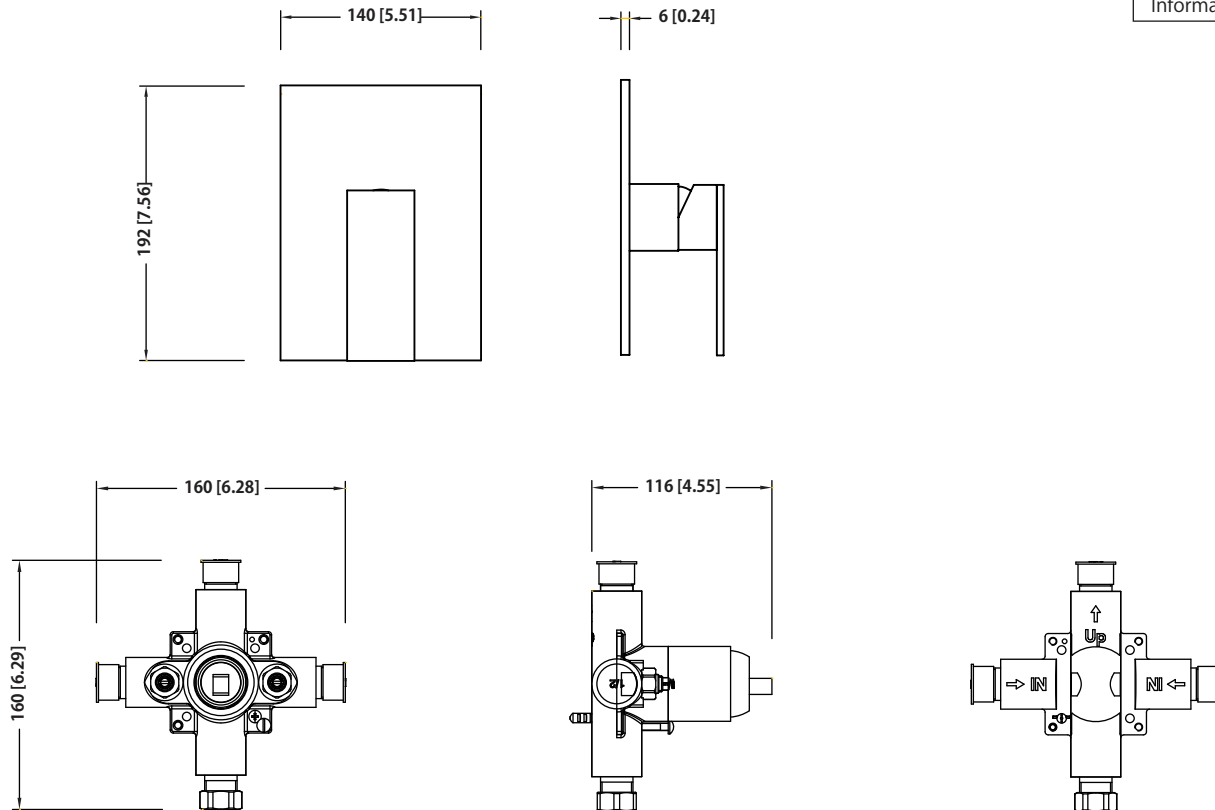

**160.2201 | 1-way Shower Trim Set With Pressure Balance Valve**

**SPECIFICATIONS:**

- Solid Brass Trim & Handle set
- Includes Pressure balance valve (PBV1005AS\*\*) w/ service stops
- Lift Handle to control volume. Turn left for hot, right for cold.
- Pressure Balance Valve Flow Rate - 5.5 GPM @ 60 PSI

**STANDARDS:**

- ASME A112.18.1 / CSA B125.1

+

Trim  
[ 160.2201T\*\* ]

Valve  
[ PBV1005AS\*\* ]

\*\* Denotes Finish (CP Or BN)

**Technical Diagram**

See Spec Sheet For  
PBV1005AS For Detailed  
Information On Valve.

PBV1005AS | Single Control Pressure Balance Valve Page 1 of 2

**SPECIFICATIONS:**

- Lift Handle to control volume. Turn left for hot, right for cold.
- Pressure Balance Valve Flow Rate - 5.5 GPM @ 60 PSI
- Extension Available - PBV.E185\*\*

**STANDARDS:**

- ASME A112.18.1 / CSA B125.1

**Technical Diagram**

PBV1005AS | Single Control Pressure Balance Valve Page 2 of 2

Water Flow Diagram