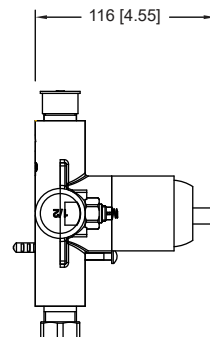

**160.2201 | 1-way Shower Trim Set With Pressure Balance Valve**

**SPECIFICATIONS:**

- Solid Brass Trim & Handle set
- Includes Pressure balance valve (PBV1005AS\*\*) w/ service stops
- Lift Handle to control volume. Turn left for hot, right for cold.
- Pressure Balance Valve Flow Rate - 5.5 GPM @ 60 PSI

**STANDARDS:**

- ASME A112.18.1 / CSA B125.1

+

Trim  
[ 160.2201T\*\* ]

Valve  
[ PBV1005AS\*\* ]

\*\* Denotes Finish (CP Or BN)

**Technical Diagram**

See Spec Sheet For  
PBV1005AS For Detailed  
Information On Valve.

PBV1005AS | Single Control Pressure Balance Valve Page 1 of 2

**SPECIFICATIONS:**

- Lift Handle to control volume. Turn left for hot, right for cold.
- Pressure Balance Valve Flow Rate - 5.5 GPM @ 60 PSI
- Extension Available - PBV.E185\*\*

**STANDARDS:**

- ASME A112.18.1 / CSA B125.1

**Technical Diagram**

PBV1005AS | Single Control Pressure Balance Valve Page 2 of 2

Water Flow Diagram