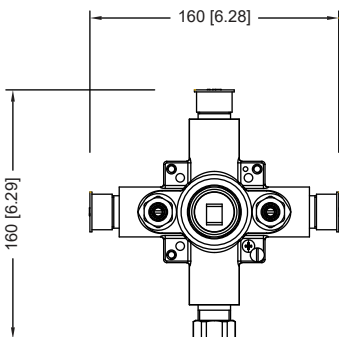

**160.2201 | 1-way Shower Trim Set With Pressure Balance Valve**

**SPECIFICATIONS:**

- Solid Brass Trim & Handle set
- Includes Pressure balance valve (PBV1005AS\*\*) w/ service stops
- Lift Handle to control volume. Turn left for hot, right for cold.
- Pressure Balance Valve Flow Rate - 5.5 GPM @ 60 PSI

**STANDARDS:**

- ASME A112.18.1 / CSA B125.1

+

Trim  
[ 160.2201T\*\* ]

Valve  
[ PBV1005AS\*\* ]

\*\* Denotes Finish (CP Or BN)

**Technical Diagram**

See Spec Sheet For  
PBV1005AS For Detailed  
Information On Valve.

PBV1005AS | Single Control Pressure Balance Valve Page 1 of 2

**SPECIFICATIONS:**

- Lift Handle to control volume. Turn left for hot, right for cold.
- Pressure Balance Valve Flow Rate - 5.5 GPM @ 60 PSI
- Extension Available - PBV.E185\*\*

**STANDARDS:**

- ASME A112.18.1 / CSA B125.1

**Technical Diagram**

PBV1005AS | Single Control Pressure Balance Valve Page 2 of 2

Water Flow Diagram