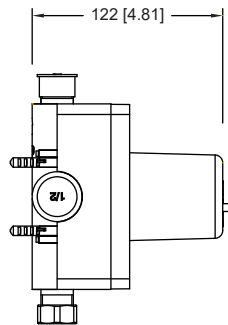

**160.2201 | 1-way Shower Trim Set With Pressure Balance Valve**

**SPECIFICATIONS:**

- Solid Brass Trim & Handle set
- Includes Pressure balance valve (PBV1005AS\*\*) w/ service stops
- Lift Handle to control volume. Turn left for hot, right for cold.
- Pressure Balance Valve Flow Rate - 5.5 GPM @ 60 PSI

PBV1005AS | Single Control Pressure Balance Valve Page 1 of 2

**SPECIFICATIONS:**

- Lift Handle to control volume. Turn left for hot, right for cold.
- Pressure Balance Valve Flow Rate - 5.5 GPM @ 60 PSI
- Extension Available - PBV.E185\*\*

**STANDARDS:**

- ASME A112.18.1 / CSA B125.1

**Technical Diagram**

PBV1005AS | Single Control Pressure Balance Valve Page 2 of 2

Water Flow Diagram