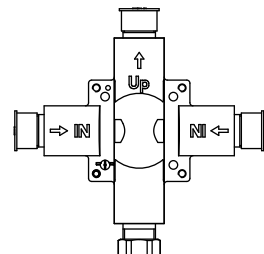

Technical Diagram