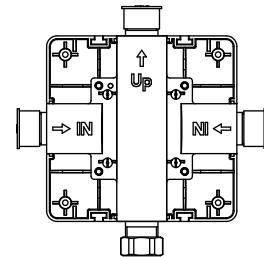

Technical Diagram