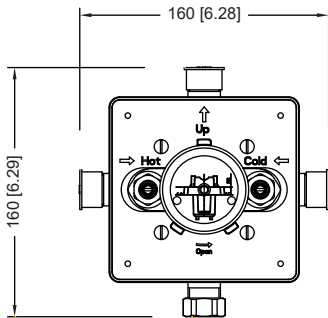

**160.2201 | 1-way Shower Trim Set With Pressure Balance Valve**

**SPECIFICATIONS:**

- Solid Brass Trim & Handle set
- Includes Pressure balance valve (PBV1005AS\*\*) w/ service stops
- Lift Handle to control volume. Turn left for hot, right for cold.
- Pressure Balance Valve Flow Rate - 5.5 GPM @ 60 PSI

**STANDARDS:**

- ASME A112.18.1 / CSA B125.1

+

Trim  
[ 160.2201T\*\* ]

Valve  
[ PBV1005AS\*\* ]

\*\* Denotes Finish (CP Or BN)

**Technical Diagram**

See Spec Sheet For  
PBV1005AS For Detailed  
Information On Valve.

PBV1005AS | Single Control Pressure Balance Valve Page 1 of 2

**SPECIFICATIONS:**

- Lift Handle to control volume. Turn left for hot, right for cold.
- Pressure Balance Valve Flow Rate - 5.5 GPM @ 60 PSI
- Extension Available - PBV.E185\*\*

**STANDARDS:**

- ASME A112.18.1 / CSA B125.1

**Technical Diagram**

PBV1005AS | Single Control Pressure Balance Valve Page 2 of 2

Water Flow Diagram