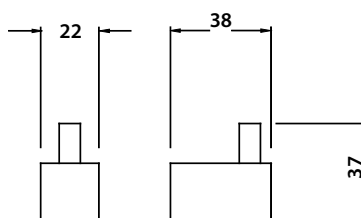

Serie 160 (XS) - Solid Brass Accessories Collection

XS.1001
Robe Hook

XS.1007
TP Holder

XS.1008
Towel Ring / Mini Towel Bar - 9"

XS.1009
Towel Bar - 24"

XS.1001
Robe Hook

XS.1007
TP Holder

XS.1008
Towel Ring /
Mini Towel Bar - 9"

XS.1009
Towel Bar - 24"