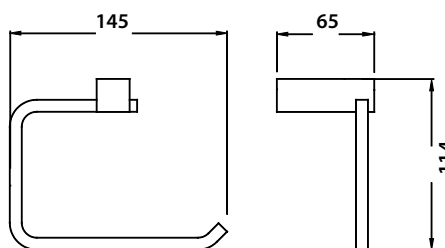

Serie 160 (XS) - Solid Brass Accessories Collection

XS.1001
Robe Hook

XS.1007
TP Holder

XS.1008
Towel Ring / Mini Towel Bar - 9"

XS.1009
Towel Bar - 24"

XS.1001
Robe Hook

XS.1007
TP Holder

XS.1008
Towel Ring /
Mini Towel Bar - 9"

XS.1009
Towel Bar - 24"