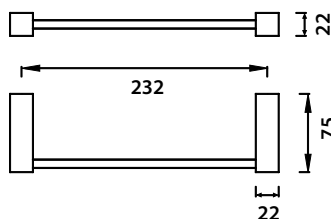

Serie 160 (XS) - Solid Brass Accessories Collection

XS.1001
Robe Hook

XS.1007
TP Holder

XS.1008
Towel Ring / Mini Towel Bar - 9"

XS.1009
Towel Bar - 24"

XS.1001
Robe Hook

XS.1007
TP Holder

XS.1008
Towel Ring /
Mini Towel Bar - 9"

XS.1009
Towel Bar - 24"