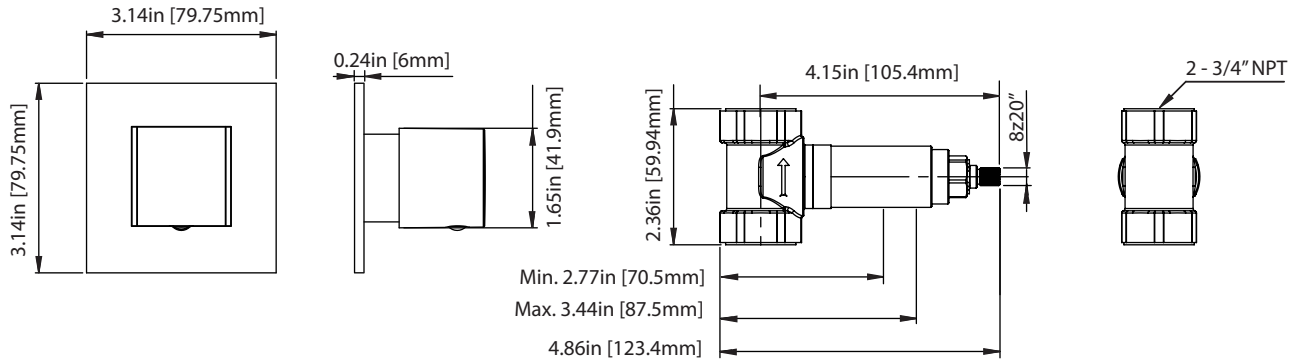

150.4511 | 3/4" Volume Control

SPECIFICATIONS:

- Turn Handle to turn on/off water flow.
- Includes valve (TVH.4511)
- Valve Flow Rate - 13.0 GPM @ 60 PSI
- Extension Available - TVH.E137**

STANDARDS:

- ASME A112.18.1 / CSA B125.1

+

Trim
[150.4511T**]

Valve
[TVH.4511]

Technical Diagram

See Spec Sheet For
TVH.4511 For Detailed
Information On Valve.

Water Flow Diagram