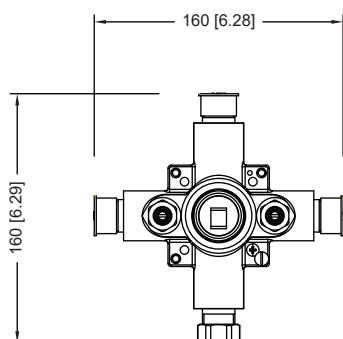

**150.2200 | 1-way Shower Trim Set With Pressure Balance Valve**

**SPECIFICATIONS:**

- Solid Brass Trim & Handle set
- Includes Pressure balance valve (PBV1005AS\*\*) w/ service stops
- Lift Handle to control volume. Turn left for hot, right for cold.
- All Parts replaceable from front of valve
- Pressure Balance Valve Flow Rate - 5.5 GPM @ 60 PSI
- Extension Available - PBV.E185\*\*

**STANDARDS:**

- ASME A112.18.1 / CSA B125.1

Trim  
[ 150.2200T\*\* ]

+

Valve  
[ PBV1005AS\*\* ]

\*\* Denotes Finish (CP Or BN)

**Technical Diagram**

See Spec Sheet For  
PBV1005AS For Detailed  
Information On Valve.

**PBV1005AS | Single Control Pressure Balance Valve** Page 1 of 2

**SPECIFICATIONS:**

- Lift Handle to control volume. Turn left for hot, right for cold.
- Pressure Balance Valve Flow Rate - 5.5 GPM @ 60 PSI
- Extension Available - PBV.E185\*\*

**STANDARDS:**

- ASME A112.18.1 / CSA B125.1

**Technical Diagram**

PBV1005AS | Single Control Pressure Balance Valve Page 2 of 2

Water Flow Diagram