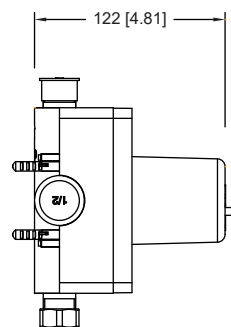

**150.2200 | 1-way Shower Trim Set With Pressure Balance Valve**

**SPECIFICATIONS:**

- Solid Brass Trim & Handle set
- Includes Pressure balance valve (PBV1005AS\*\*) w/ service stops
- Lift Handle to control volume. Turn left for hot, right for cold.
- All Parts replaceable from front of valve
- Pressure Balance Valve Flow Rate - 5.5 GPM @ 60 PSI
- Extension Available - PBV.E185\*\*

**PBV1005AS | Single Control Pressure Balance Valve** Page 1 of 2

**SPECIFICATIONS:**

- Lift Handle to control volume. Turn left for hot, right for cold.
- Pressure Balance Valve Flow Rate - 5.5 GPM @ 60 PSI
- Extension Available - PBV.E185\*\*

**STANDARDS:**

- ASME A112.18.1 / CSA B125.1

**Technical Diagram**

PBV1005AS | Single Control Pressure Balance Valve Page 2 of 2

Water Flow Diagram