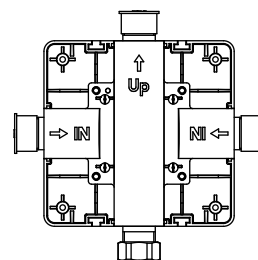

Technical Diagram