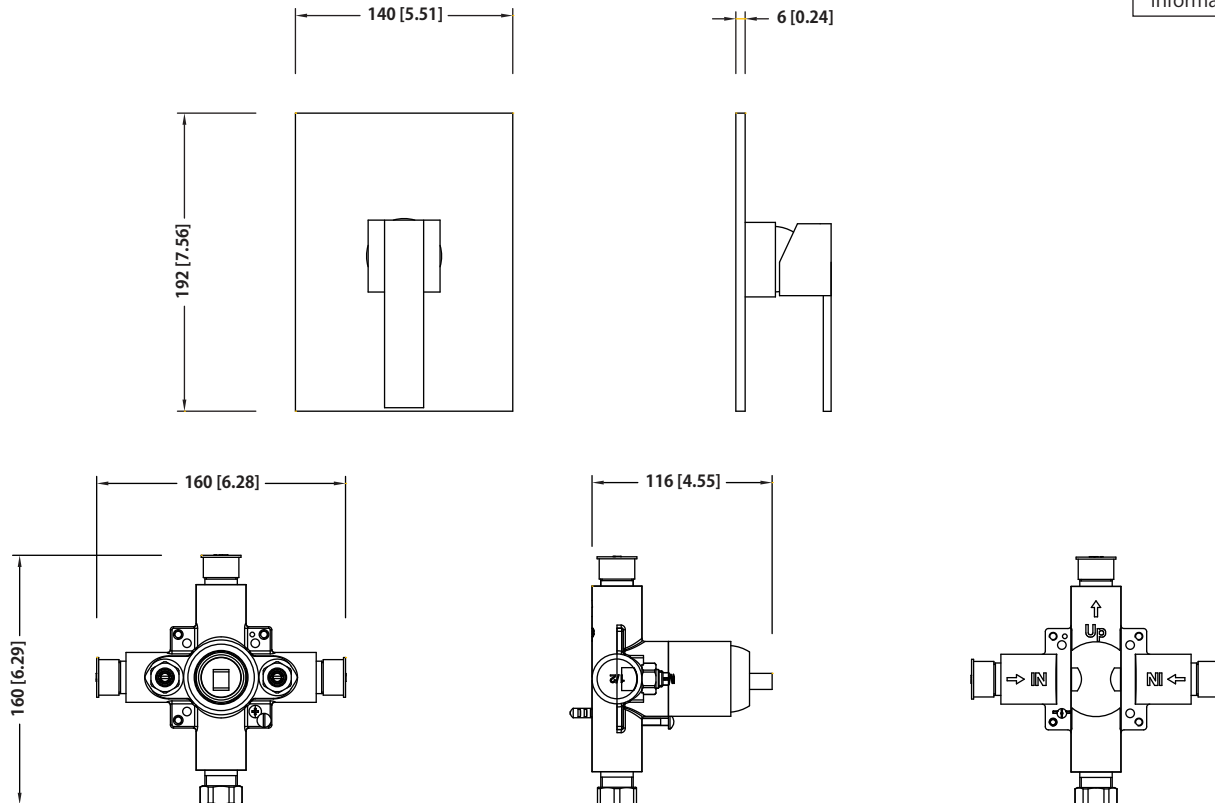

**150.2200 | 1-way Shower Trim Set With Pressure Balance Valve**

**SPECIFICATIONS:**

- Solid Brass Trim & Handle set
- Includes Pressure balance valve (PBV1005AS\*\*) w/ service stops
- Lift Handle to control volume. Turn left for hot, right for cold.
- All Parts replaceable from front of valve
- Pressure Balance Valve Flow Rate - 5.5 GPM @ 60 PSI
- Extension Available - PBV.E185\*\*

**STANDARDS:**

- ASME A112.18.1 / CSA B125.1

Trim  
[ 150.2200T\*\* ]

+

Valve  
[ PBV1005AS\*\* ]

\*\* Denotes Finish (CP Or BN)

**Technical Diagram**

See Spec Sheet For  
PBV1005AS For Detailed  
Information On Valve.

**PBV1005AS | Single Control Pressure Balance Valve** Page 1 of 2

**SPECIFICATIONS:**

- Lift Handle to control volume. Turn left for hot, right for cold.
- Pressure Balance Valve Flow Rate - 5.5 GPM @ 60 PSI
- Extension Available - PBV.E185\*\*

**STANDARDS:**

- ASME A112.18.1 / CSA B125.1

**Technical Diagram**

PBV1005AS | Single Control Pressure Balance Valve Page 2 of 2

Water Flow Diagram