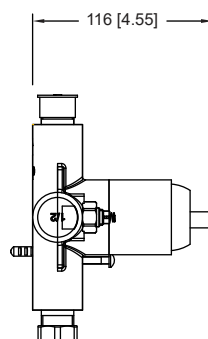

**150.2200 | 1-way Shower Trim Set With Pressure Balance Valve**

**SPECIFICATIONS:**

- Solid Brass Trim & Handle set
- Includes Pressure balance valve (PBV1005AS\*\*) w/ service stops
- Lift Handle to control volume. Turn left for hot, right for cold.
- All Parts replaceable from front of valve
- Pressure Balance Valve Flow Rate - 5.5 GPM @ 60 PSI
- Extension Available - PBV.E185\*\*

**STANDARDS:**

- ASME A112.18.1 / CSA B125.1

Trim  
[ 150.2200T\*\* ]

+

Valve  
[ PBV1005AS\*\* ]

\*\* Denotes Finish (CP Or BN)

**Technical Diagram**

See Spec Sheet For  
PBV1005AS For Detailed  
Information On Valve.

**PBV1005AS | Single Control Pressure Balance Valve** Page 1 of 2

**SPECIFICATIONS:**

- Lift Handle to control volume. Turn left for hot, right for cold.
- Pressure Balance Valve Flow Rate - 5.5 GPM @ 60 PSI
- Extension Available - PBV.E185\*\*

**STANDARDS:**

- ASME A112.18.1 / CSA B125.1

**Technical Diagram**

PBV1005AS | Single Control Pressure Balance Valve Page 2 of 2

Water Flow Diagram