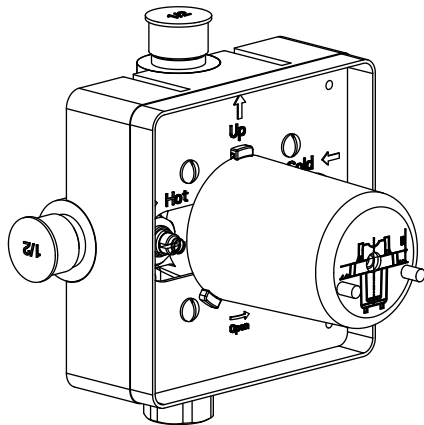

**150.2200 | 1-way Shower Trim Set With Pressure Balance Valve**

**SPECIFICATIONS:**

- Solid Brass Trim & Handle set
- Includes Pressure balance valve (PBV1005AS\*\*) w/ service stops
- Lift Handle to control volume. Turn left for hot, right for cold.
- All Parts replaceable from front of valve
- Pressure Balance Valve Flow Rate - 5.5 GPM @ 60 PSI
- Extension Available - PBV.E185\*\*

**STANDARDS:**

- ASME A112.18.1 / CSA B125.1

Trim  
[ 150.2200T\*\* ]

+

Valve  
[ PBV1005AS\*\* ]

\*\* Denotes Finish (CP Or BN)

**Technical Diagram**

See Spec Sheet For  
PBV1005AS For Detailed  
Information On Valve.

**PBV1005AS | Single Control Pressure Balance Valve** Page 1 of 2

**SPECIFICATIONS:**

- Lift Handle to control volume. Turn left for hot, right for cold.
- Pressure Balance Valve Flow Rate - 5.5 GPM @ 60 PSI
- Extension Available - PBV.E185\*\*

**STANDARDS:**

- ASME A112.18.1 / CSA B125.1

**Technical Diagram**

PBV1005AS | Single Control Pressure Balance Valve Page 2 of 2

Water Flow Diagram