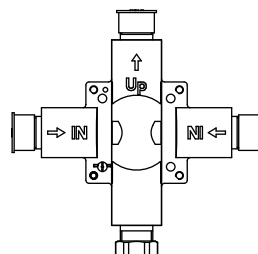

**150.2200 | 1-way Shower Trim Set With Pressure Balance Valve**

**SPECIFICATIONS:**

- Solid Brass Trim & Handle set
- Includes Pressure balance valve (PBV1005AS\*\*) w/ service stops
- Lift Handle to control volume. Turn left for hot, right for cold.
- All Parts replaceable from front of valve
- Pressure Balance Valve Flow Rate - 5.5 GPM @ 60 PSI
- Extension Available - PBV.E185\*\*

**STANDARDS:**

- ASME A112.18.1 / CSA B125.1

Trim  
[ 150.2200T\*\* ]

+

Valve  
[ PBV1005AS\*\* ]

\*\* Denotes Finish (CP Or BN)

**Technical Diagram**

See Spec Sheet For  
PBV1005AS For Detailed  
Information On Valve.

**PBV1005AS | Single Control Pressure Balance Valve** Page 1 of 2

**SPECIFICATIONS:**

- Lift Handle to control volume. Turn left for hot, right for cold.
- Pressure Balance Valve Flow Rate - 5.5 GPM @ 60 PSI
- Extension Available - PBV.E185\*\*

**STANDARDS:**

- ASME A112.18.1 / CSA B125.1

**Technical Diagram**

PBV1005AS | Single Control Pressure Balance Valve Page 2 of 2

Water Flow Diagram