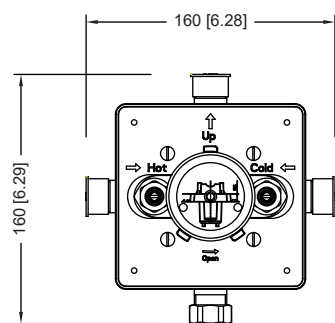

**150.2200 | 1-way Shower Trim Set With Pressure Balance Valve**

**SPECIFICATIONS:**

- Solid Brass Trim & Handle set
- Includes Pressure balance valve (PBV1005AS\*\*) w/ service stops
- Lift Handle to control volume. Turn left for hot, right for cold.
- All Parts replaceable from front of valve
- Pressure Balance Valve Flow Rate - 5.5 GPM @ 60 PSI
- Extension Available - PBV.E185\*\*

**STANDARDS:**

- ASME A112.18.1 / CSA B125.1

Trim  
[ 150.2200T\*\* ]

+

Valve  
[ PBV1005AS\*\* ]

\*\* Denotes Finish (CP Or BN)

**Technical Diagram**

See Spec Sheet For  
PBV1005AS For Detailed  
Information On Valve.

**PBV1005AS | Single Control Pressure Balance Valve** Page 1 of 2

**SPECIFICATIONS:**

- Lift Handle to control volume. Turn left for hot, right for cold.
- Pressure Balance Valve Flow Rate - 5.5 GPM @ 60 PSI
- Extension Available - PBV.E185\*\*

**STANDARDS:**

- ASME A112.18.1 / CSA B125.1

**Technical Diagram**

PBV1005AS | Single Control Pressure Balance Valve Page 2 of 2

Water Flow Diagram