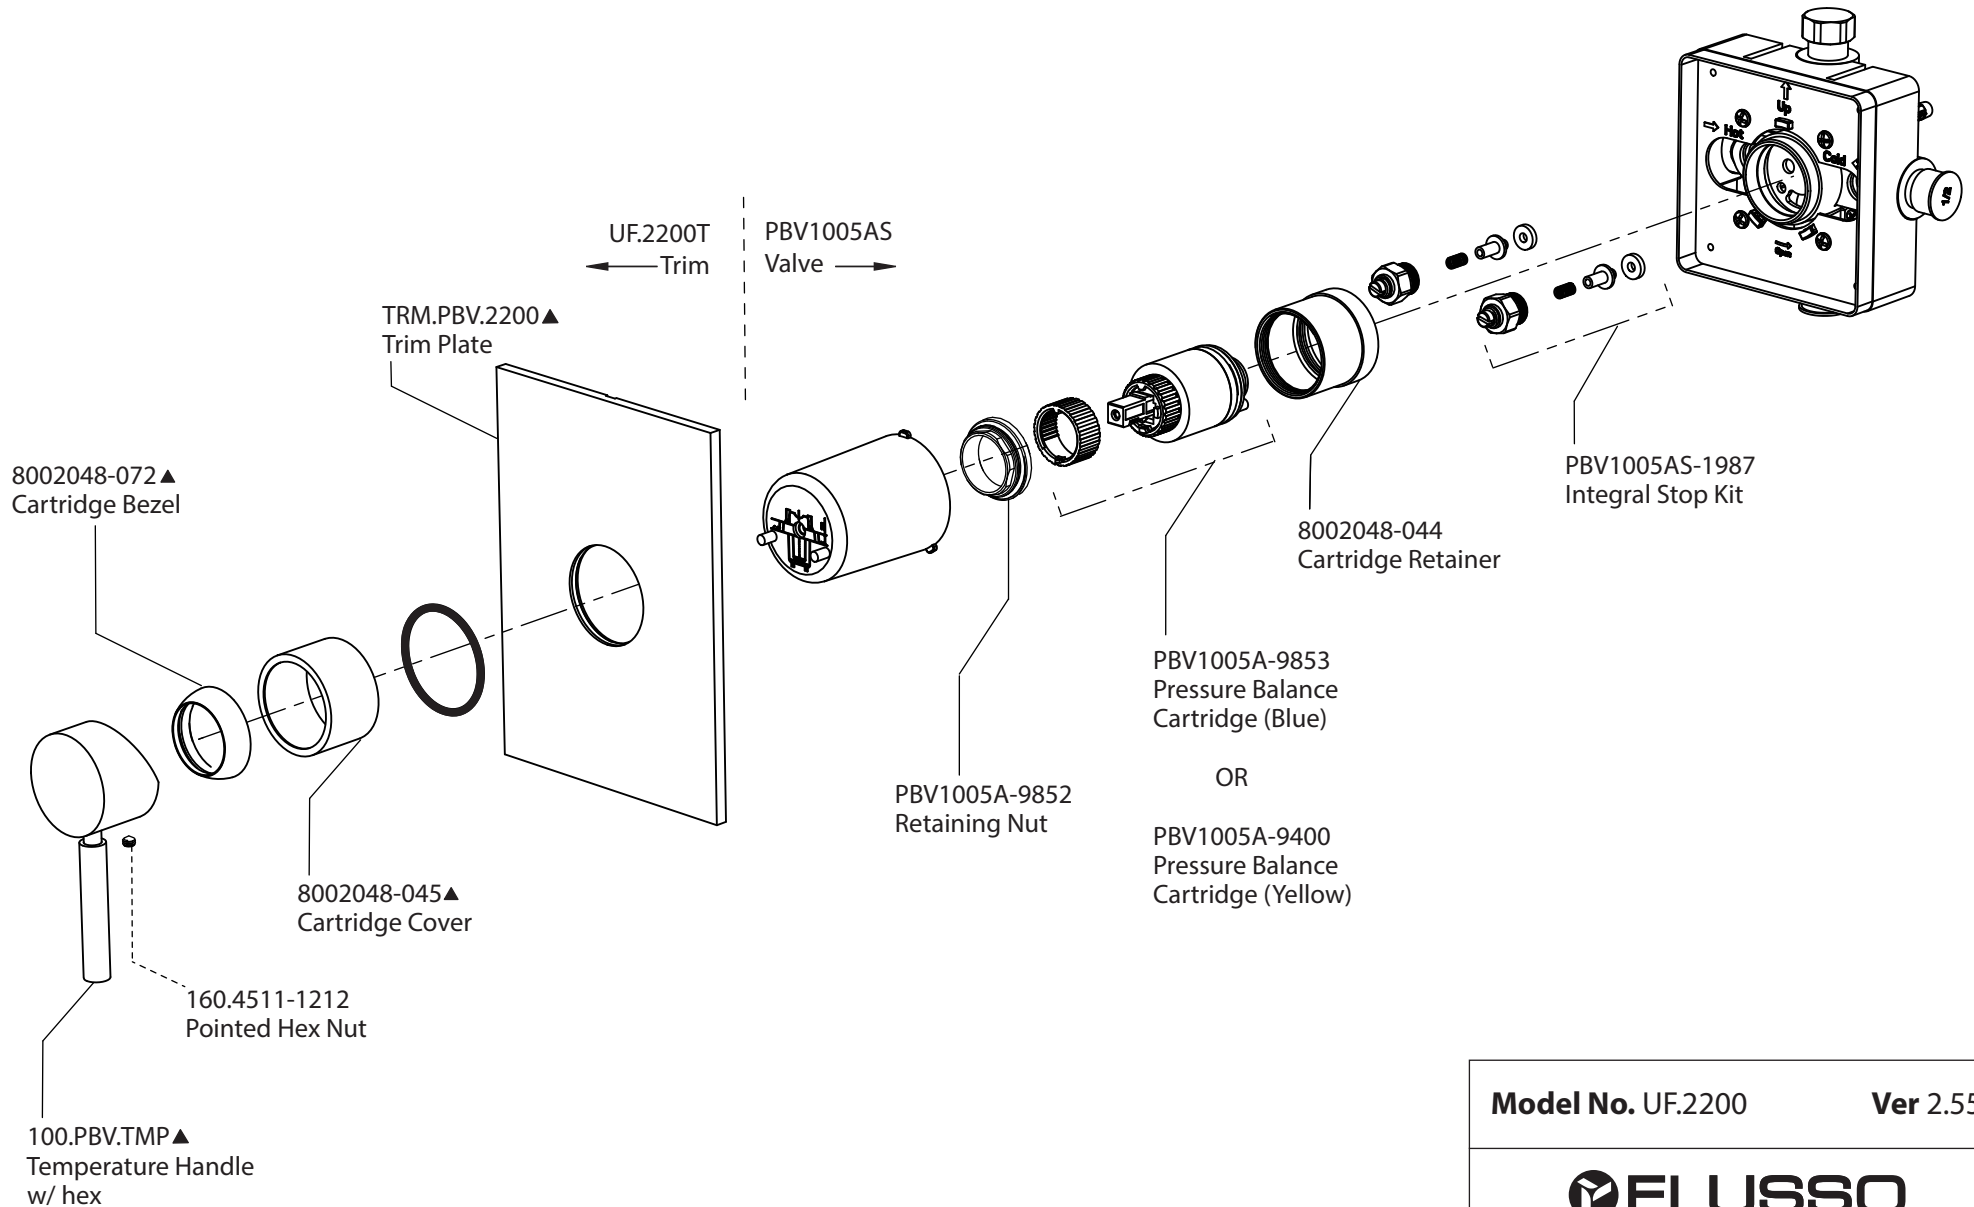

Product Parts Breakdown

Model No. UF.2200	Ver 2.55
 FLUSSO LUXURY PLUMBING FIXTURES	