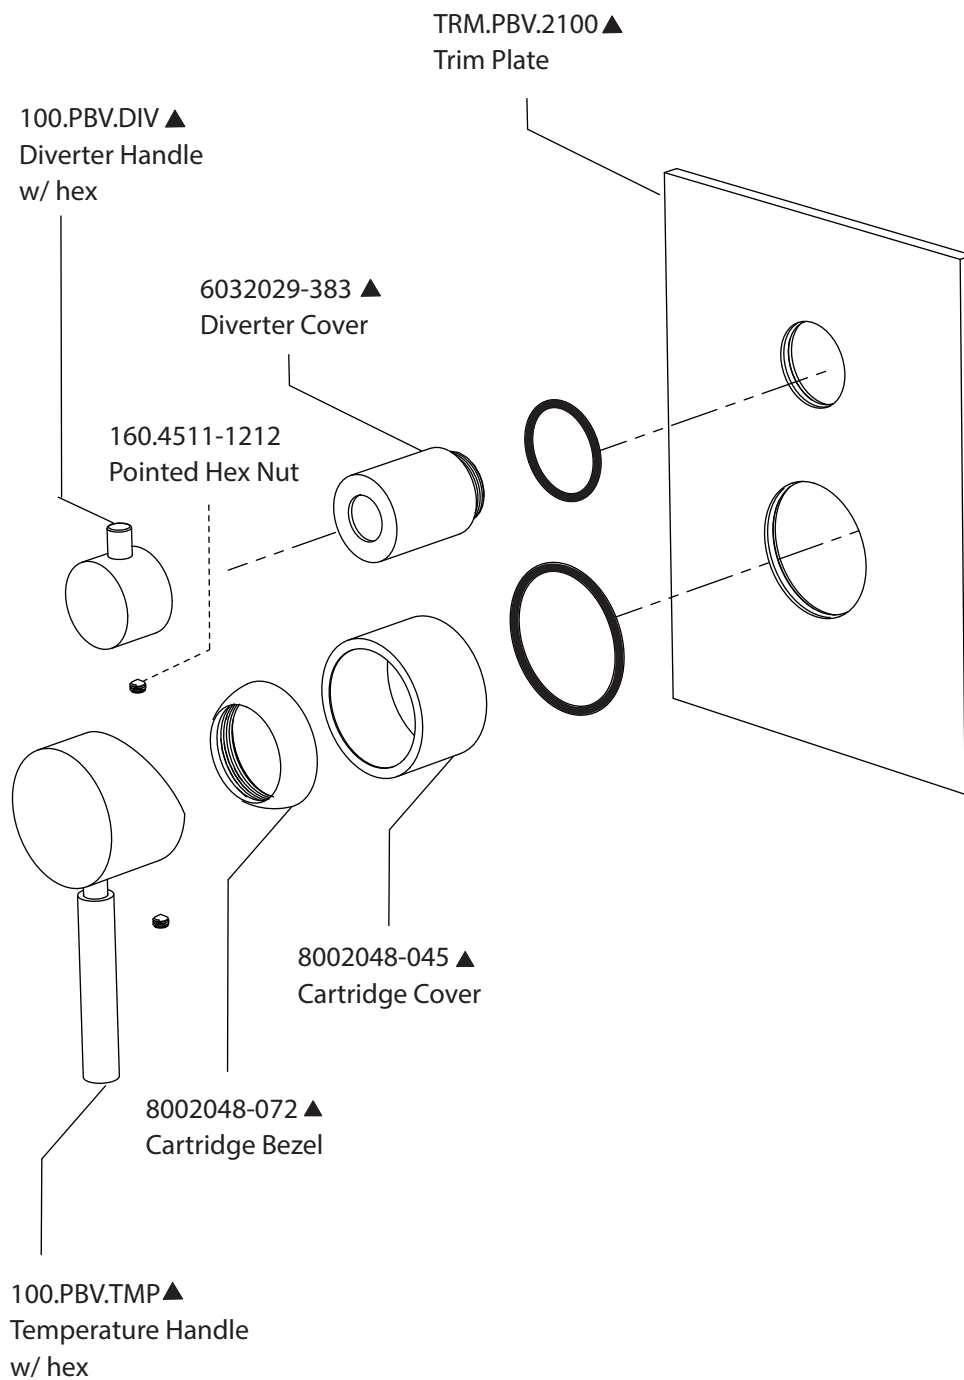

# Product Parts Breakdown

▲ Specify Finish

Model No. UF.2100T

Ver 2.53

**FLUSSO**  
LUXURY PLUMBING FIXTURES