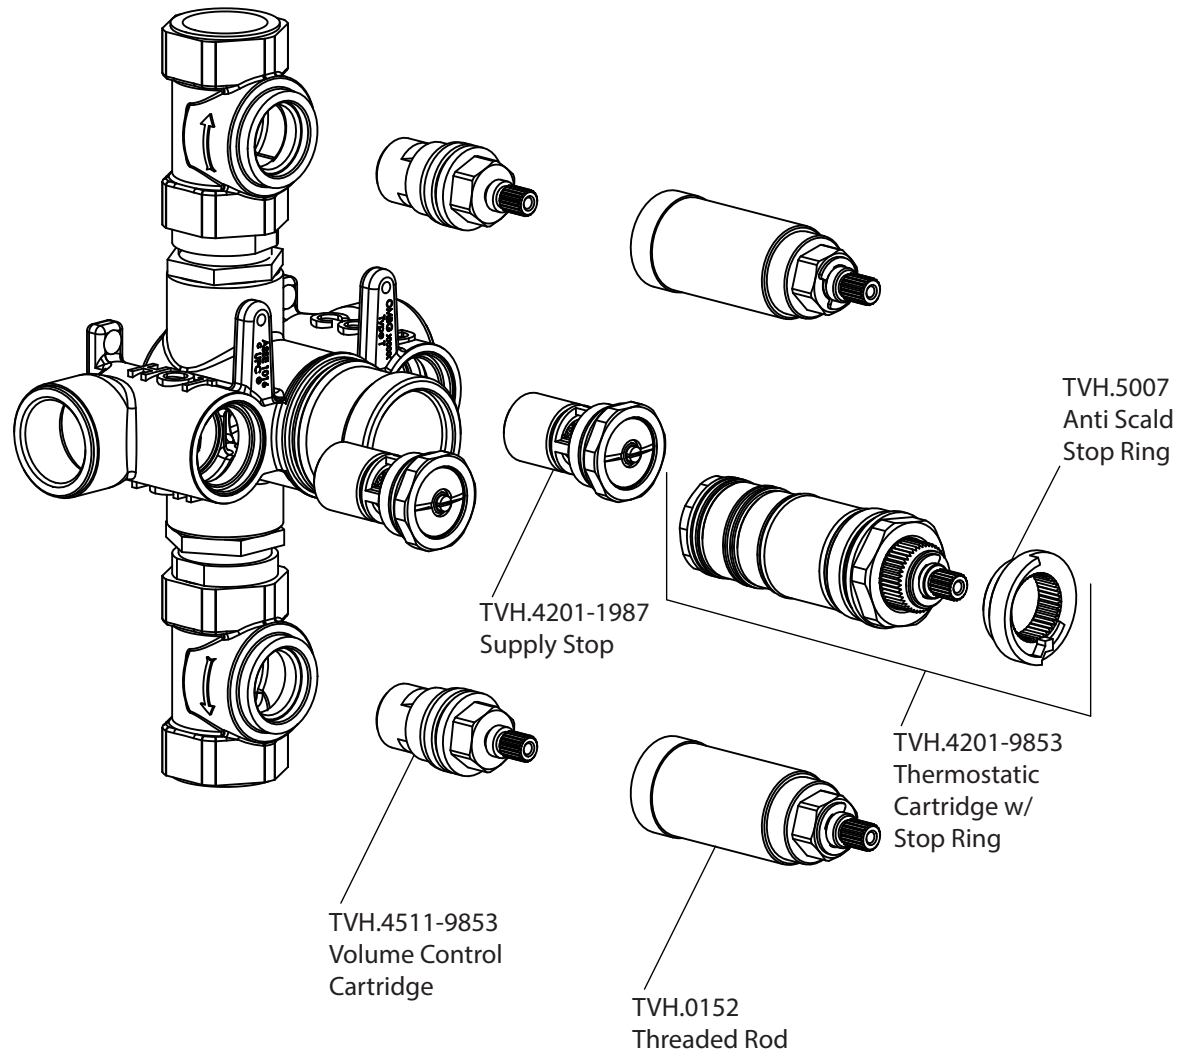

Product Parts Breakdown

Model No. TVH.4401

Ver 2.53

FLUSSO
LUXURY PLUMBING FIXTURES