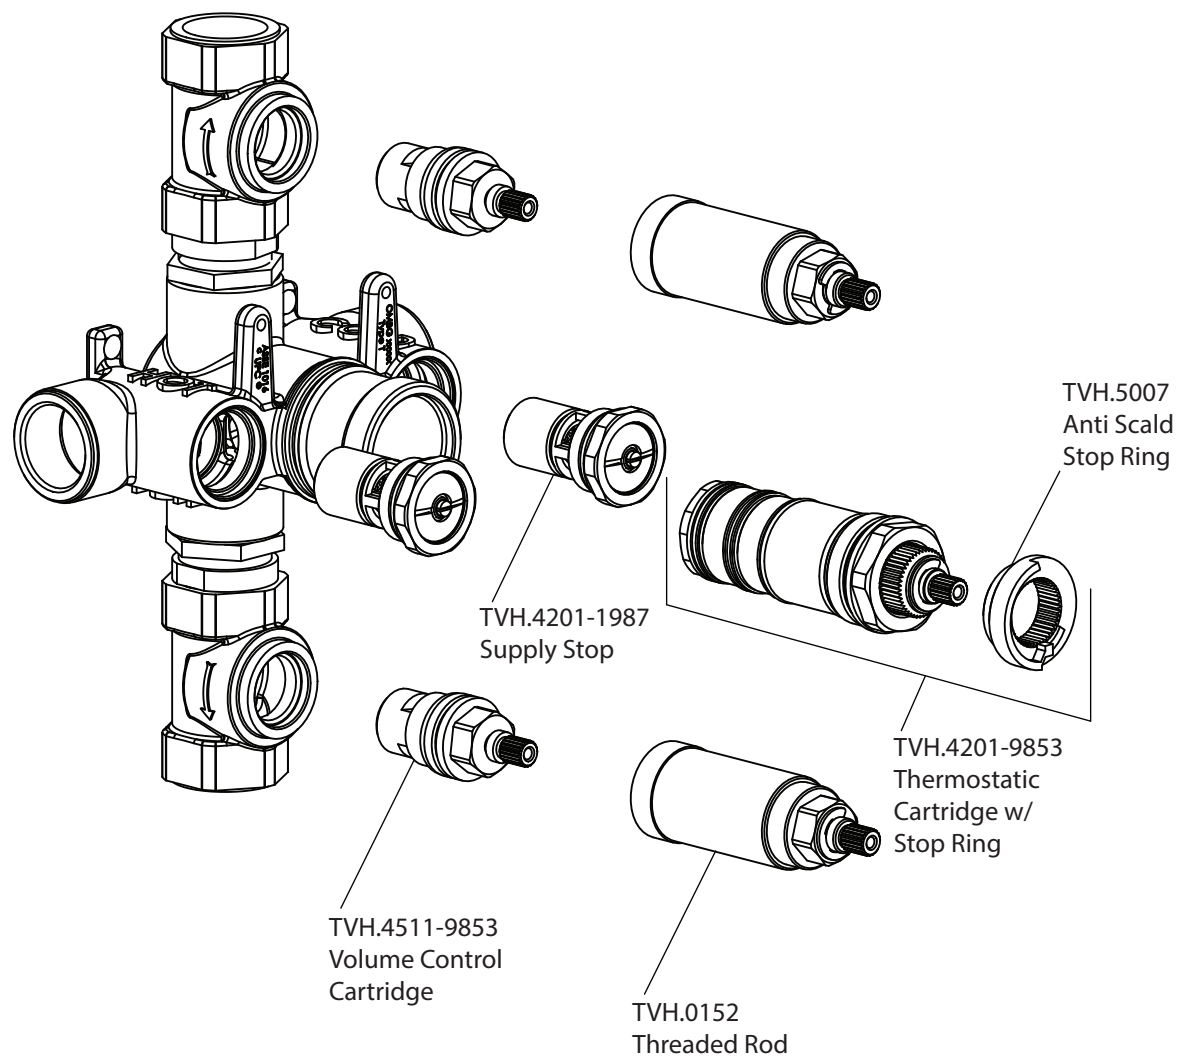

Product Parts Breakdown

Model No. TVH.4401

Ver 2.53

isenberg[®] *by* **FLUSSO**
LUXURY PLUMBING FIXTURES