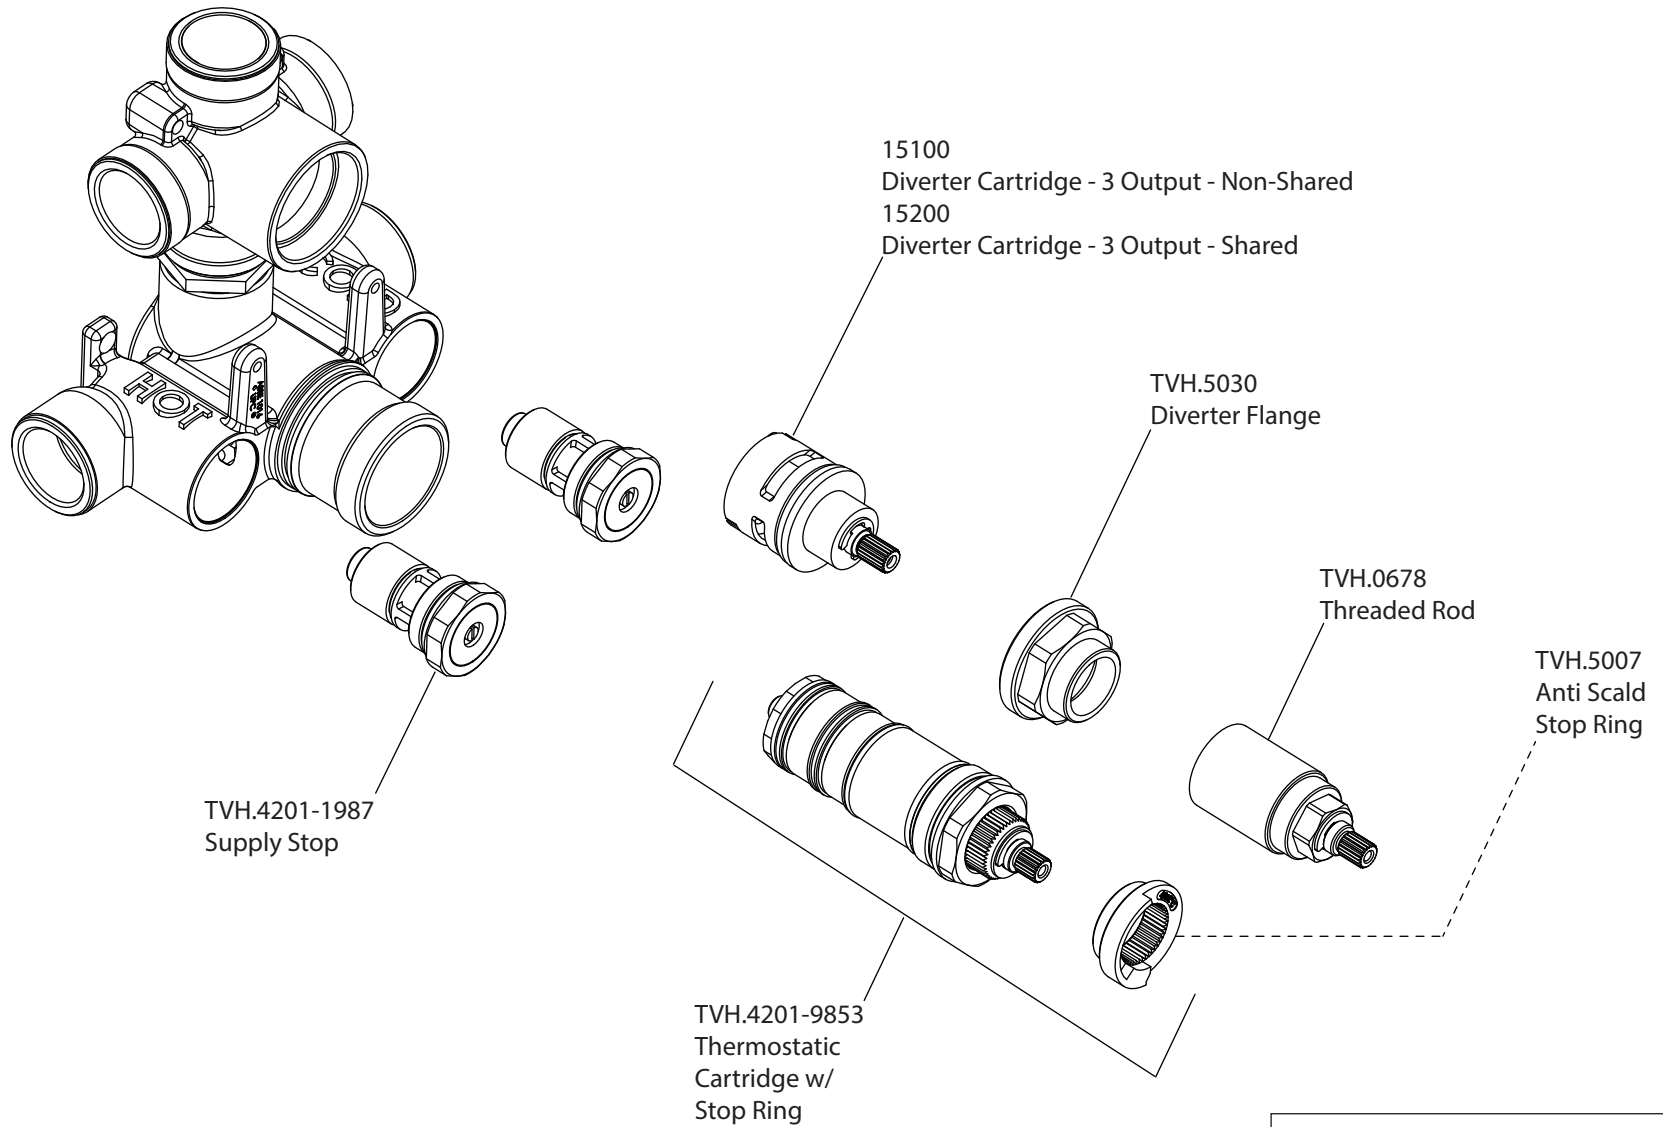

Product Parts Breakdown

Model No. TVH.4301F

Ver 2.54

FLUSSO
LUXURY PLUMBING FIXTURES