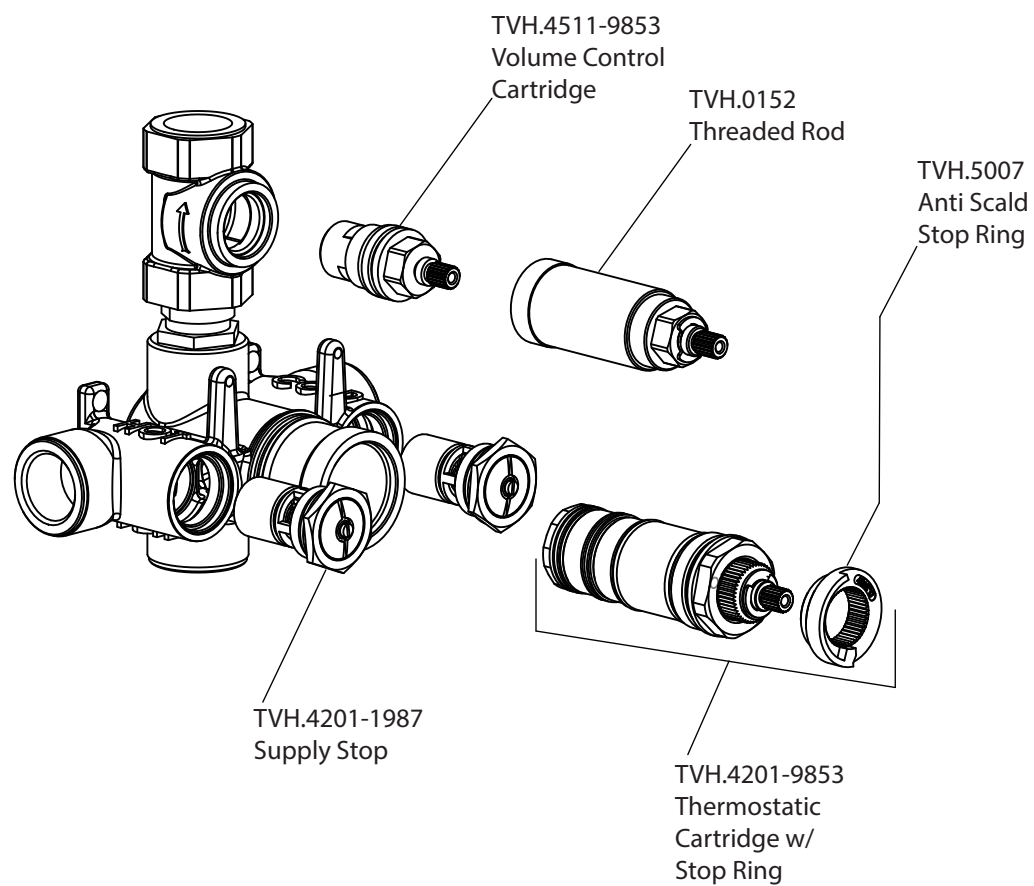

# Product Parts Breakdown

Model No. TVH.4101

Ver 2.53

 **FLUSSO**  
LUXURY PLUMBING FIXTURES