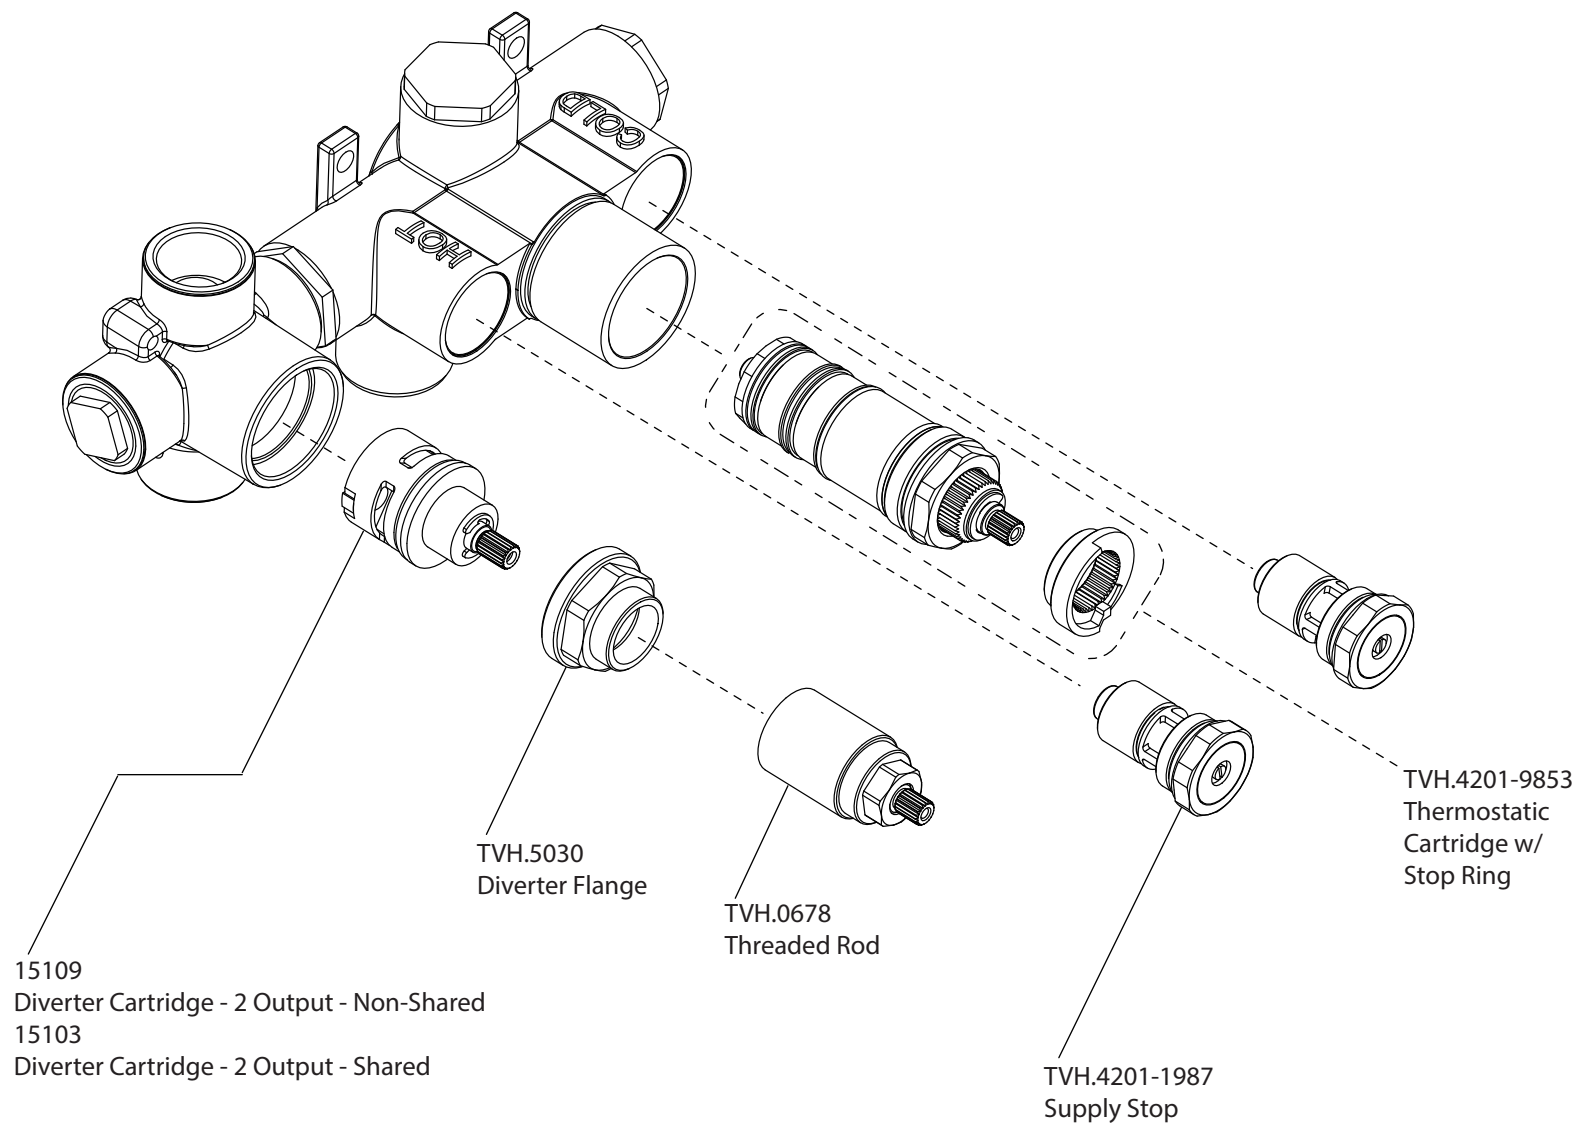

Product Parts Breakdown

Model No. TVH.2717F

Ver 2.54

FLUSSO
LUXURY PLUMBING FIXTURES