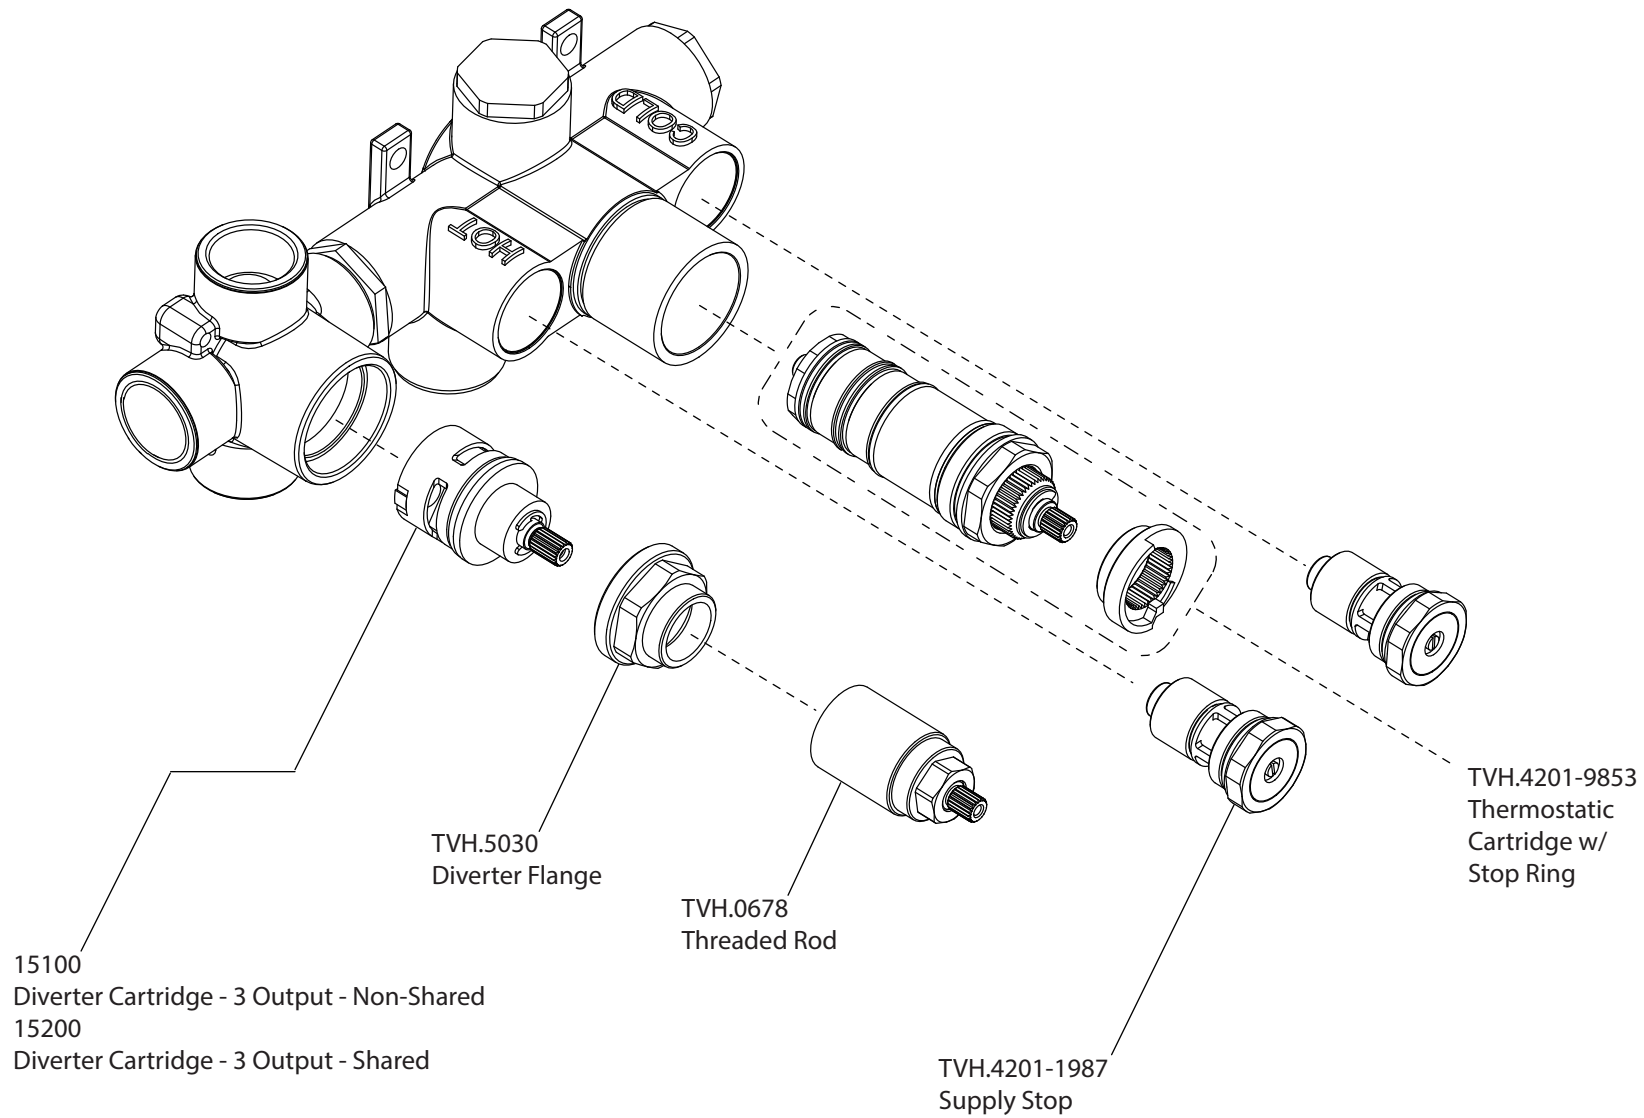

Product Parts Breakdown

Model No. TVH.2705F

Ver 2.54

FLUSSO
LUXURY PLUMBING FIXTURES