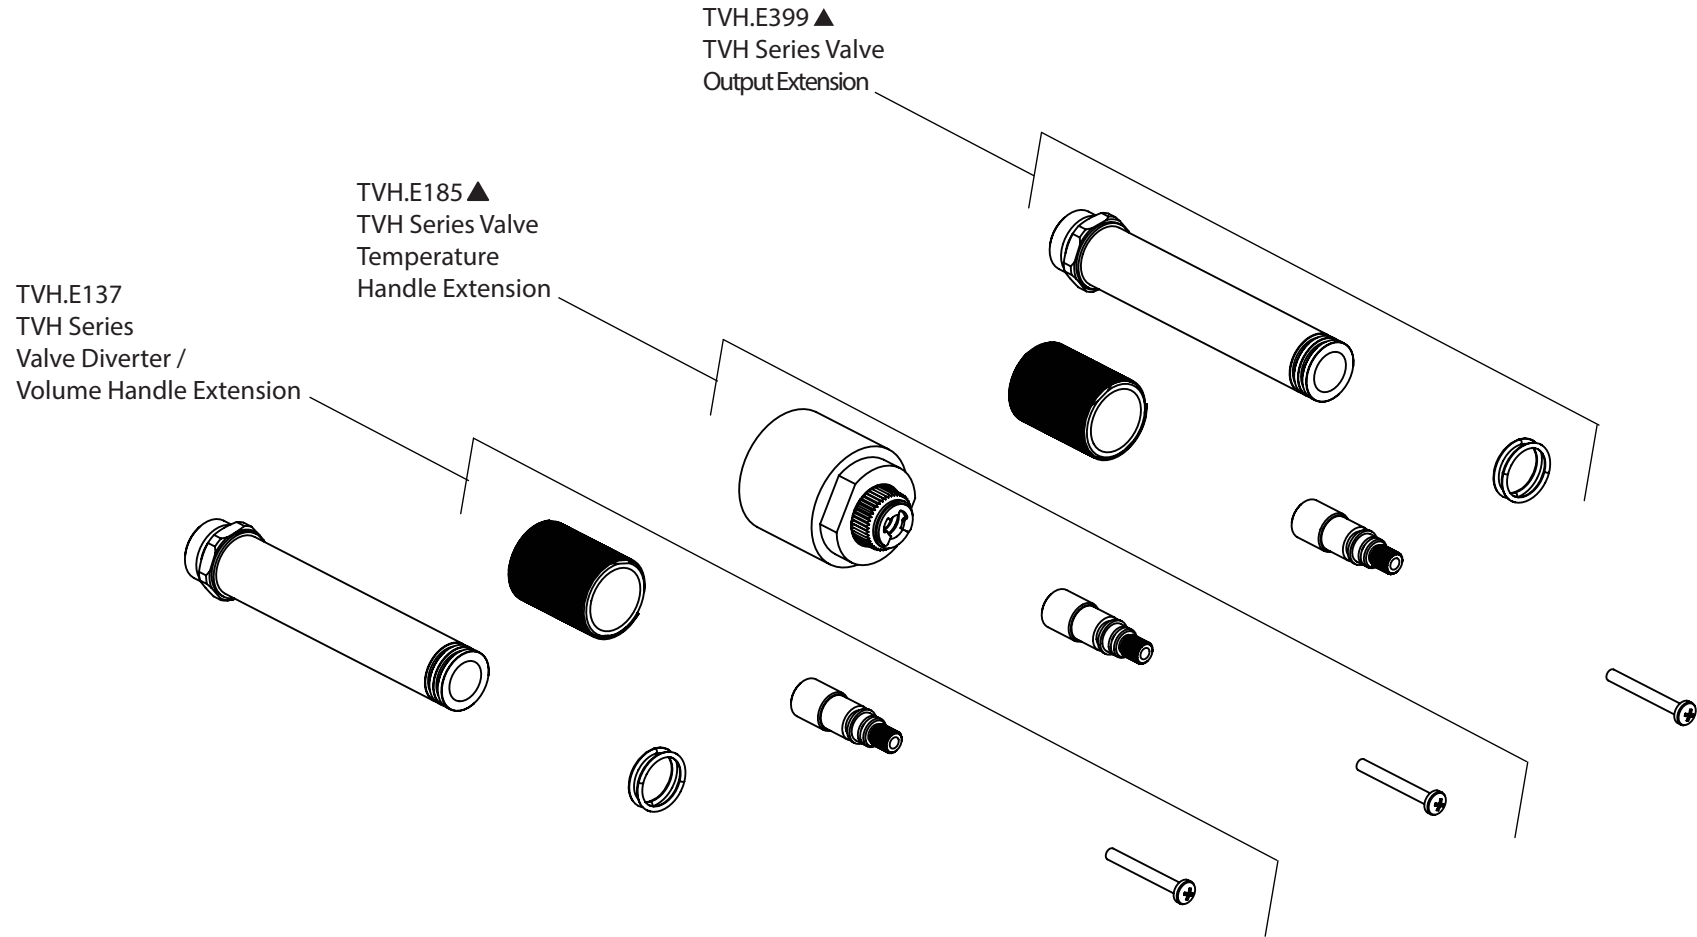

Product Parts Breakdown

Model No. TVH.2691E

Ver 2.53