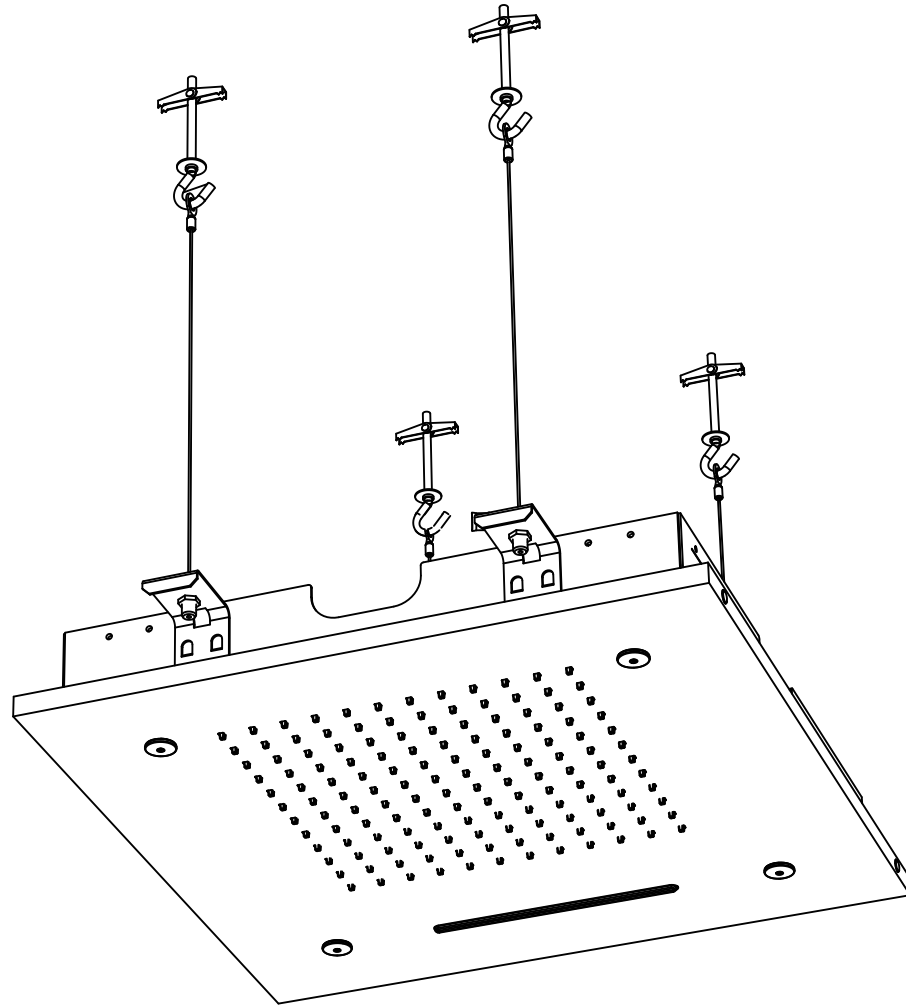

Product Parts Breakdown

 **FLUSSO**
LUXURY PLUMBING FIXTURES

MSS.205

Ver 2.53

Product Parts Breakdown

 **FLUSSO**
LUXURY PLUMBING FIXTURES

MSS.205

Ver 2.53