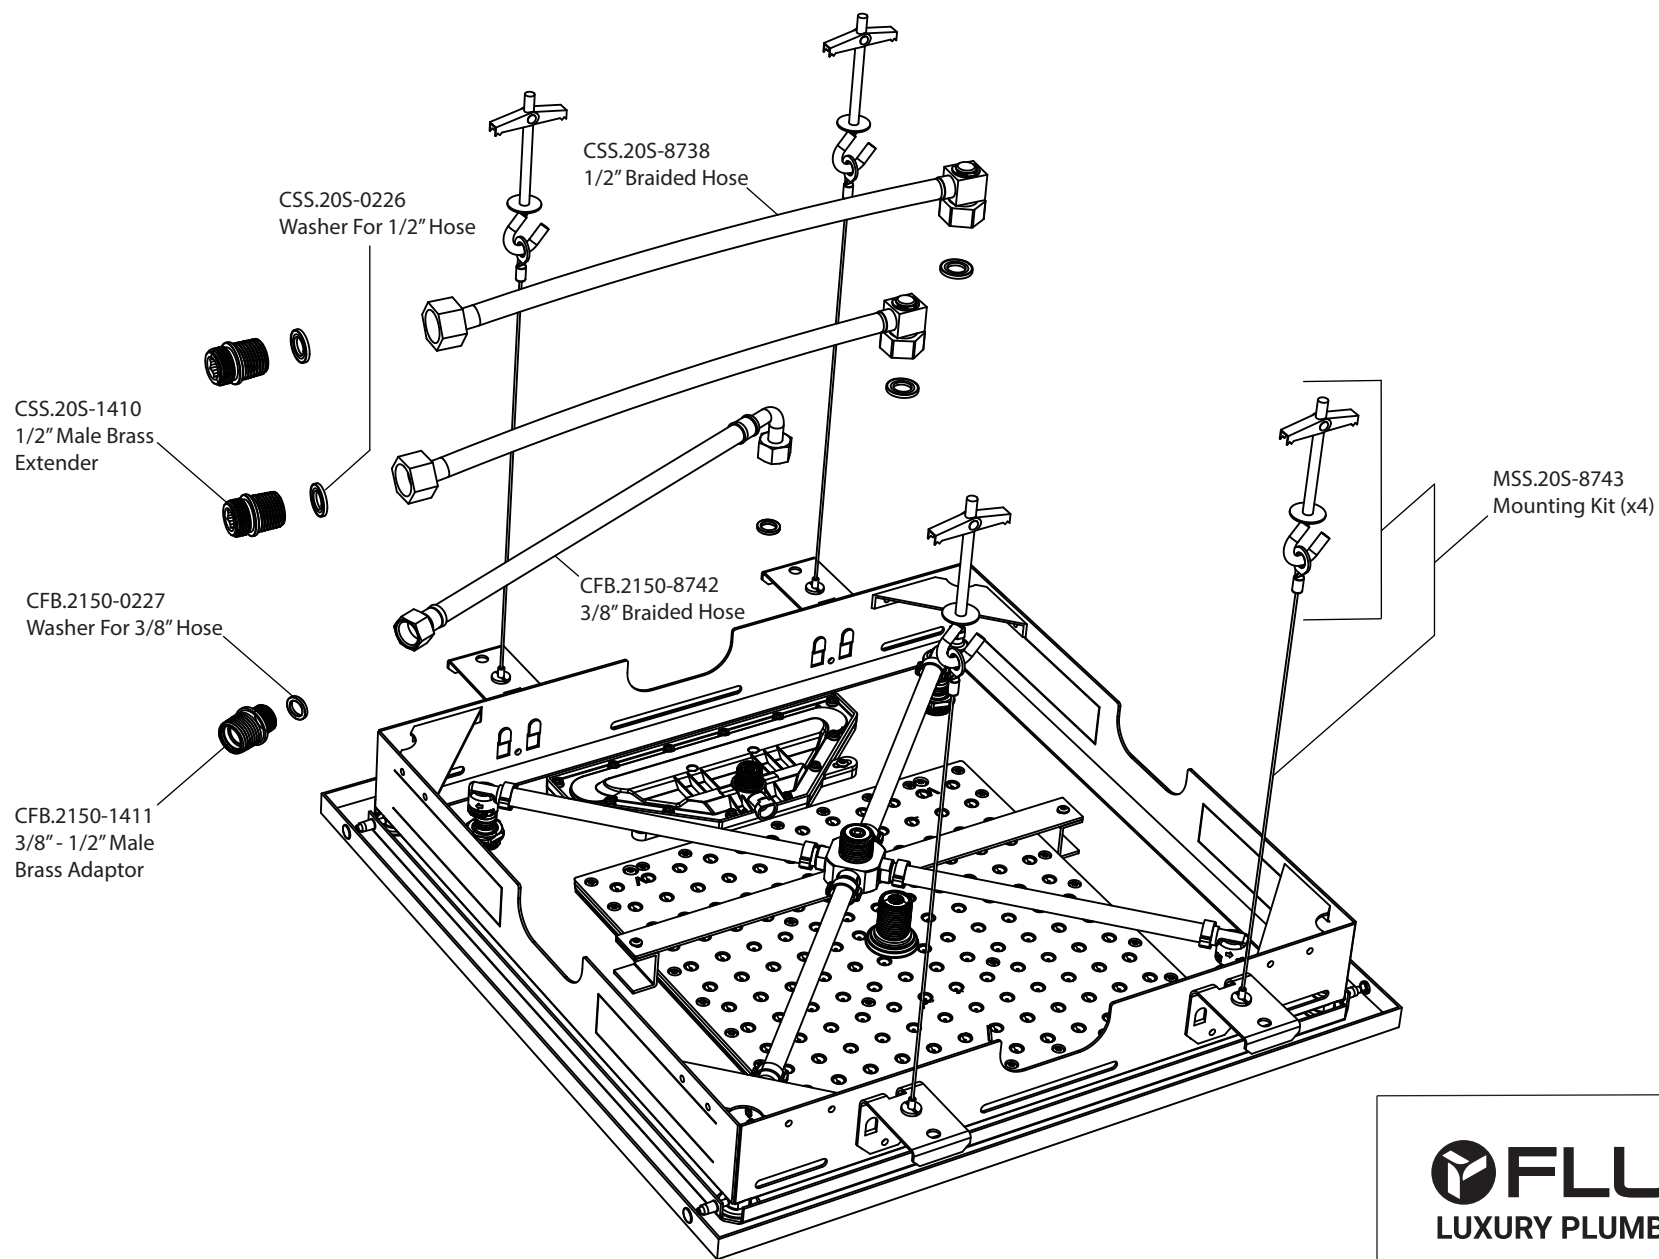

Product Parts Breakdown

 **FLUSSO**
LUXURY PLUMBING FIXTURES

MSS.205

Ver 2.53

Product Parts Breakdown

 **FLUSSO**
LUXURY PLUMBING FIXTURES

MSS.205

Ver 2.53