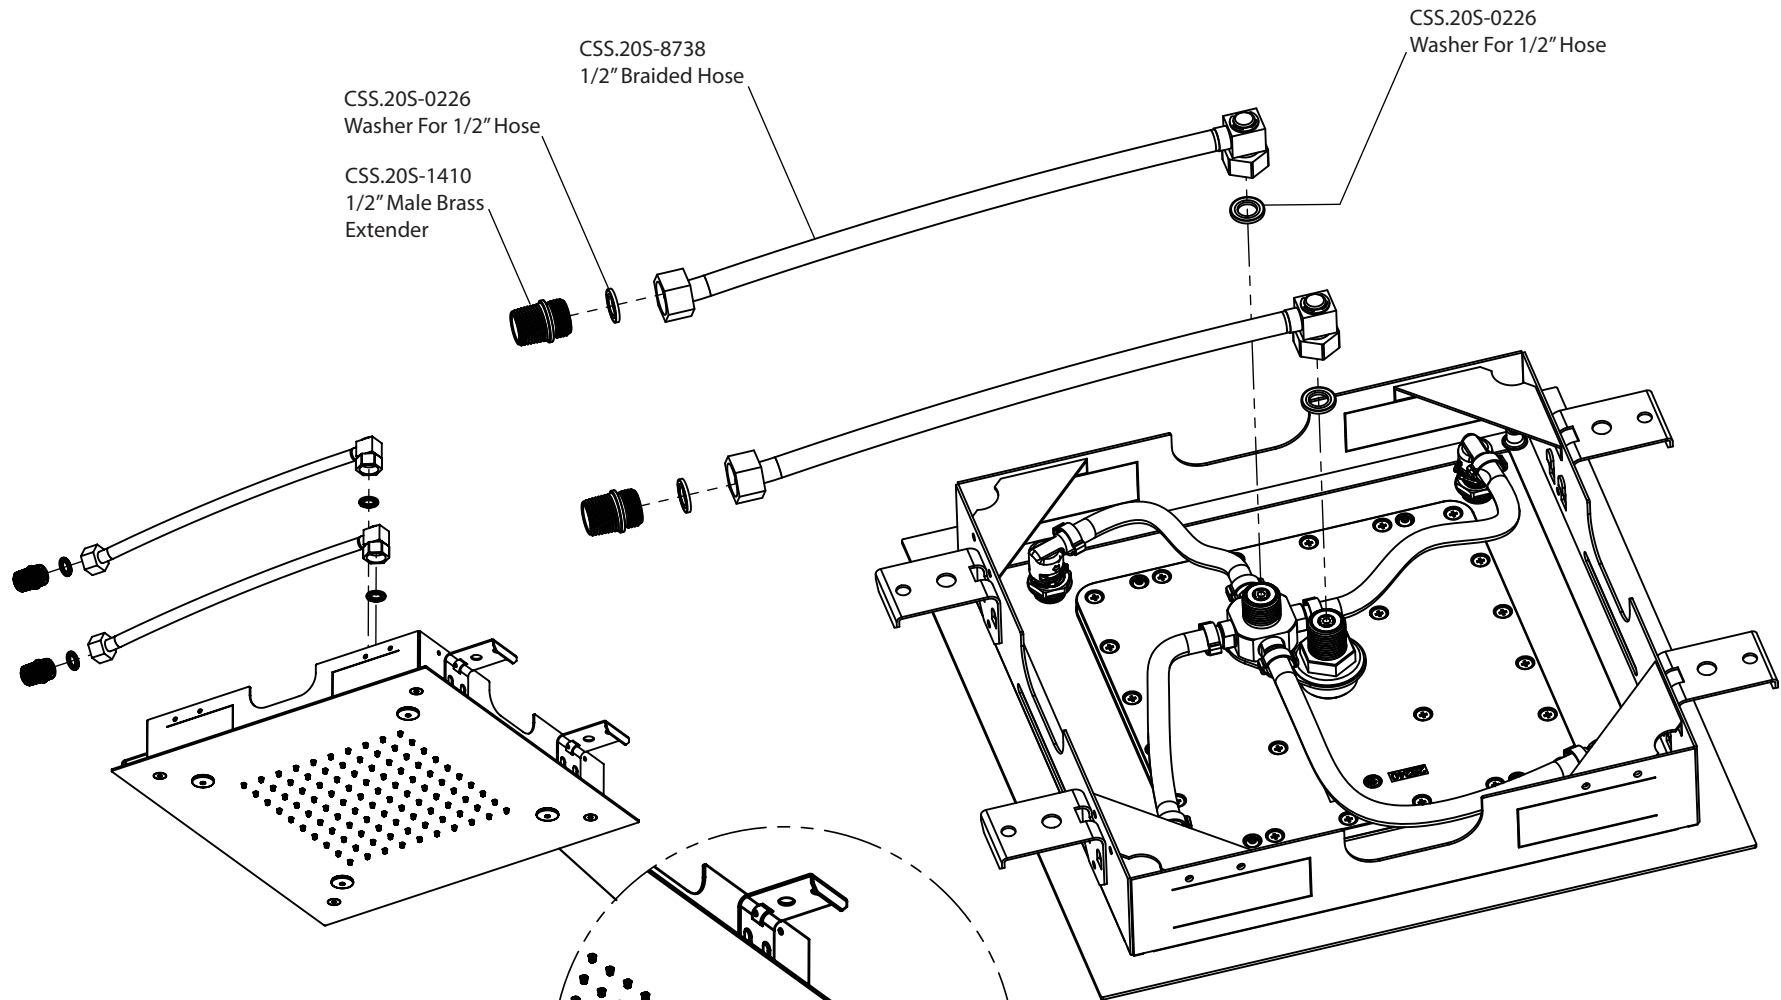

Product Parts Breakdown

CSS.20S-0226
Washer For 1/2" Hose

CSS.20S-1410
1/2" Male Brass
Extender

CSS.20S-8738
1/2" Braided Hose

CSS.20S-0226
Washer For 1/2" Hose

CSS.15S-0227▲
Trim Attachment Screws - 40mm

CSS.15S-0227-60▲
Trim Attachment Screws - 60mm

CSS.15S-0227-80▲
Trim Attachment Screws - 80mm

FLUSSO
LUXURY PLUMBING FIXTURES

MSS.15S

Ver 2.54