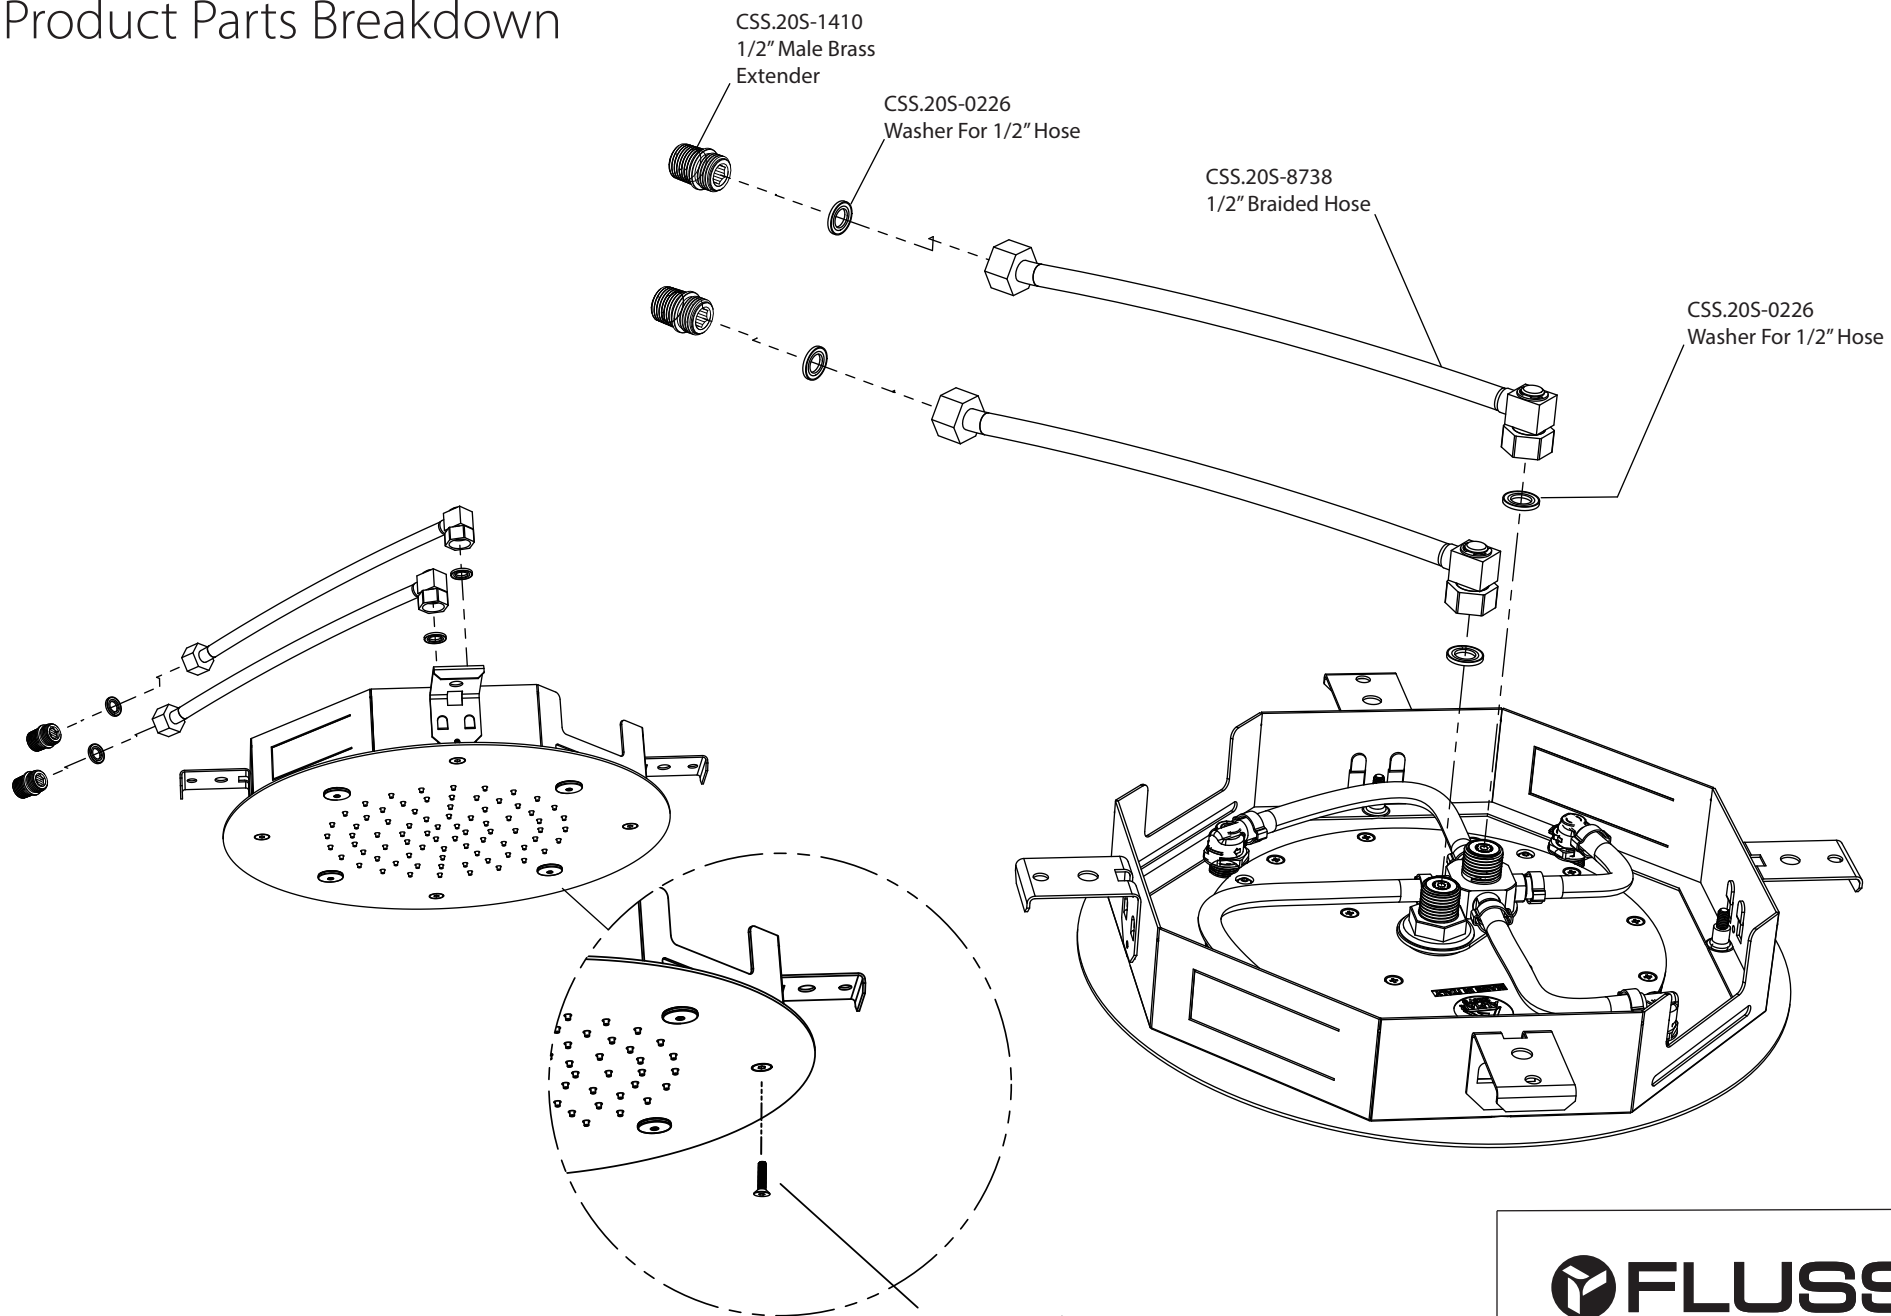

Product Parts Breakdown

FLUSSO
LUXURY PLUMBING FIXTURES

MSS.15R

Ver 2.54