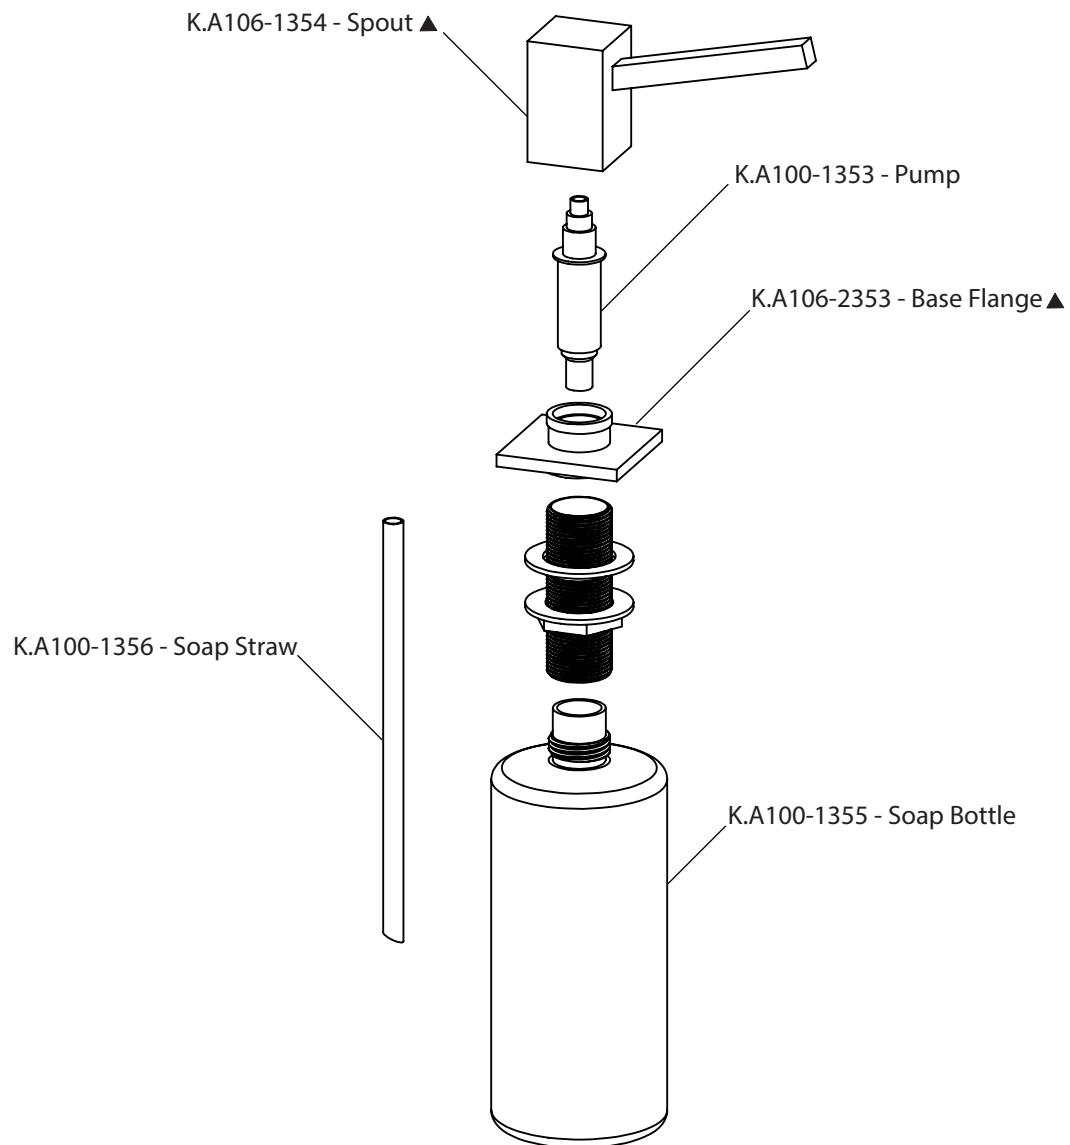

Product Parts Breakdown

▲ Specify Finish

Model No. K.A106

Ver 2.53

FLUSSO
LUXURY PLUMBING FIXTURES