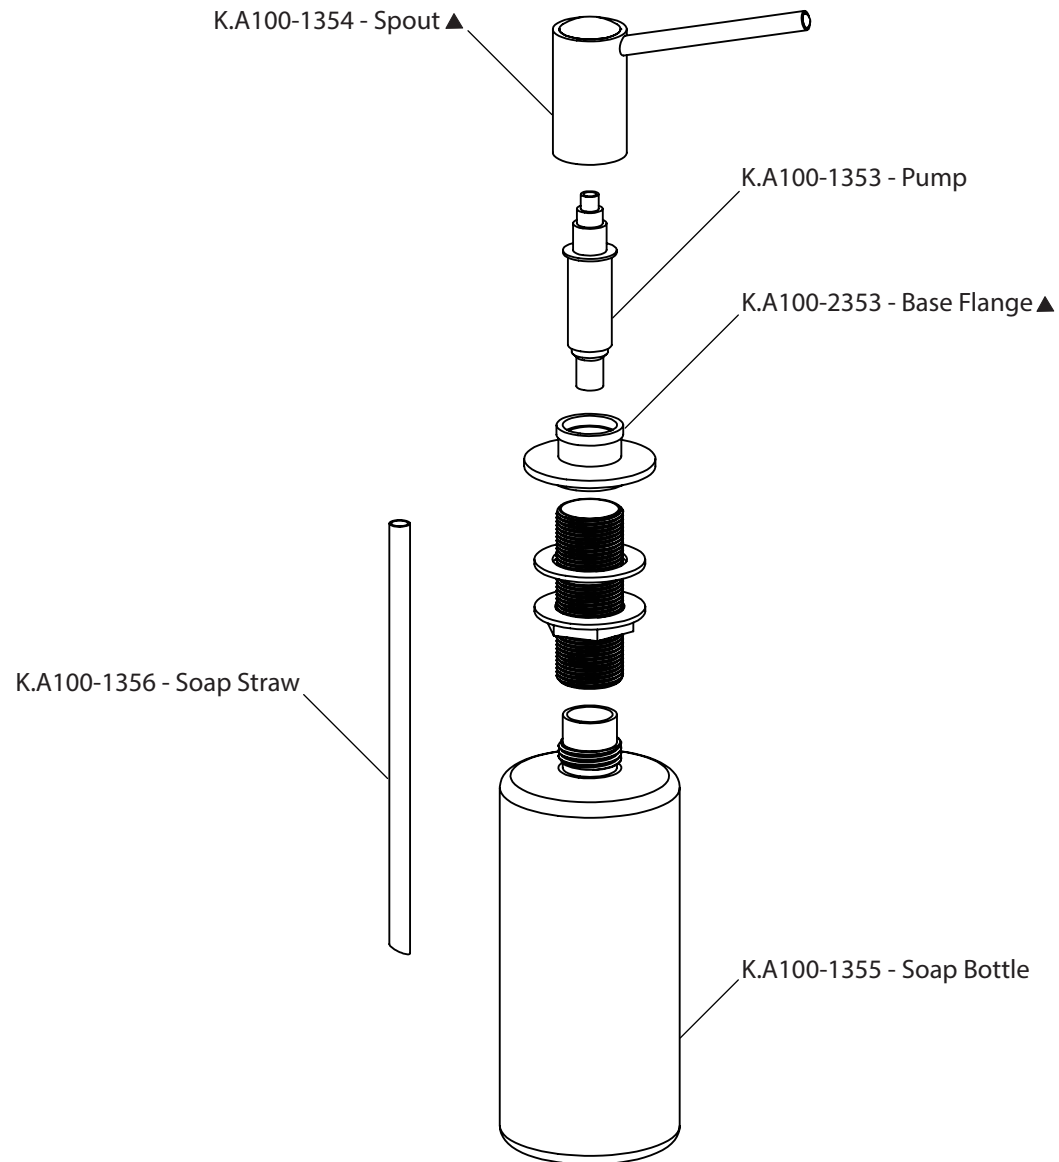

Product Parts Breakdown

▲ Specify Finish

Model No. K.A100

Ver 2.53

FLUSSO
LUXURY PLUMBING FIXTURES