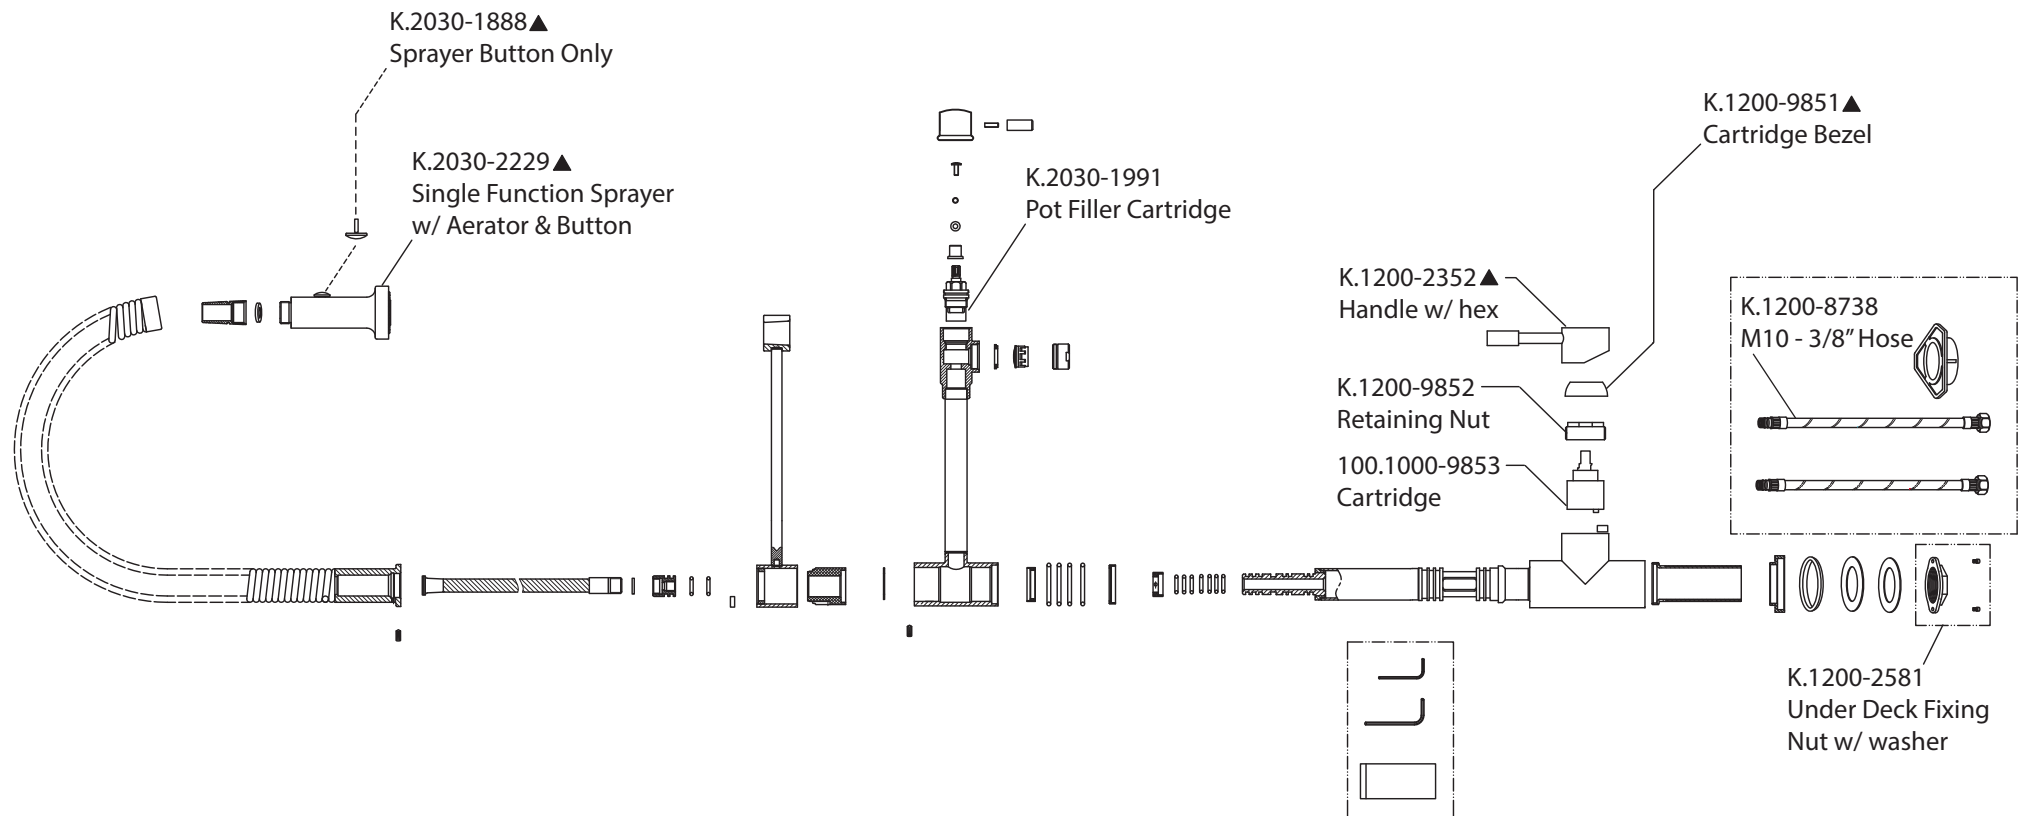

Product Parts Breakdown

▲ Specify Finish

Model No. K.2030

Ver 2.55

FLUSSO
LUXURY PLUMBING FIXTURES