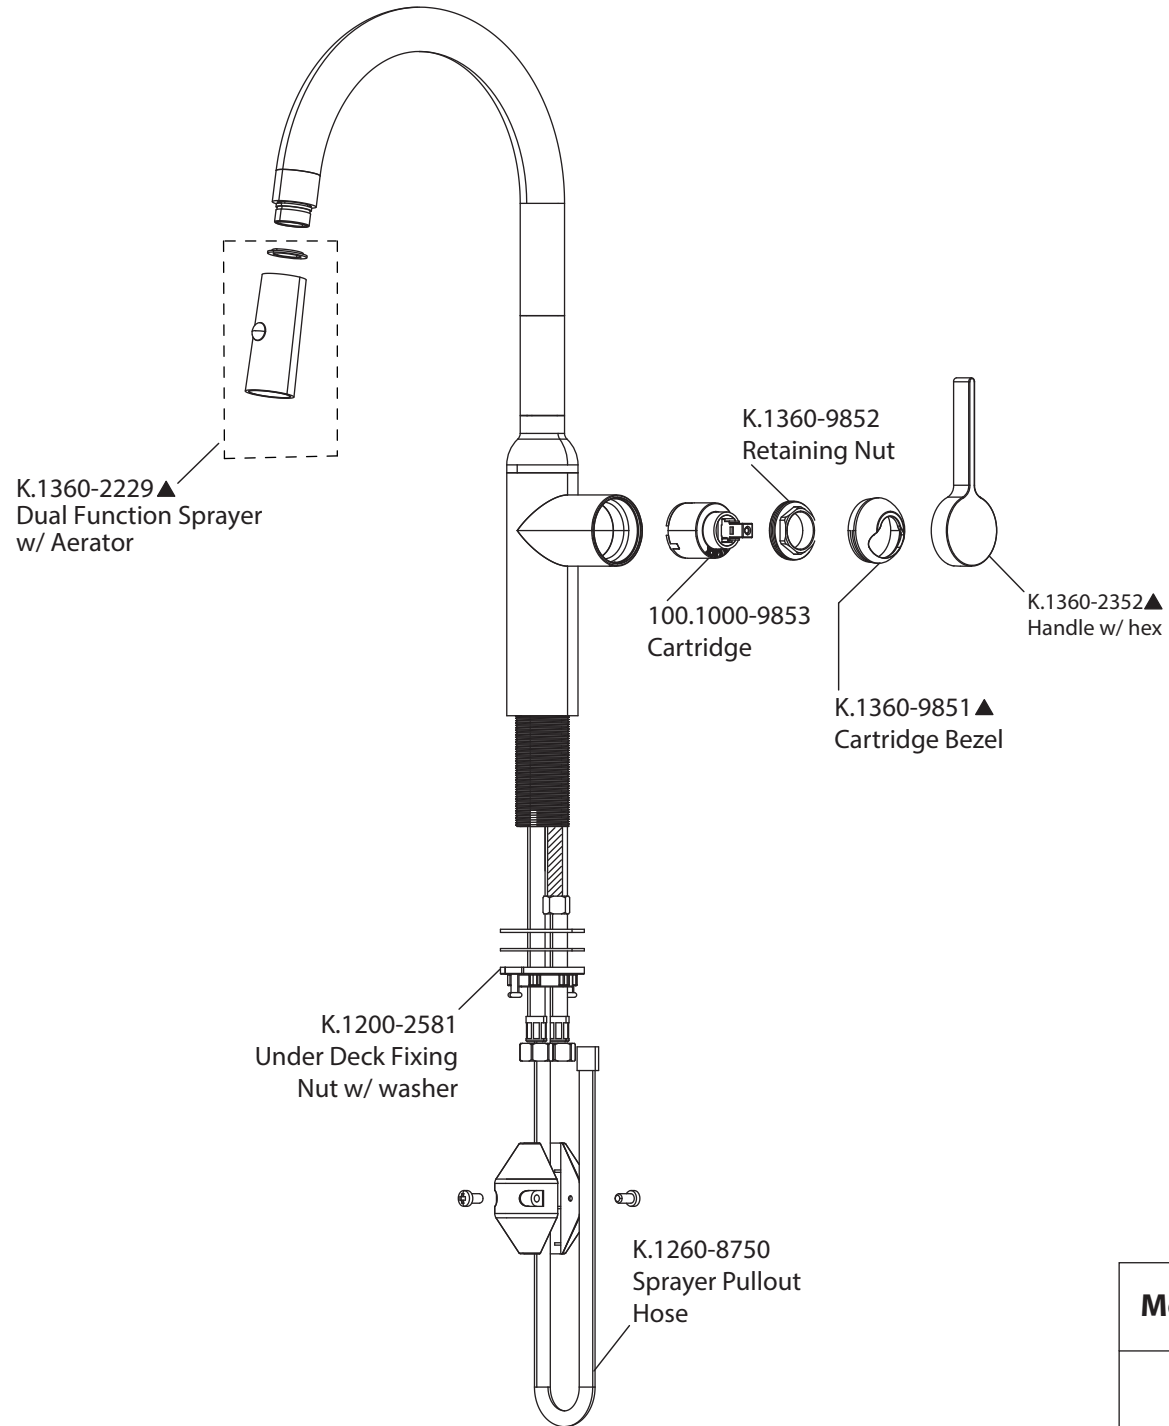

Product Parts Breakdown

Model No. K.1360

Ver 2.56

FLUSSO
LUXURY PLUMBING FIXTURES