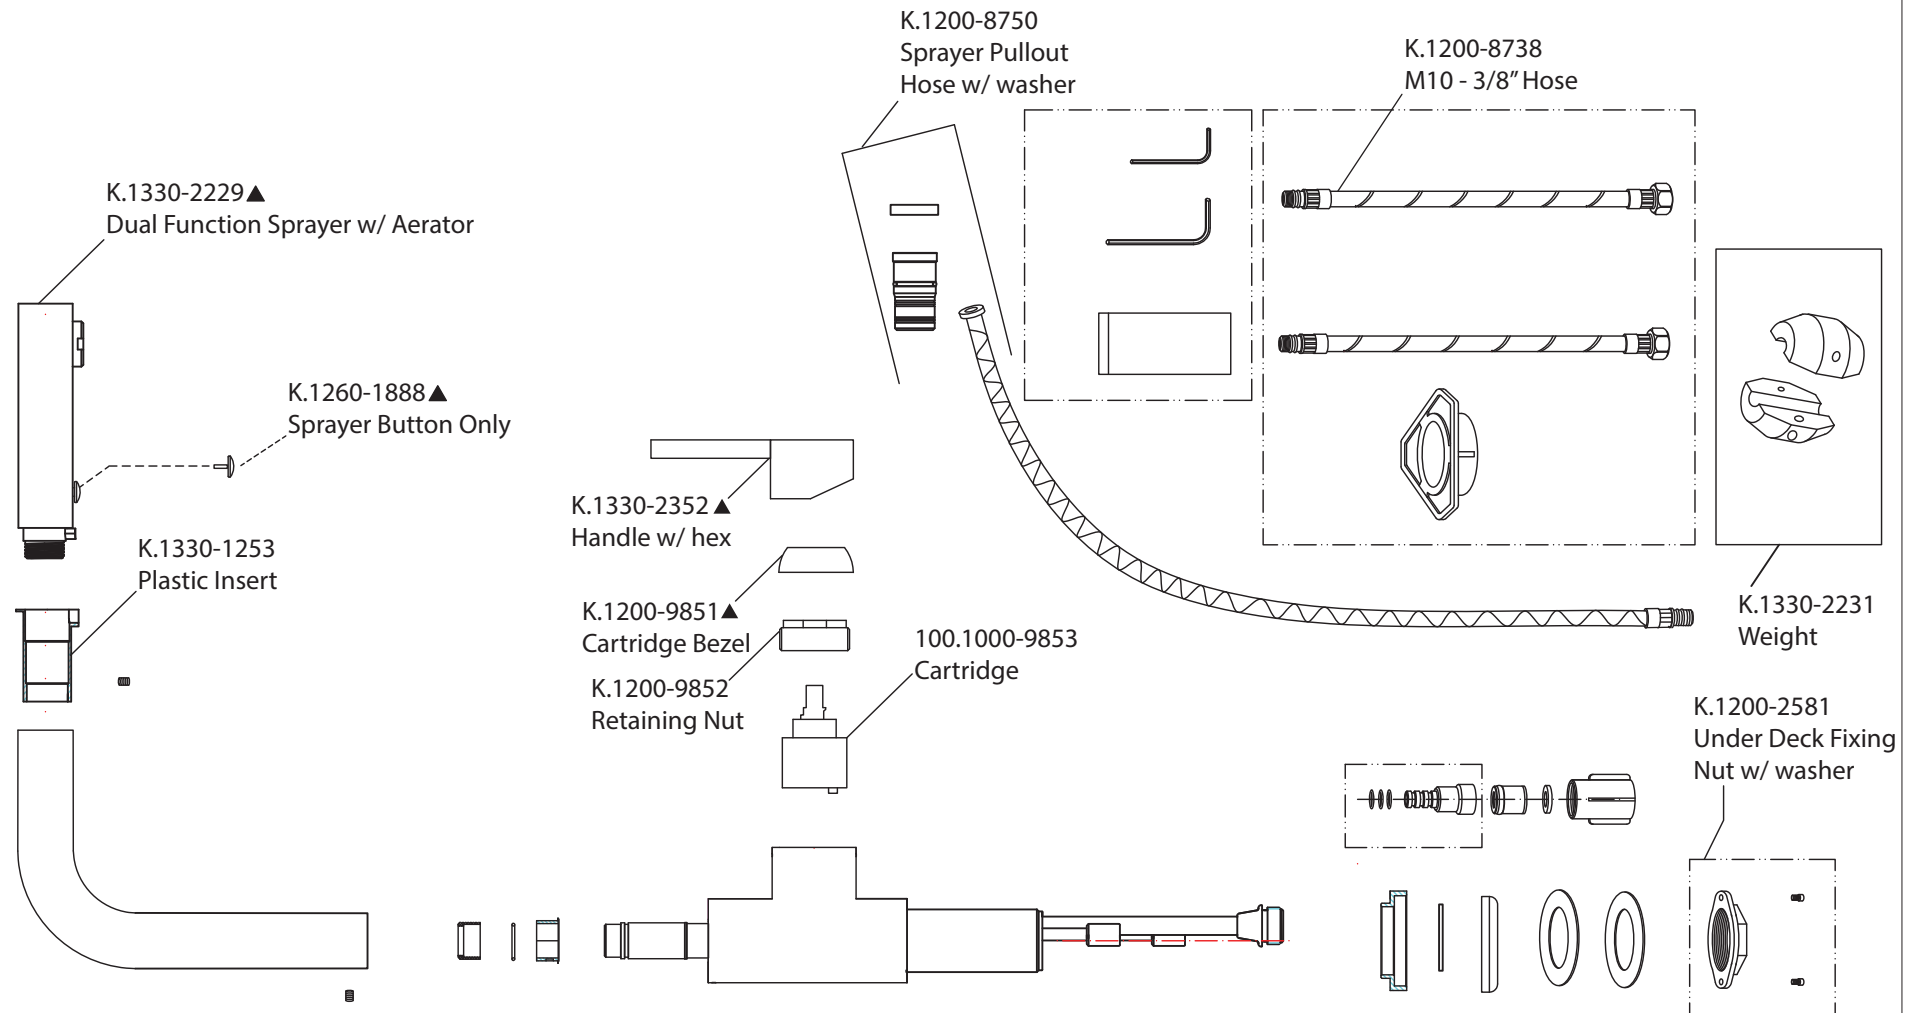

Product Parts Breakdown

Model No. K.1330

Ver 2.61

FLUSSO
LUXURY PLUMBING FIXTURES