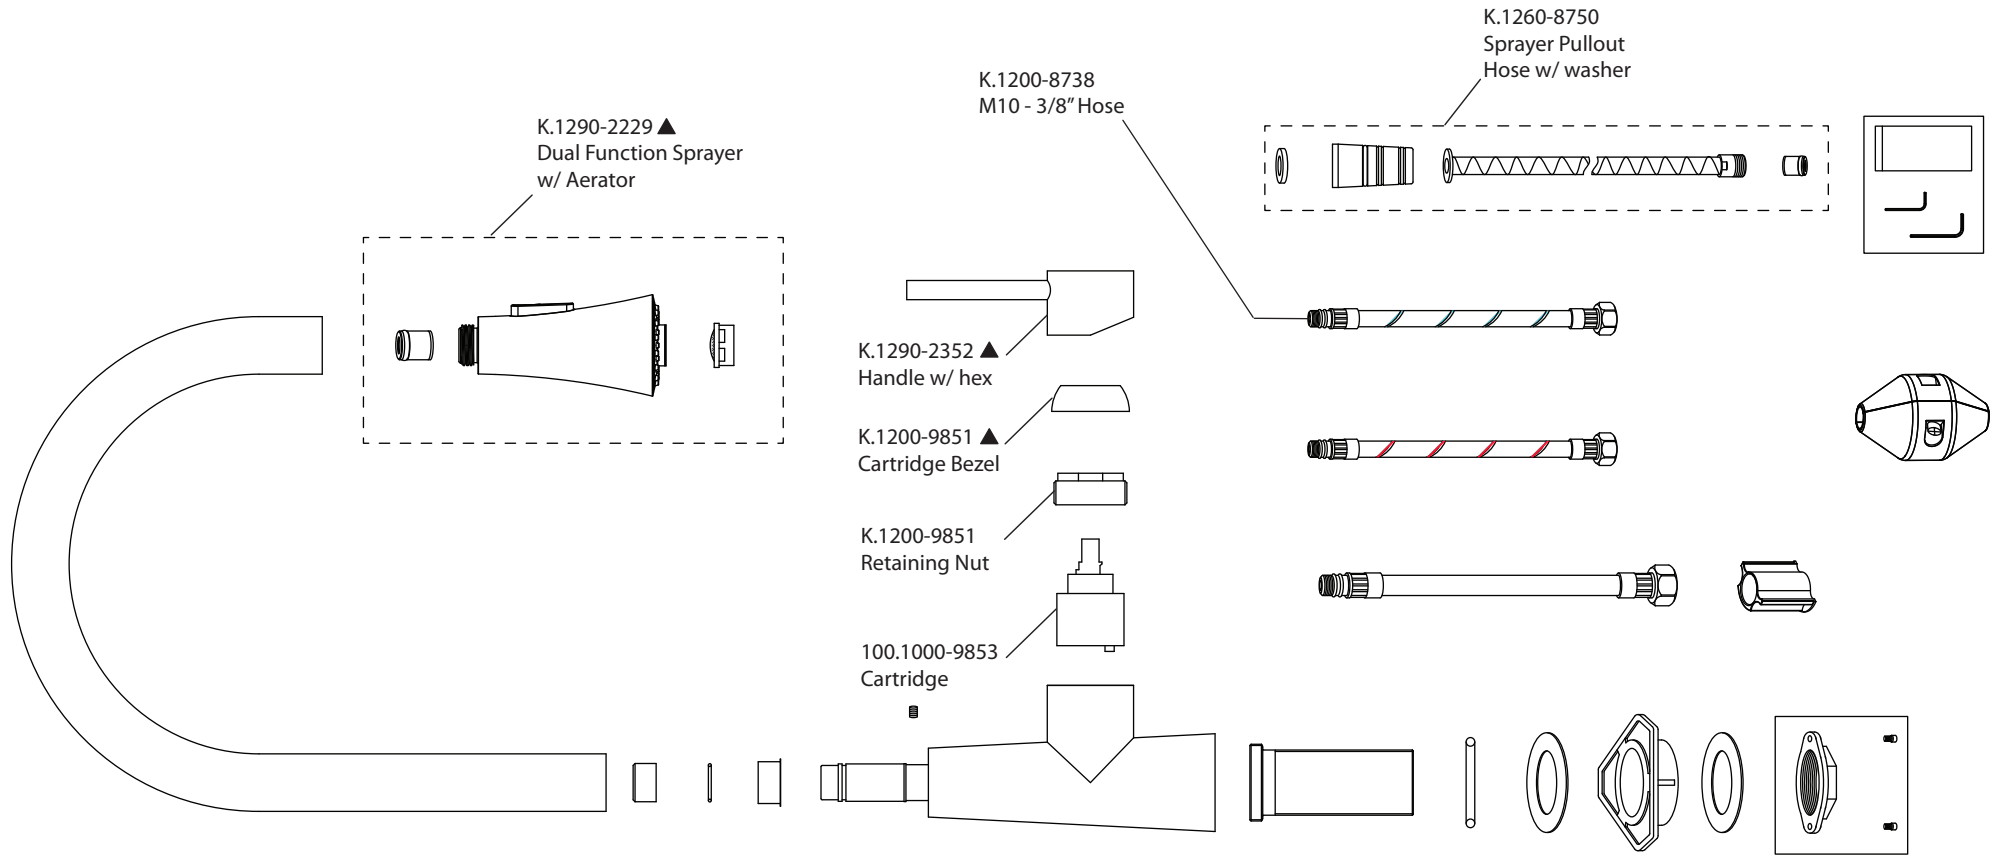

# Product Parts Breakdown

**isenberg**  
innovation+design

K.1290

Ver 2.55