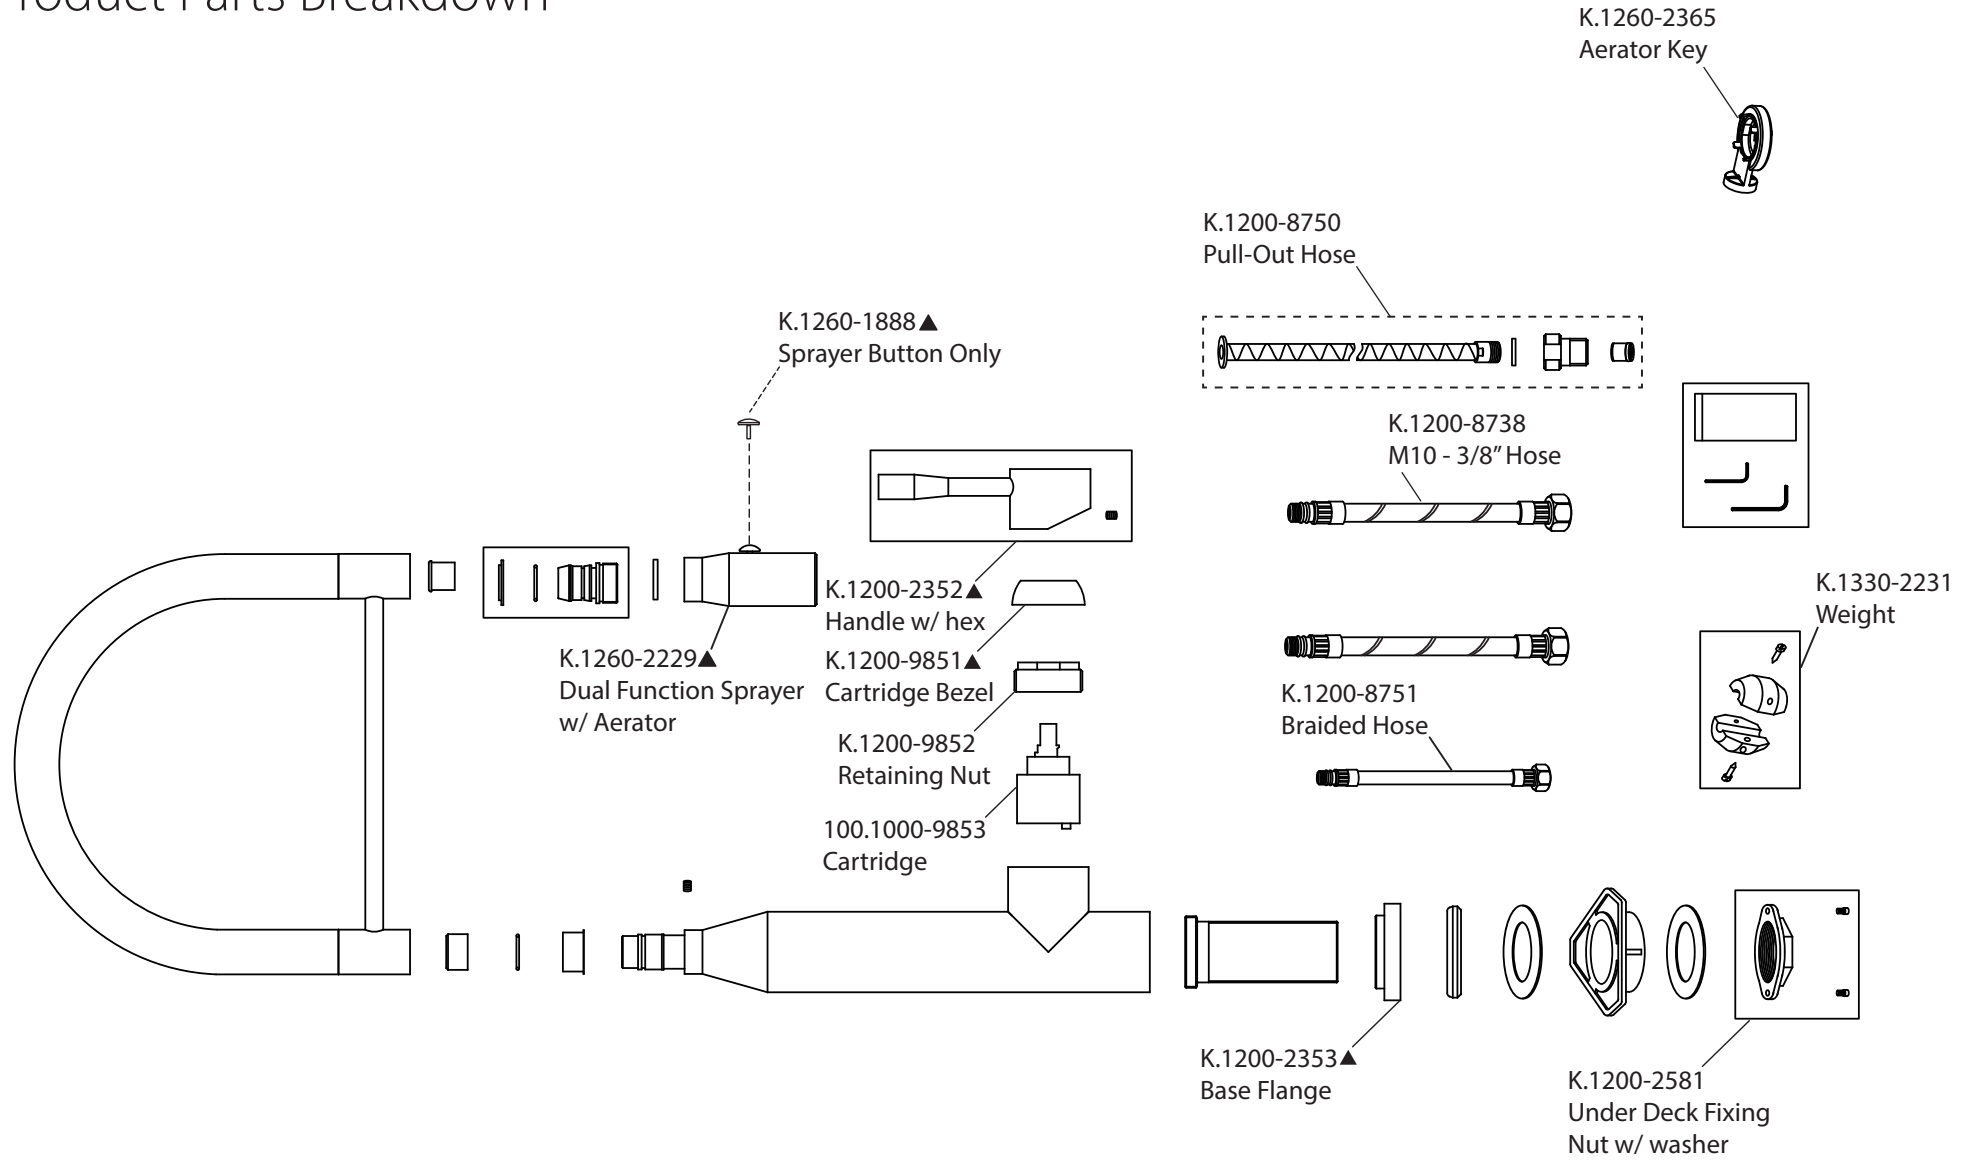

Product Parts Breakdown

Model No. K.1260

Ver 2.60

FLUSSO
LUXURY PLUMBING FIXTURES