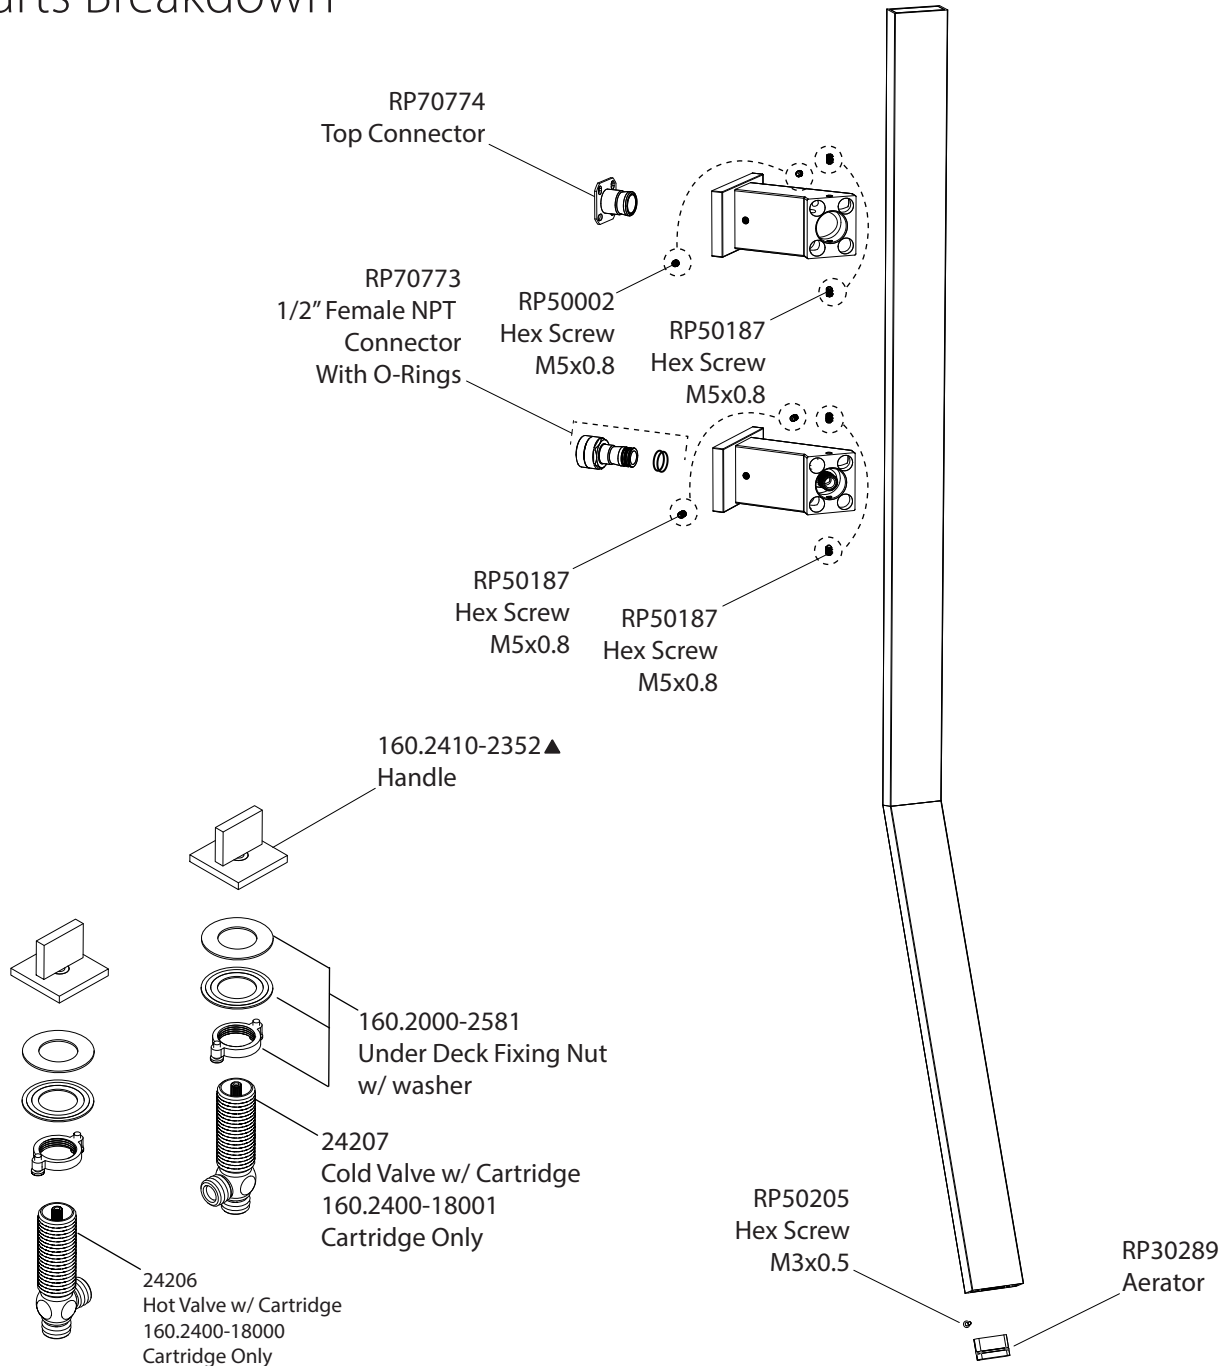

Product Parts Breakdown

Model No. IF.2000	Ver 2.53
 FLUSSO LUXURY PLUMBING FIXTURES	