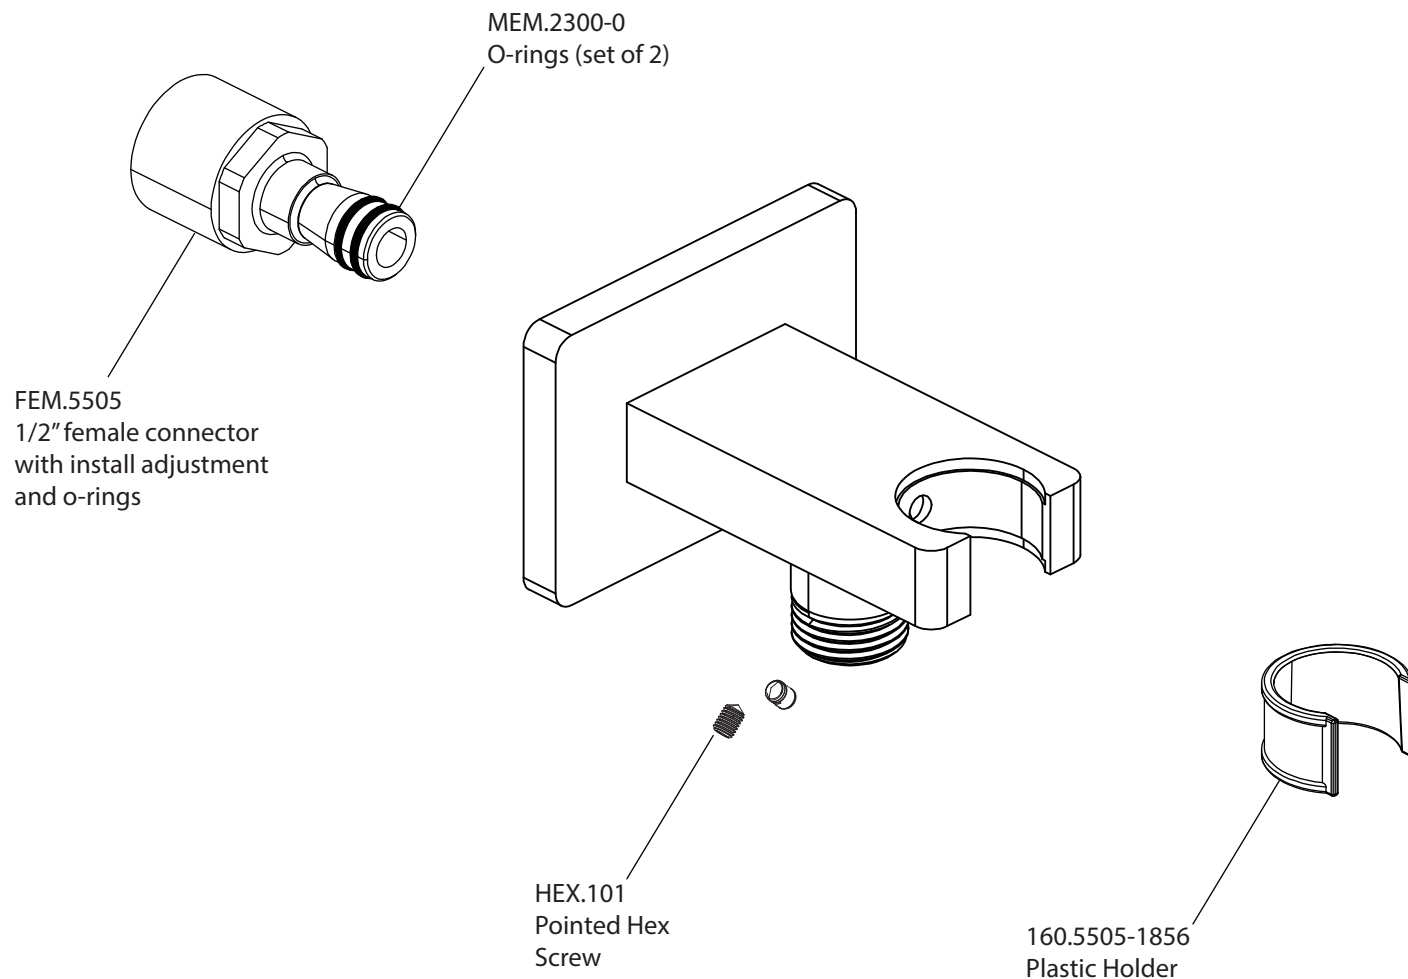

# Product Parts Breakdown

**Model No.** HS8007

**Ver** 2.55

**FLUSSO**  
LUXURY PLUMBING FIXTURES