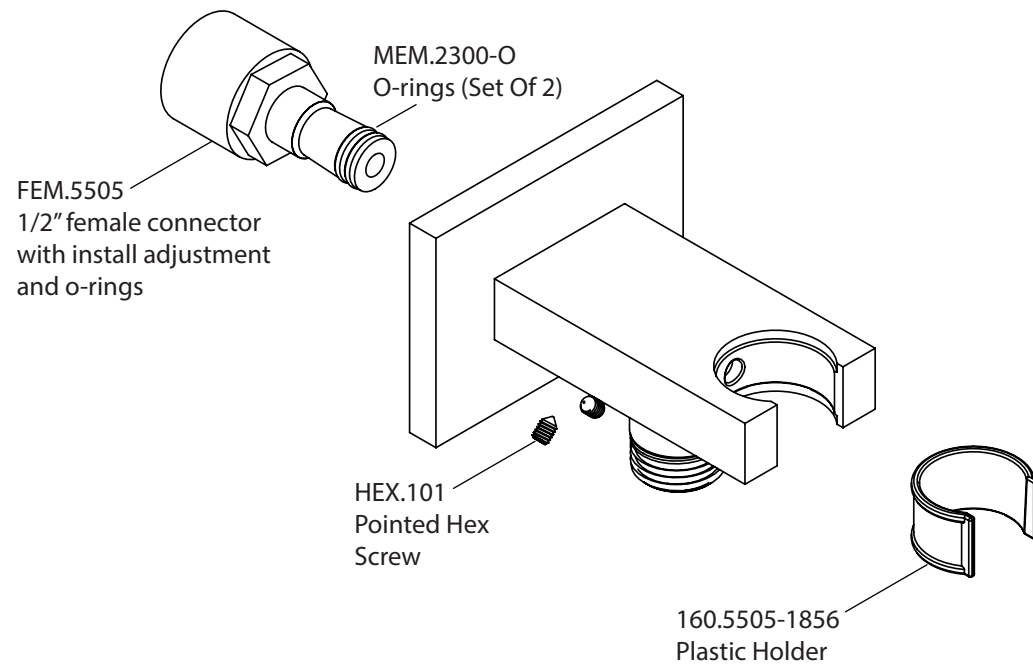

Product Parts Breakdown

Model No. HS8006

Ver 2.55

FLUSSO
LUXURY PLUMBING FIXTURES