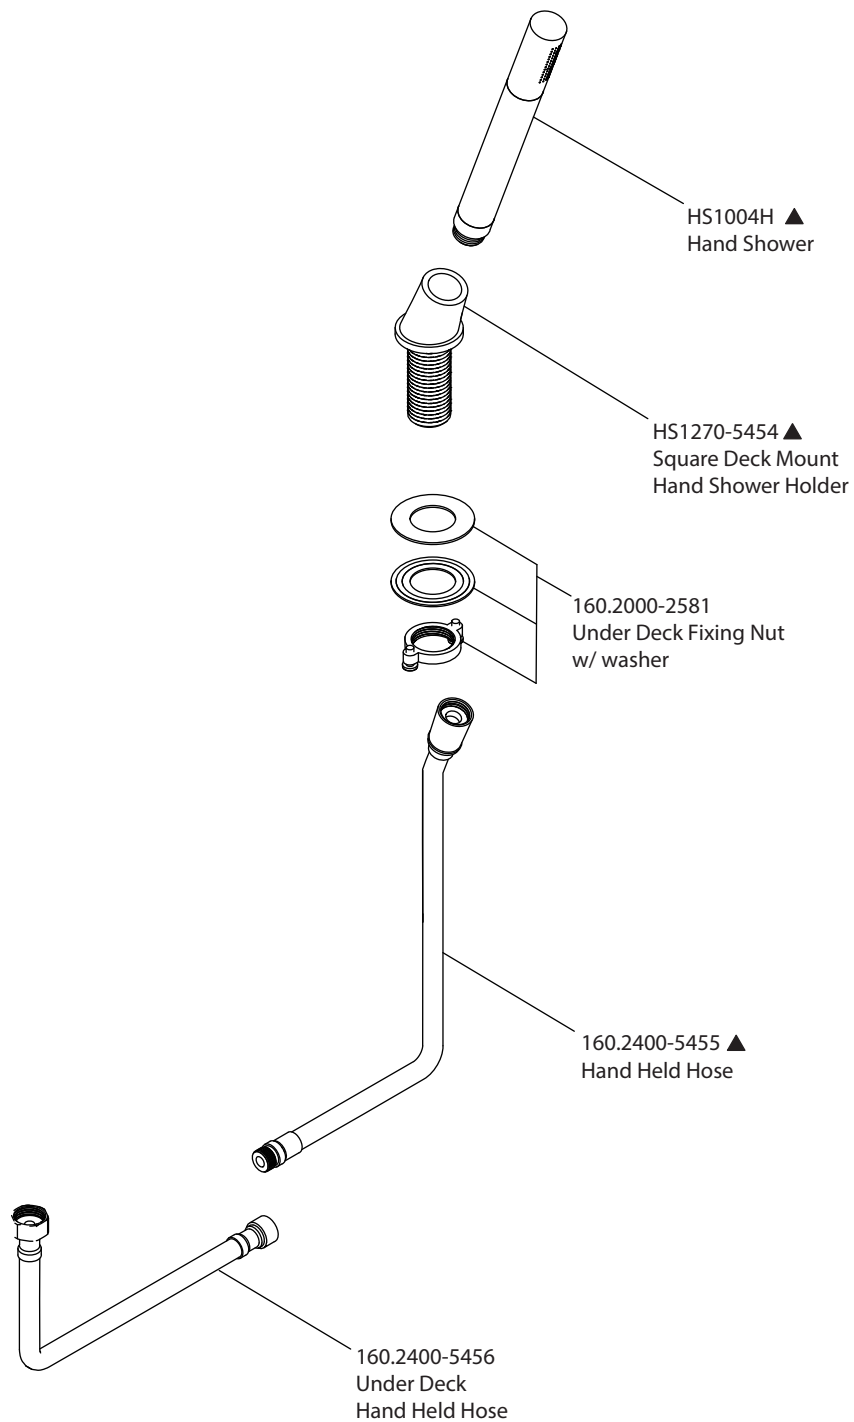

Product Parts Breakdown

▲ Specify Finish

FLUSSO
LUXURY PLUMBING FIXTURES

HS1270

Ver 2.53