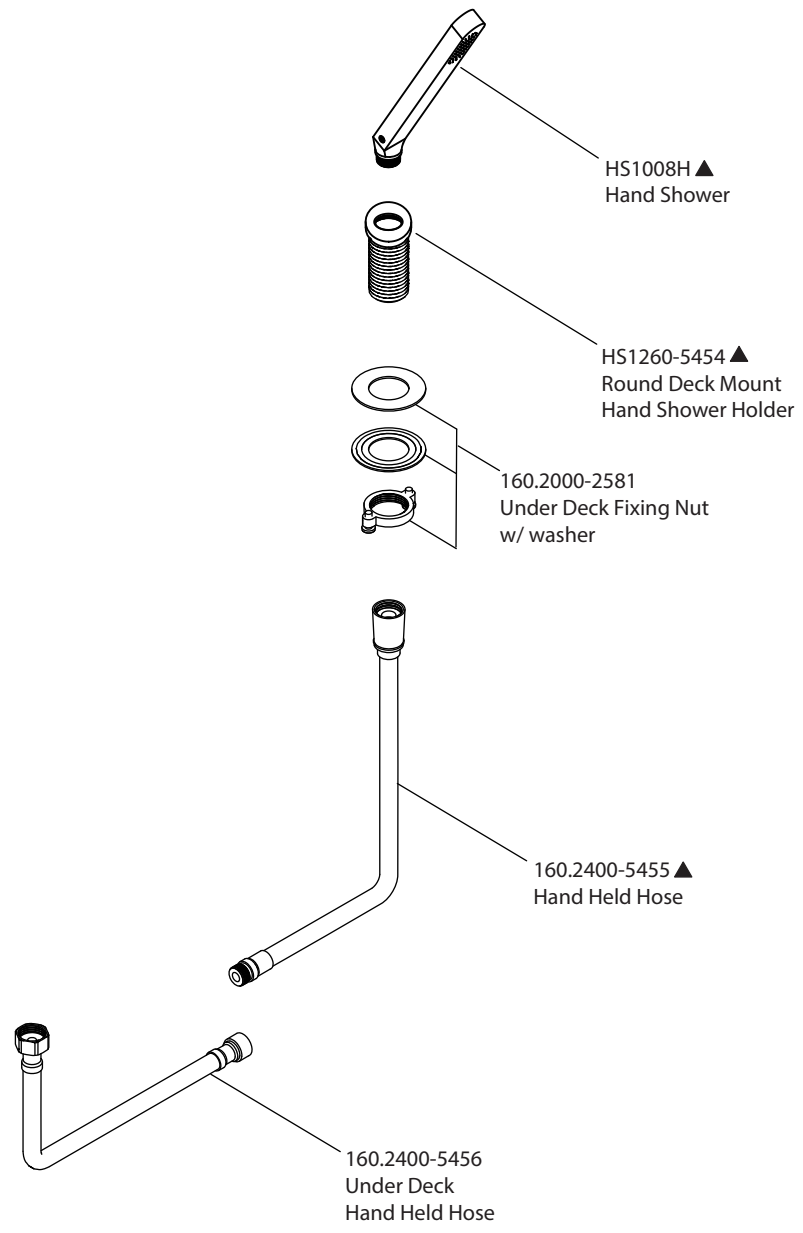

Product Parts Breakdown

 **FLUSSO**
LUXURY PLUMBING FIXTURES

HS1260

Ver 2.53