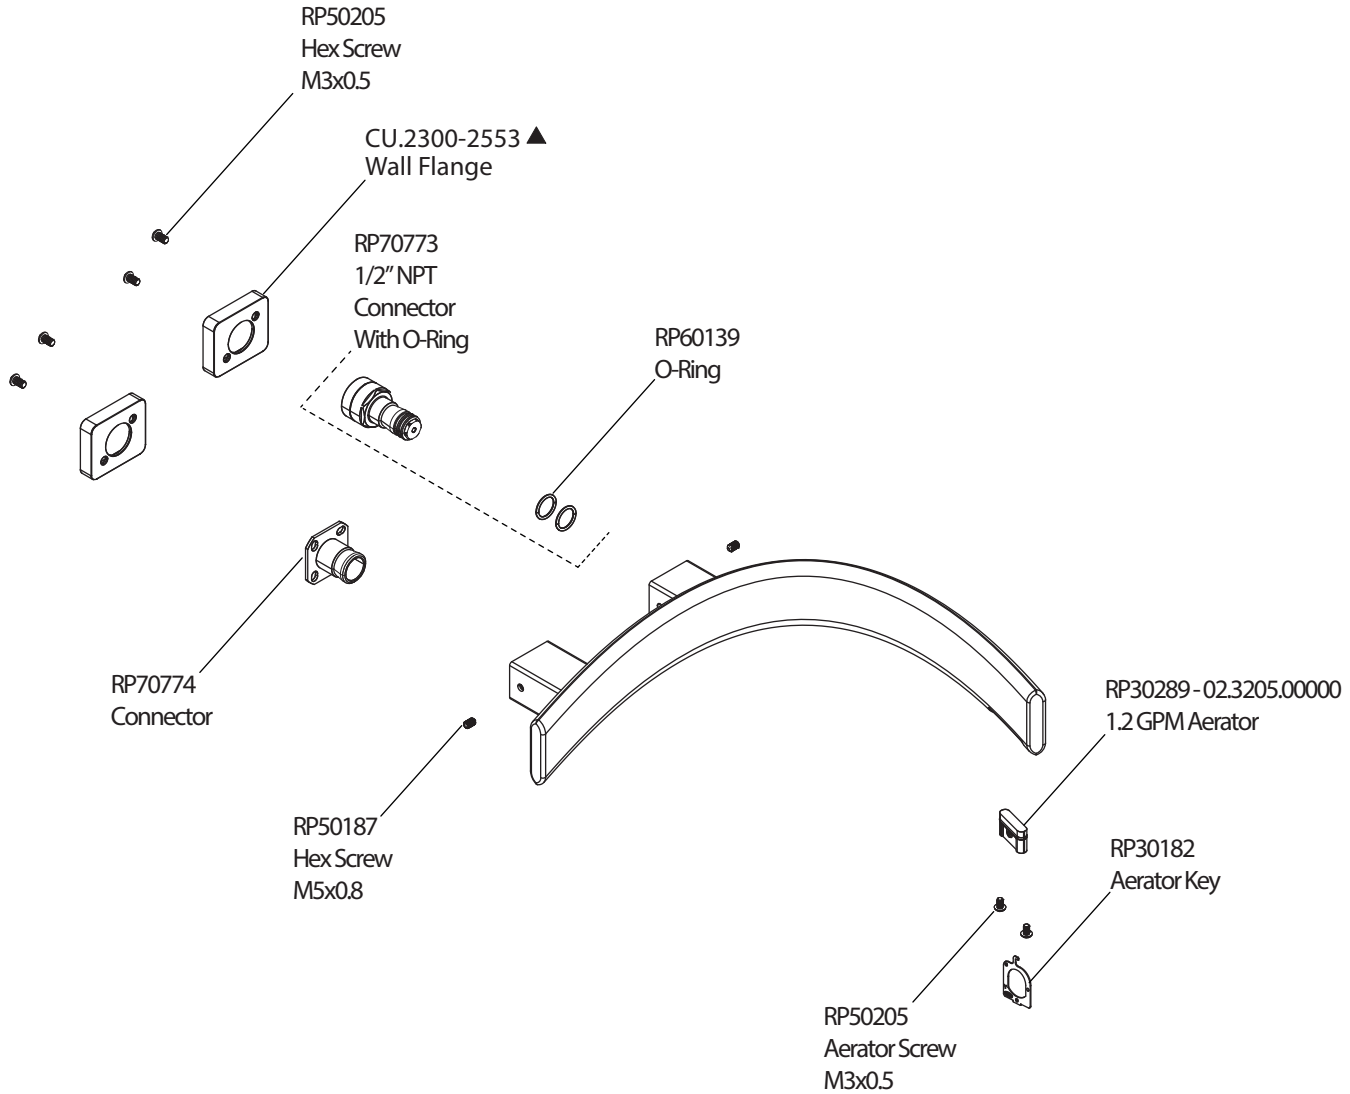

Product Parts Breakdown

Model No. CU.2300R	Ver 2.55
 FLUSSO LUXURY PLUMBING FIXTURES	