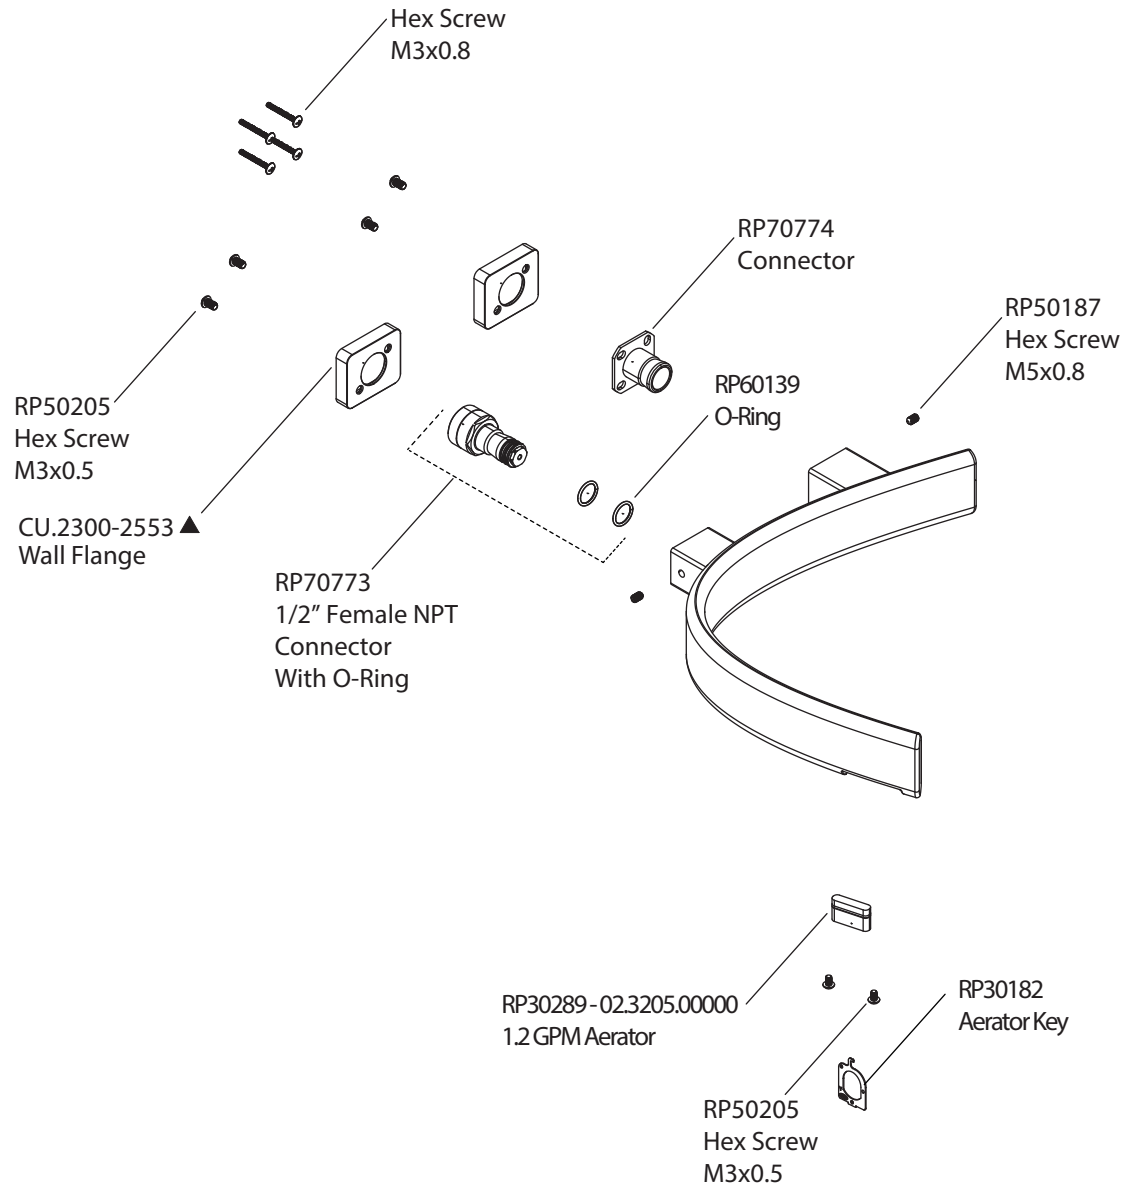

Product Parts Breakdown

FLUSSO
LUXURY PLUMBING FIXTURES

CU.2300L