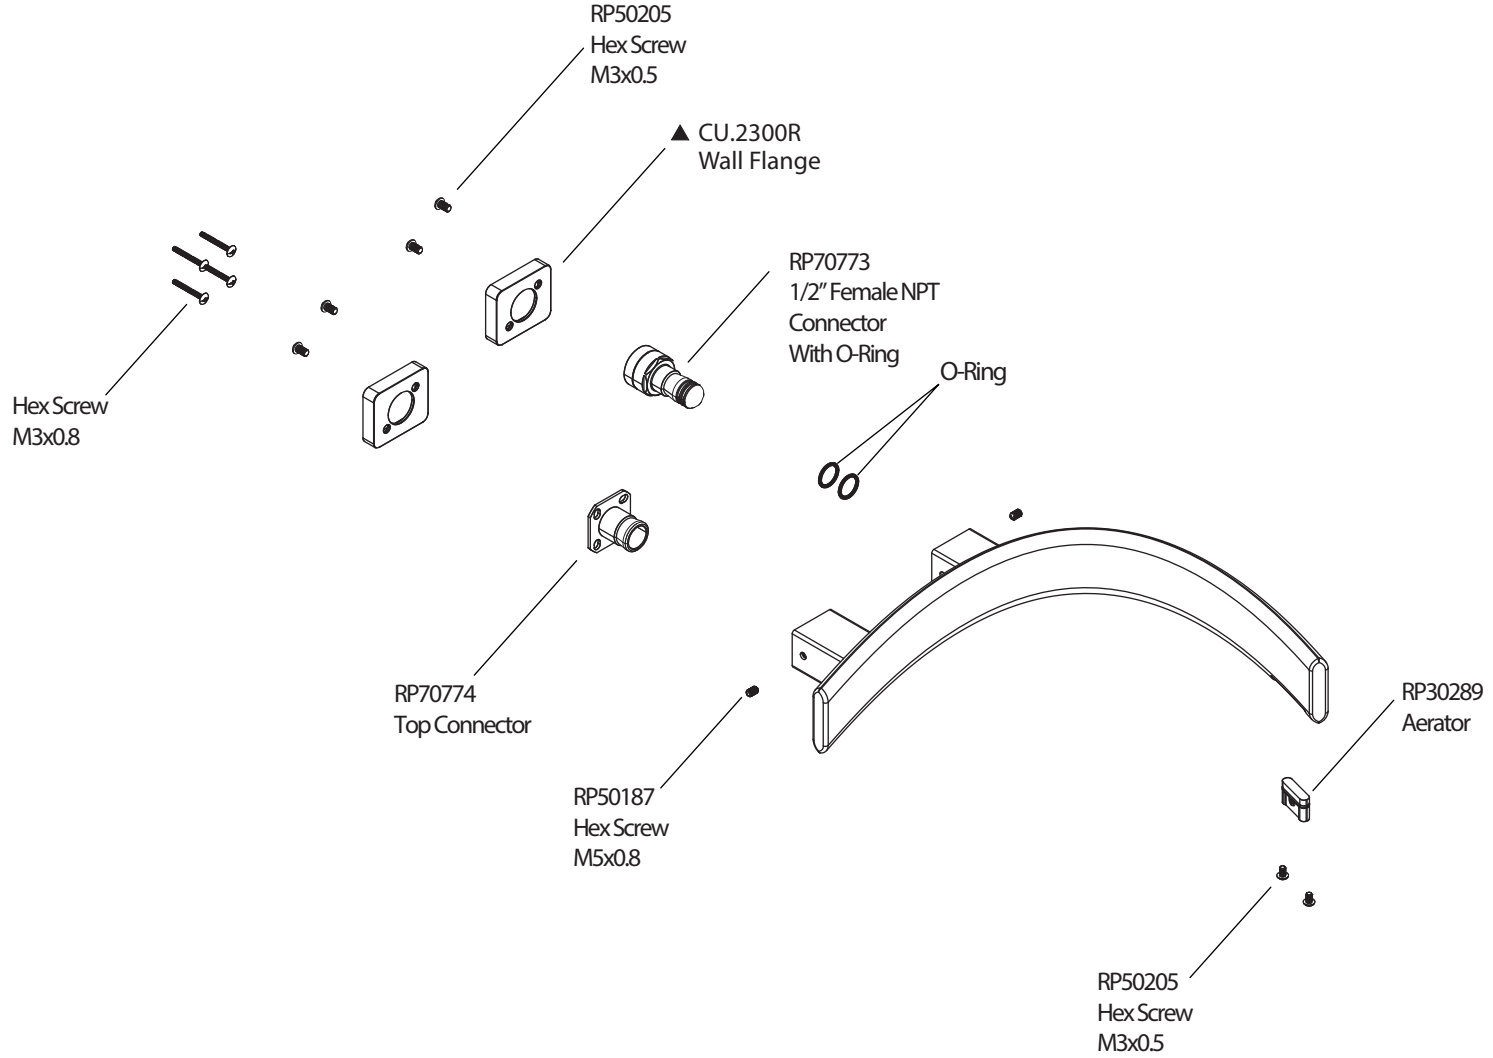

Product Parts Breakdown

| | |
|--|-----------------|
| Model No. CU.1004R | Ver 2.53 |
|  FLUSSO LUXURY PLUMBING FIXTURES | |