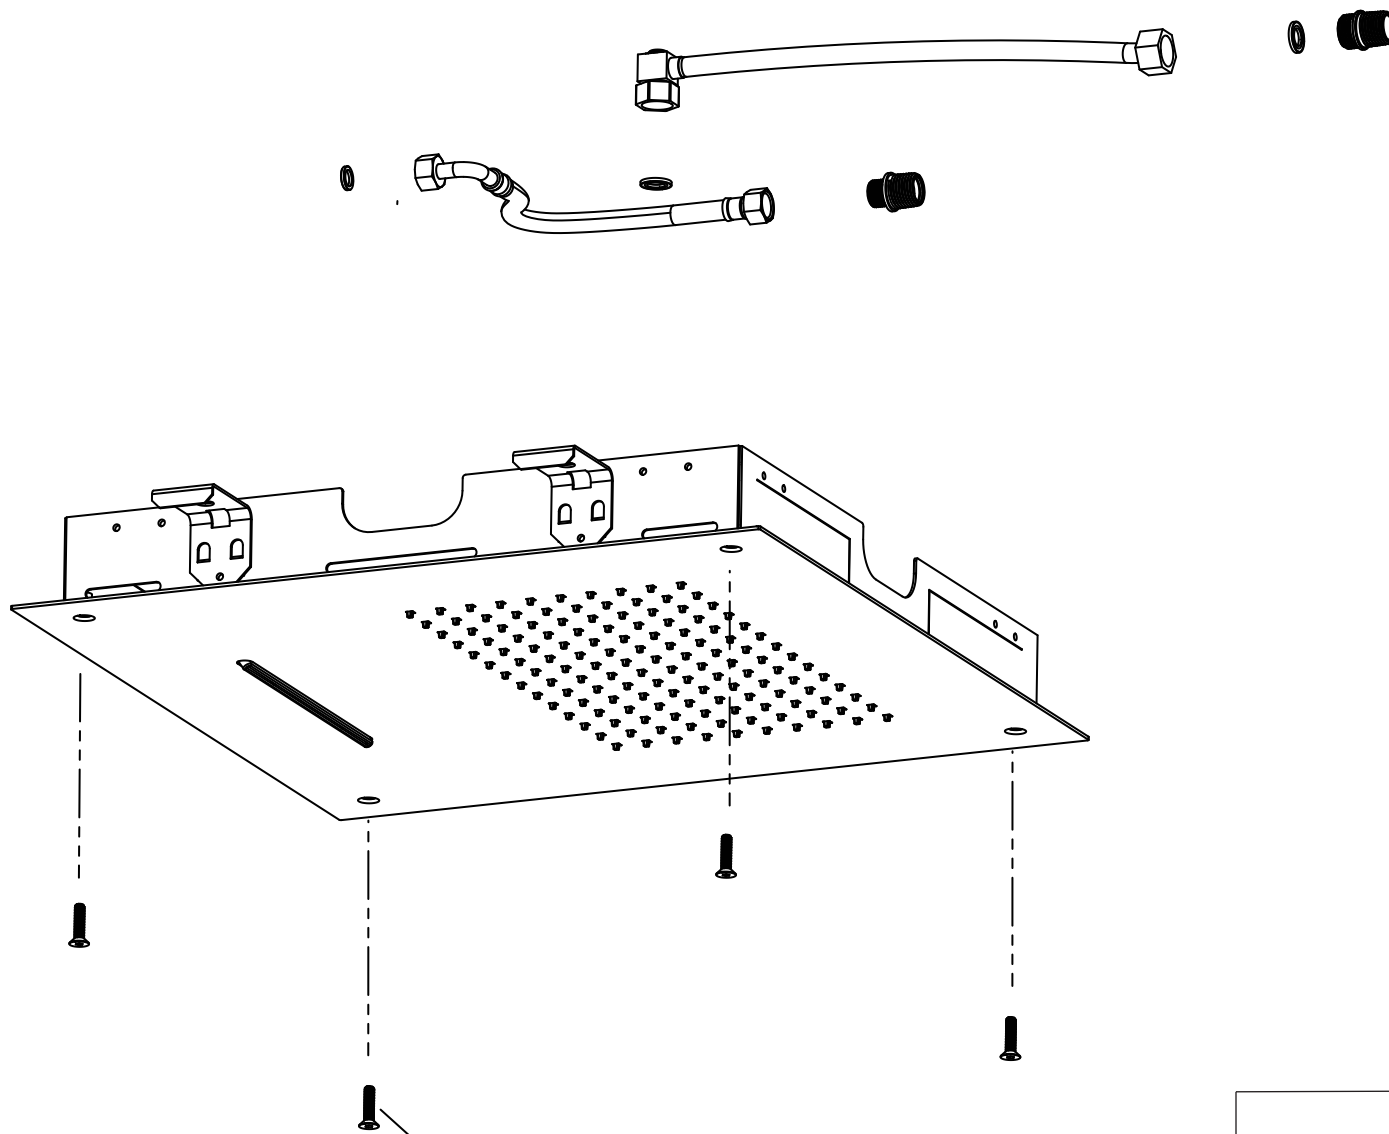

Product Parts Breakdown

Page 1 of 2

 **FLUSSO**
LUXURY PLUMBING FIXTURES

CSS.20S

Ver 2.54

Product Parts Breakdown

Page 2 of 2

- CSS.15S-0227 ▲
Trim Attachment Screws - 40mm
- CSS.15S-0227-60 ▲
Trim Attachment Screws - 60mm
- CSS.15S-0227-80 ▲
Trim Attachment Screws - 80mm

 **FLUSSO**
LUXURY PLUMBING FIXTURES

CSS.20S

Ver 2.55