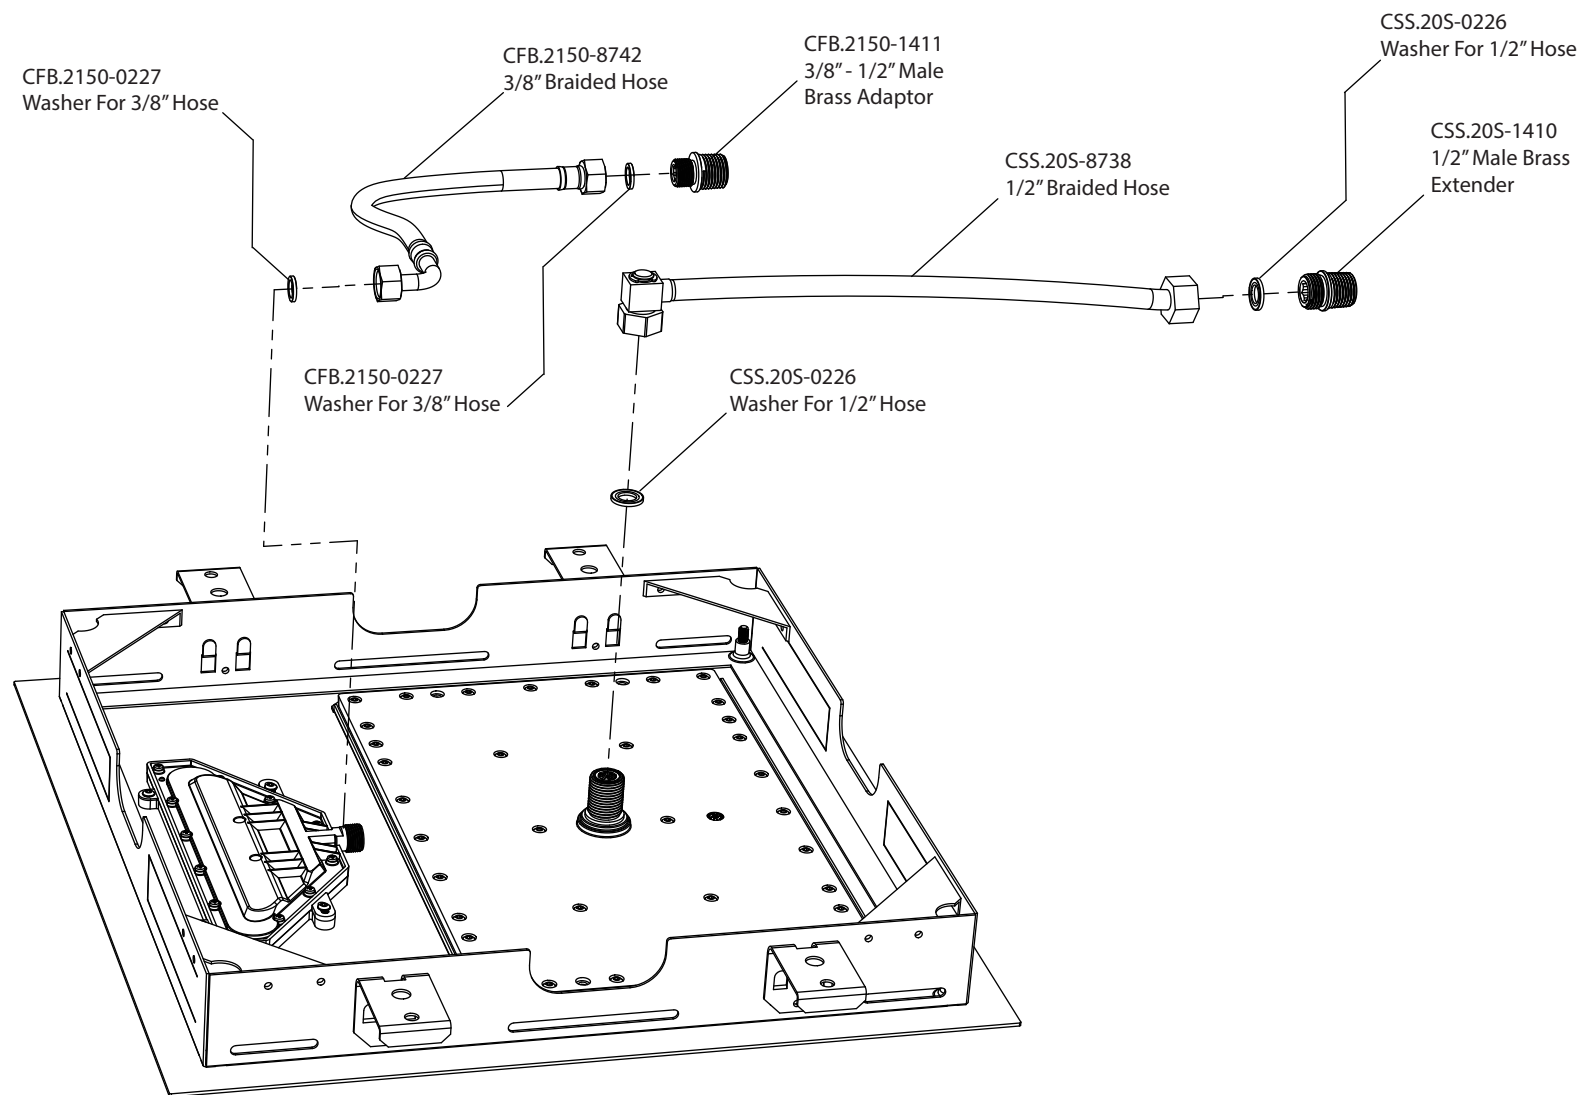

Product Parts Breakdown

Page 1 of 2

 **FLUSSO**
LUXURY PLUMBING FIXTURES

CSS.20S

Ver 2.54

Product Parts Breakdown

Page 2 of 2

- CSS.15S-0227 ▲
Trim Attachment Screws - 40mm
- CSS.15S-0227-60 ▲
Trim Attachment Screws - 60mm
- CSS.15S-0227-80 ▲
Trim Attachment Screws - 80mm

 **FLUSSO**
LUXURY PLUMBING FIXTURES

CSS.20S

Ver 2.55