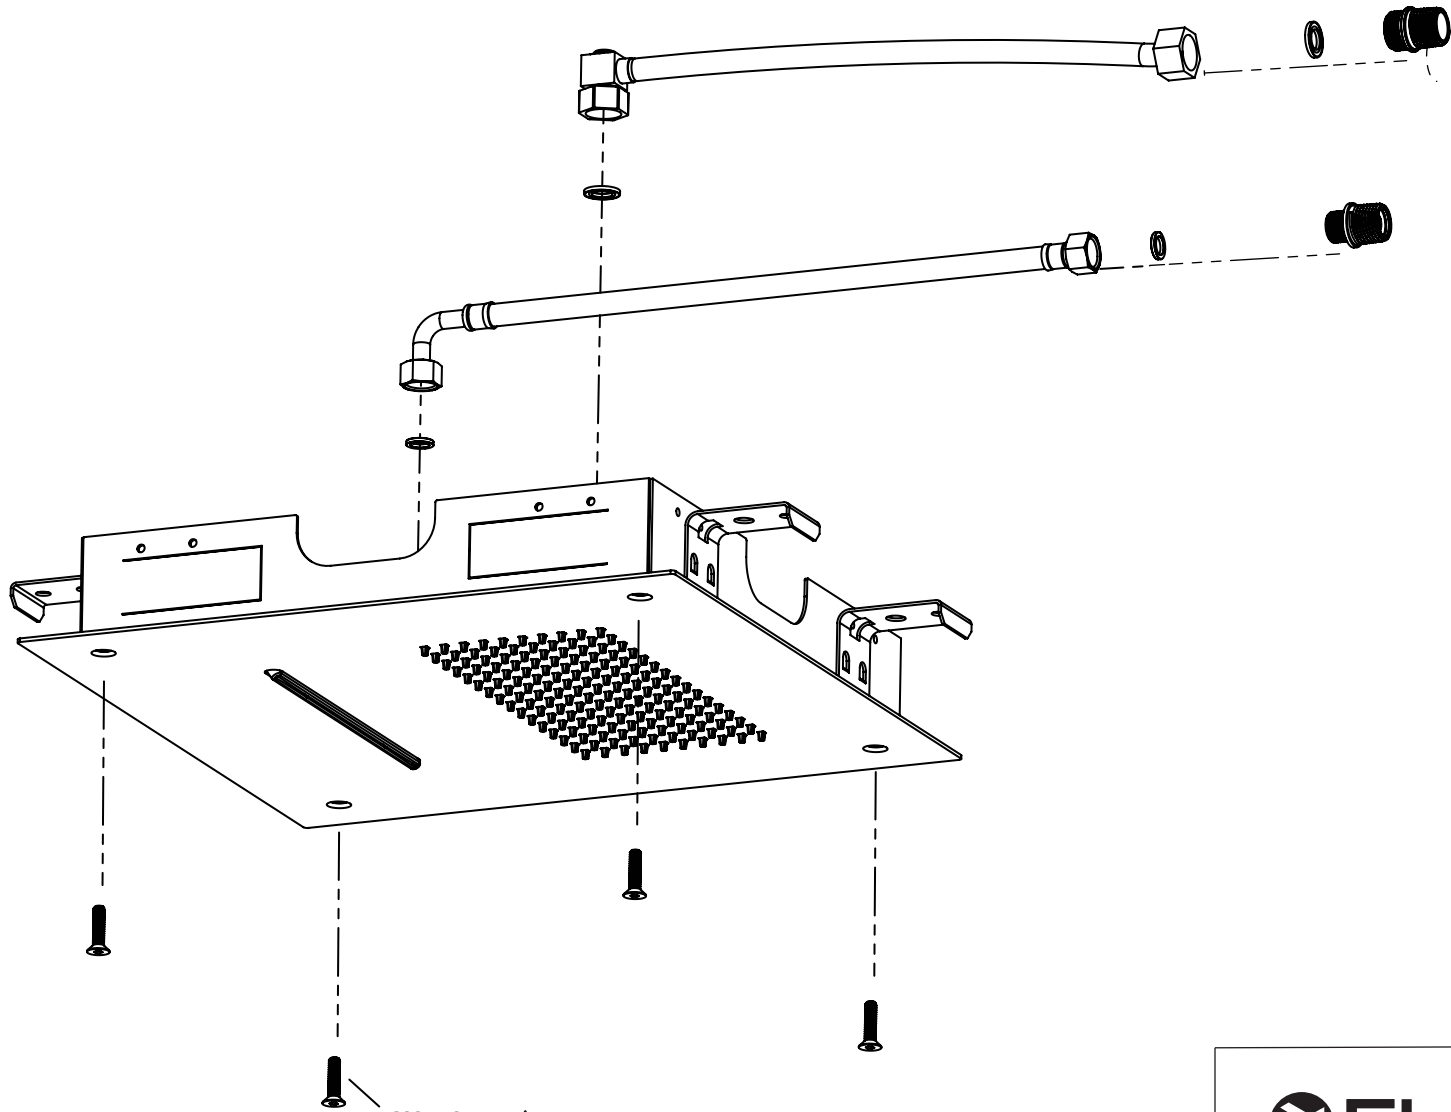

# Product Parts Breakdown

Page 1 of 2

 **FLUSSO**  
LUXURY PLUMBING FIXTURES

CSS.15S

Ver 2.54

# Product Parts Breakdown

Page 2 of 2

- CSS.15S-0227▲  
Trim Attachment Screws - 40mm
- CSS.15S-0227-60▲  
Trim Attachment Screws - 60mm
- CSS.15S-0227-80▲  
Trim Attachment Screws - 80mm

**FLUSSO**  
LUXURY PLUMBING FIXTURES