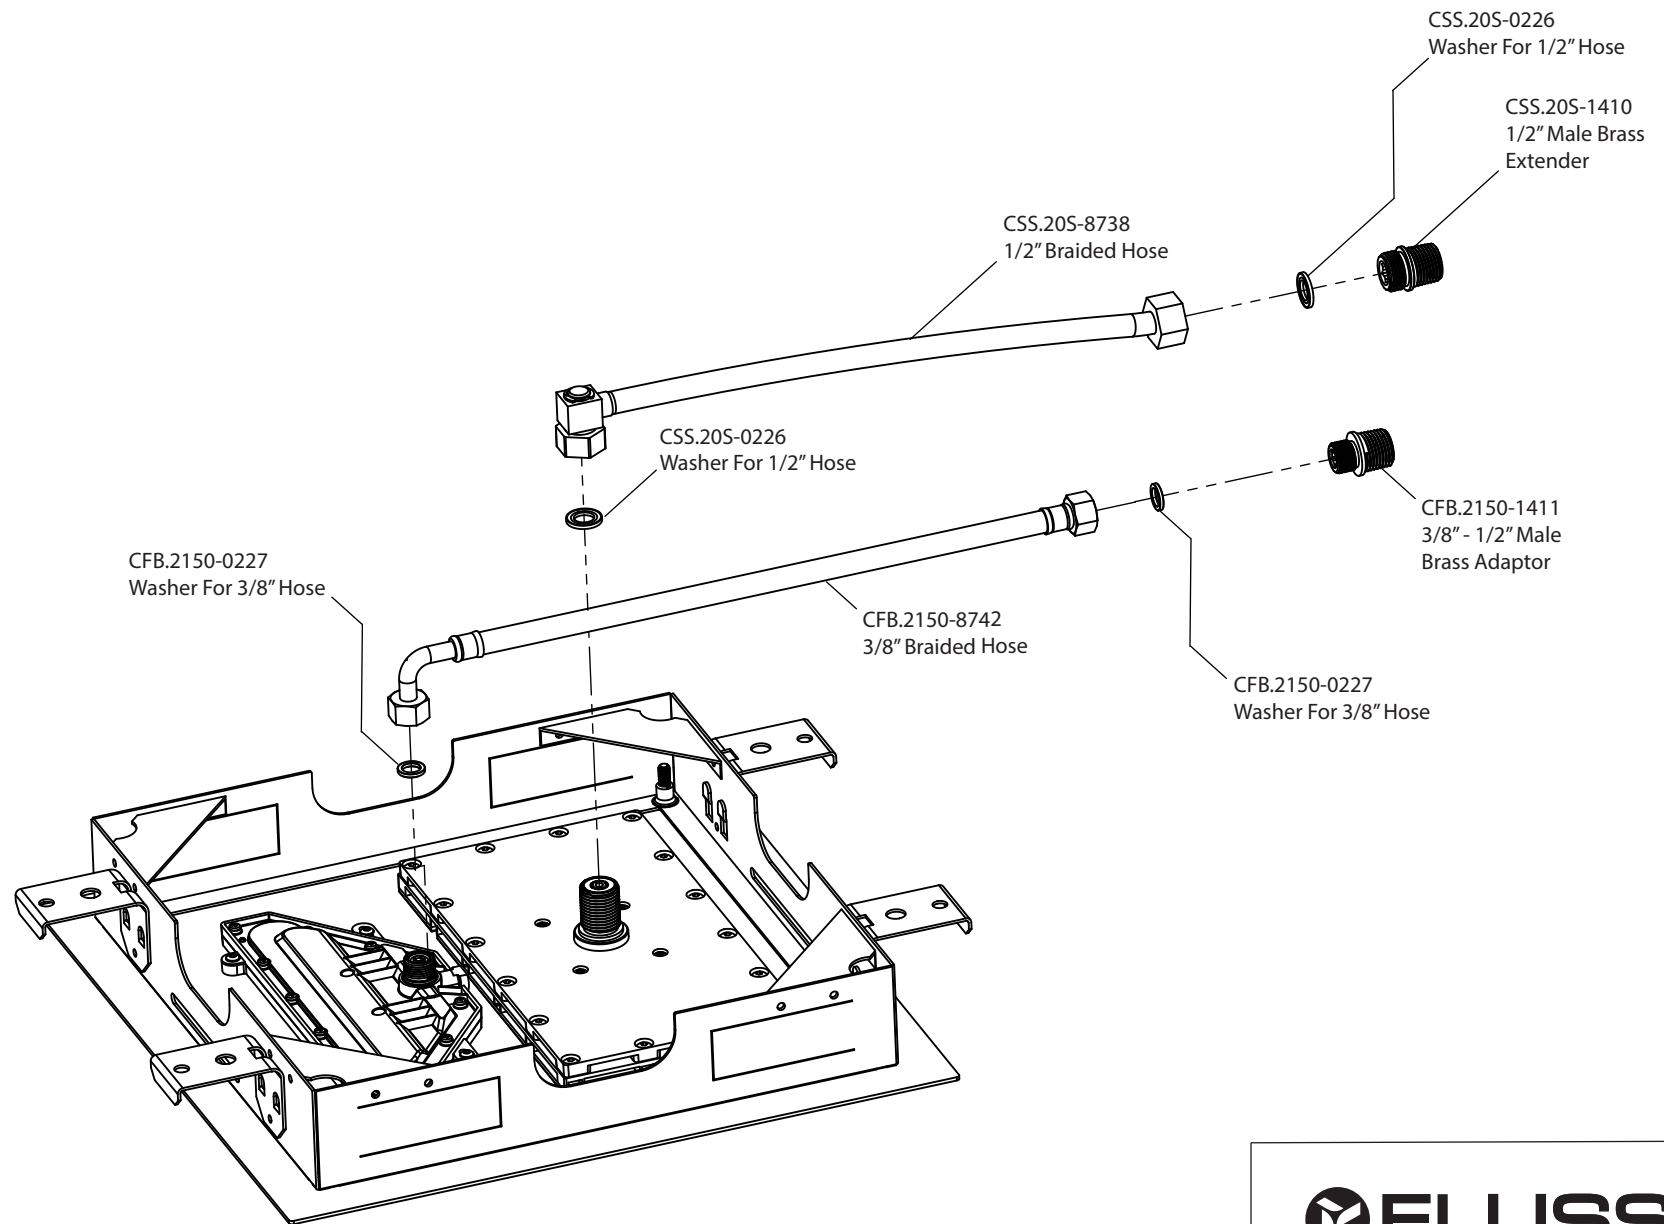

# Product Parts Breakdown

Page 1 of 2

 **FLUSSO**  
LUXURY PLUMBING FIXTURES

CSS.15S

Ver 2.54

# Product Parts Breakdown

Page 2 of 2

- CSS.15S-0227▲  
Trim Attachment Screws - 40mm
- CSS.15S-0227-60▲  
Trim Attachment Screws - 60mm
- CSS.15S-0227-80▲  
Trim Attachment Screws - 80mm

**FLUSSO**  
LUXURY PLUMBING FIXTURES