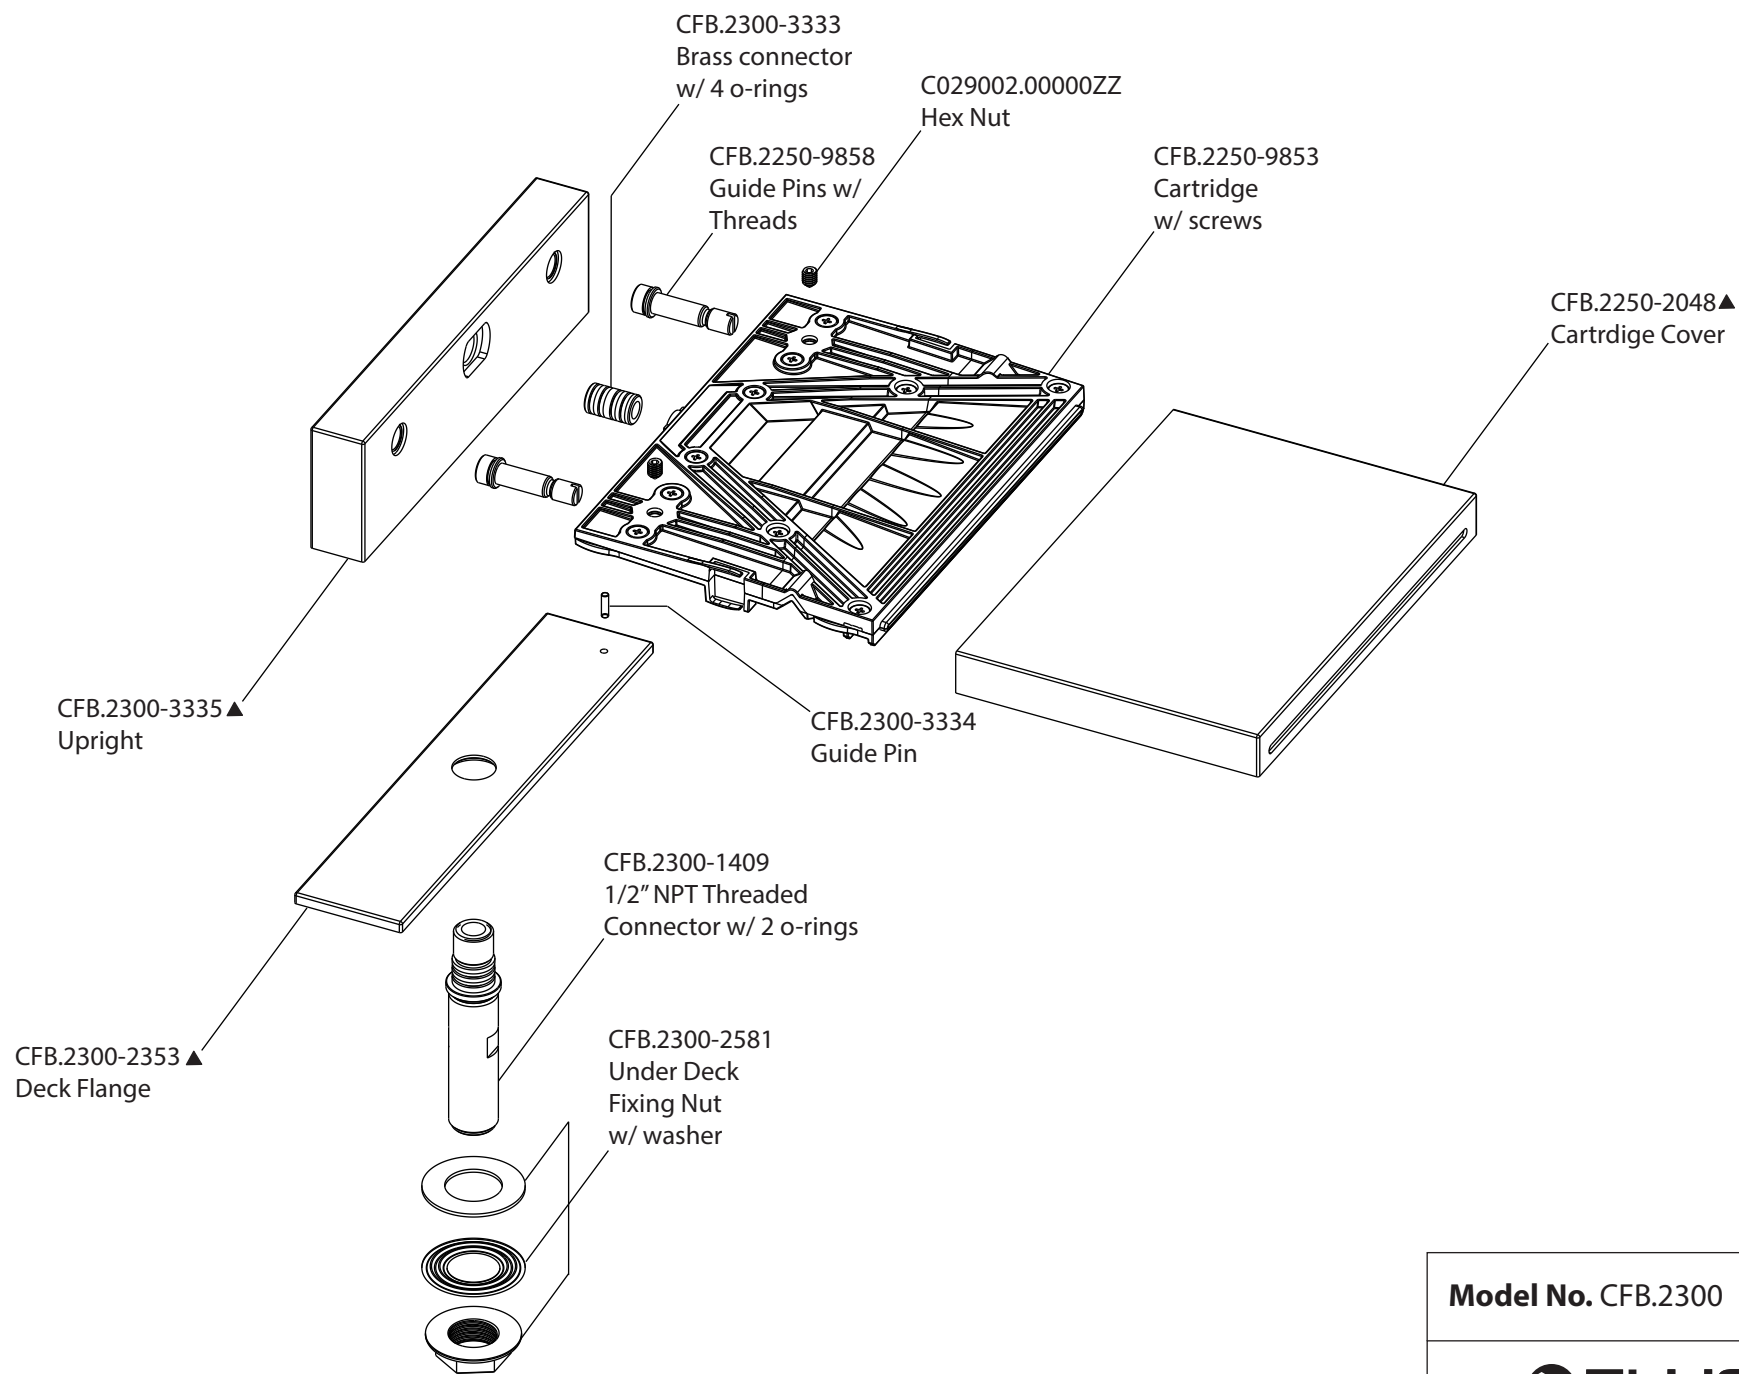

# Product Parts Breakdown

Model No. CFB.2300

Ver 2.53

**FLUSSO**  
LUXURY PLUMBING FIXTURES