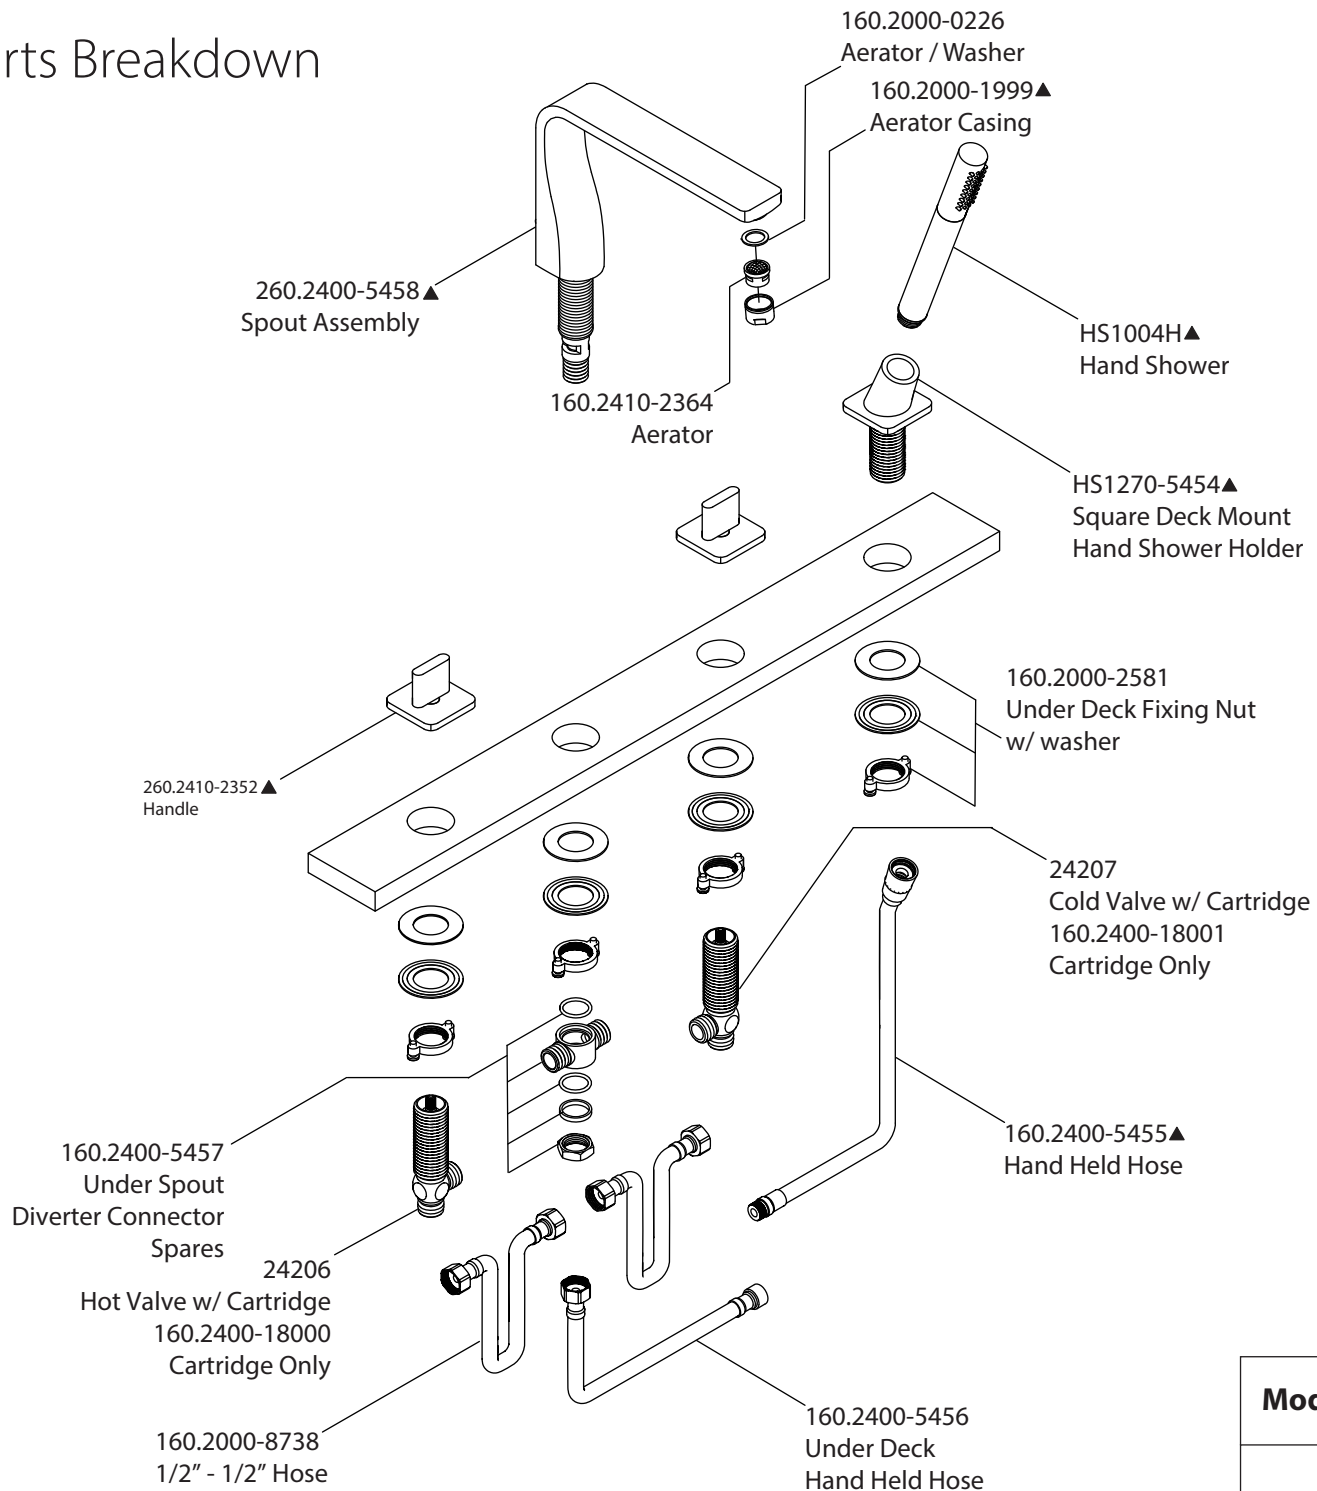

Product Parts Breakdown

▲ Specify Finish

Model No. 260.2400

Ver 2.58

FLUSSO
LUXURY PLUMBING FIXTURES