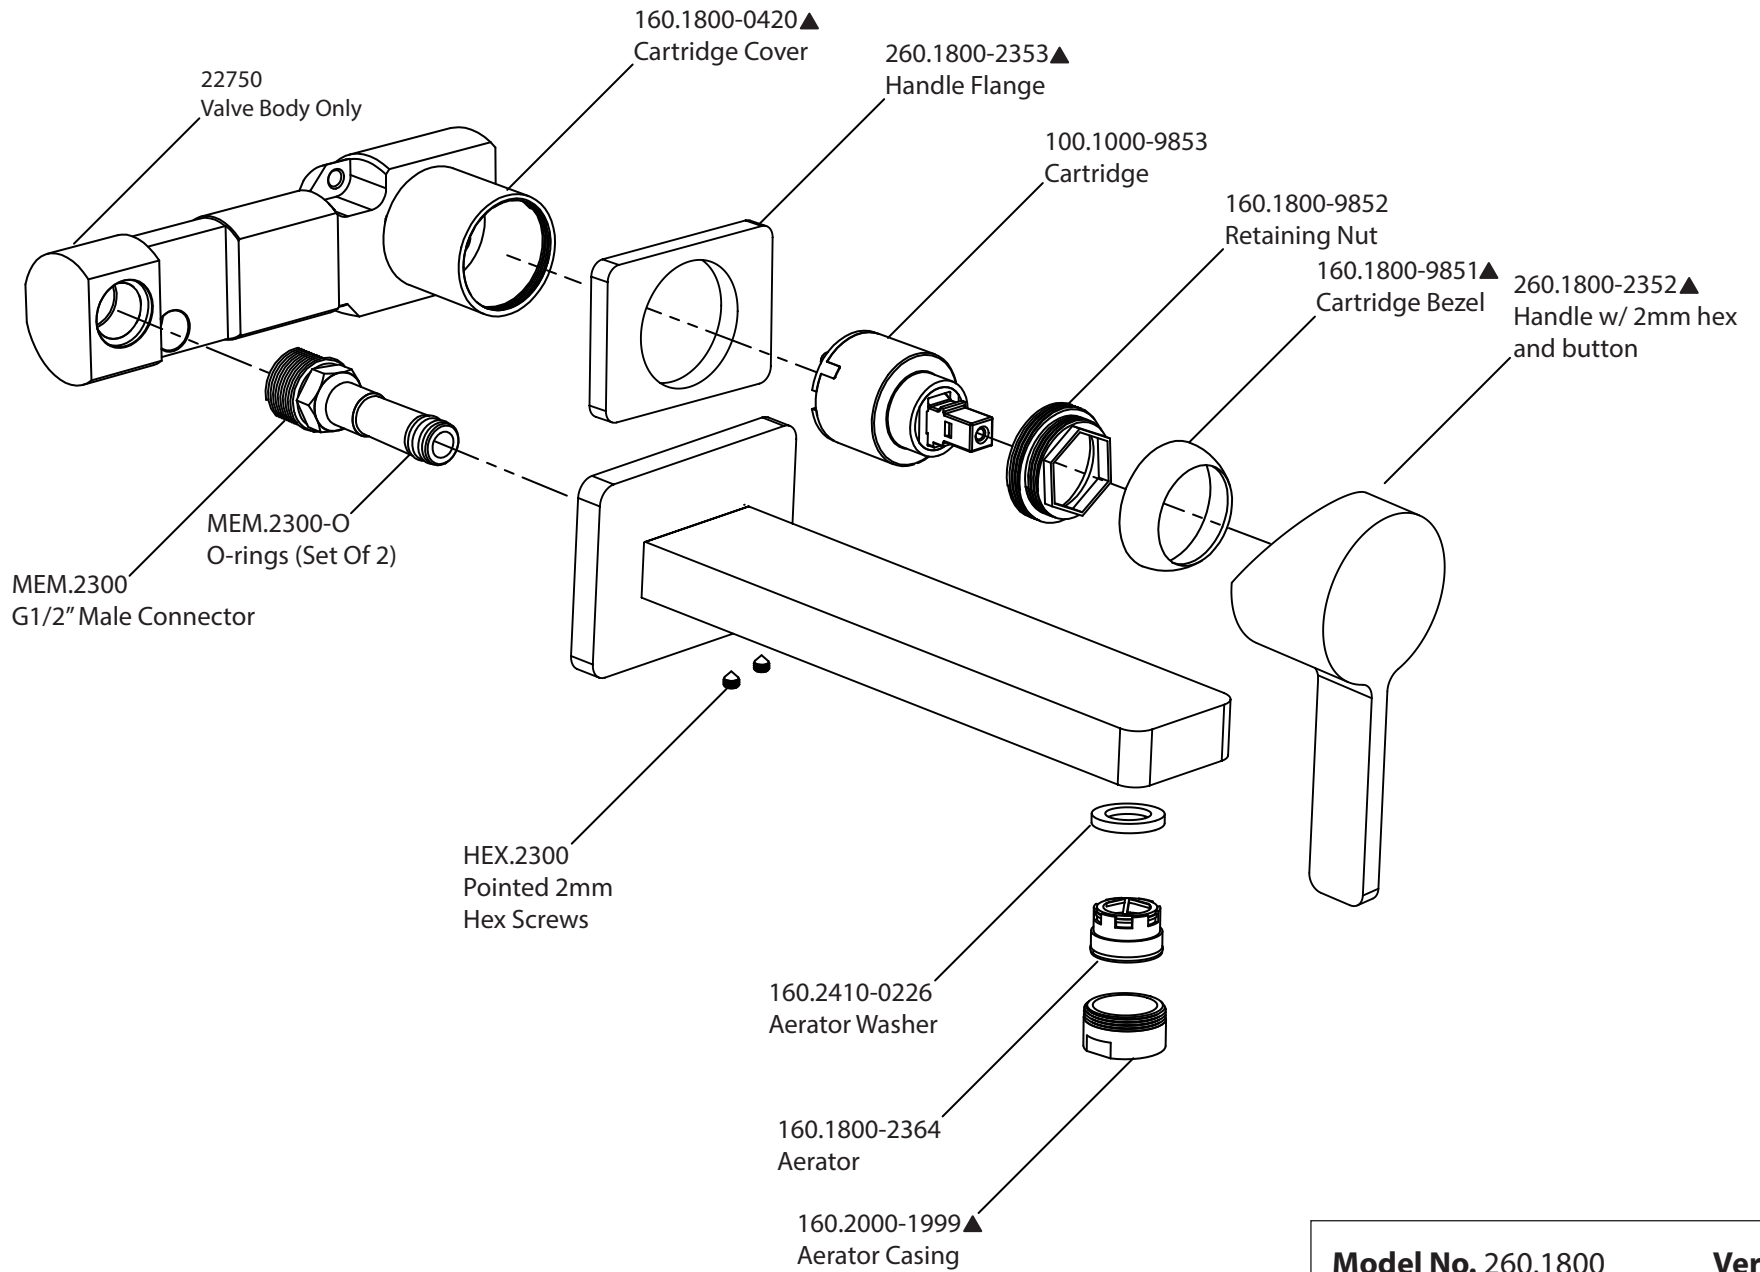

Product Parts Breakdown

Model No. 260.1800	Ver 2.58
 FLUSSO LUXURY PLUMBING FIXTURES	