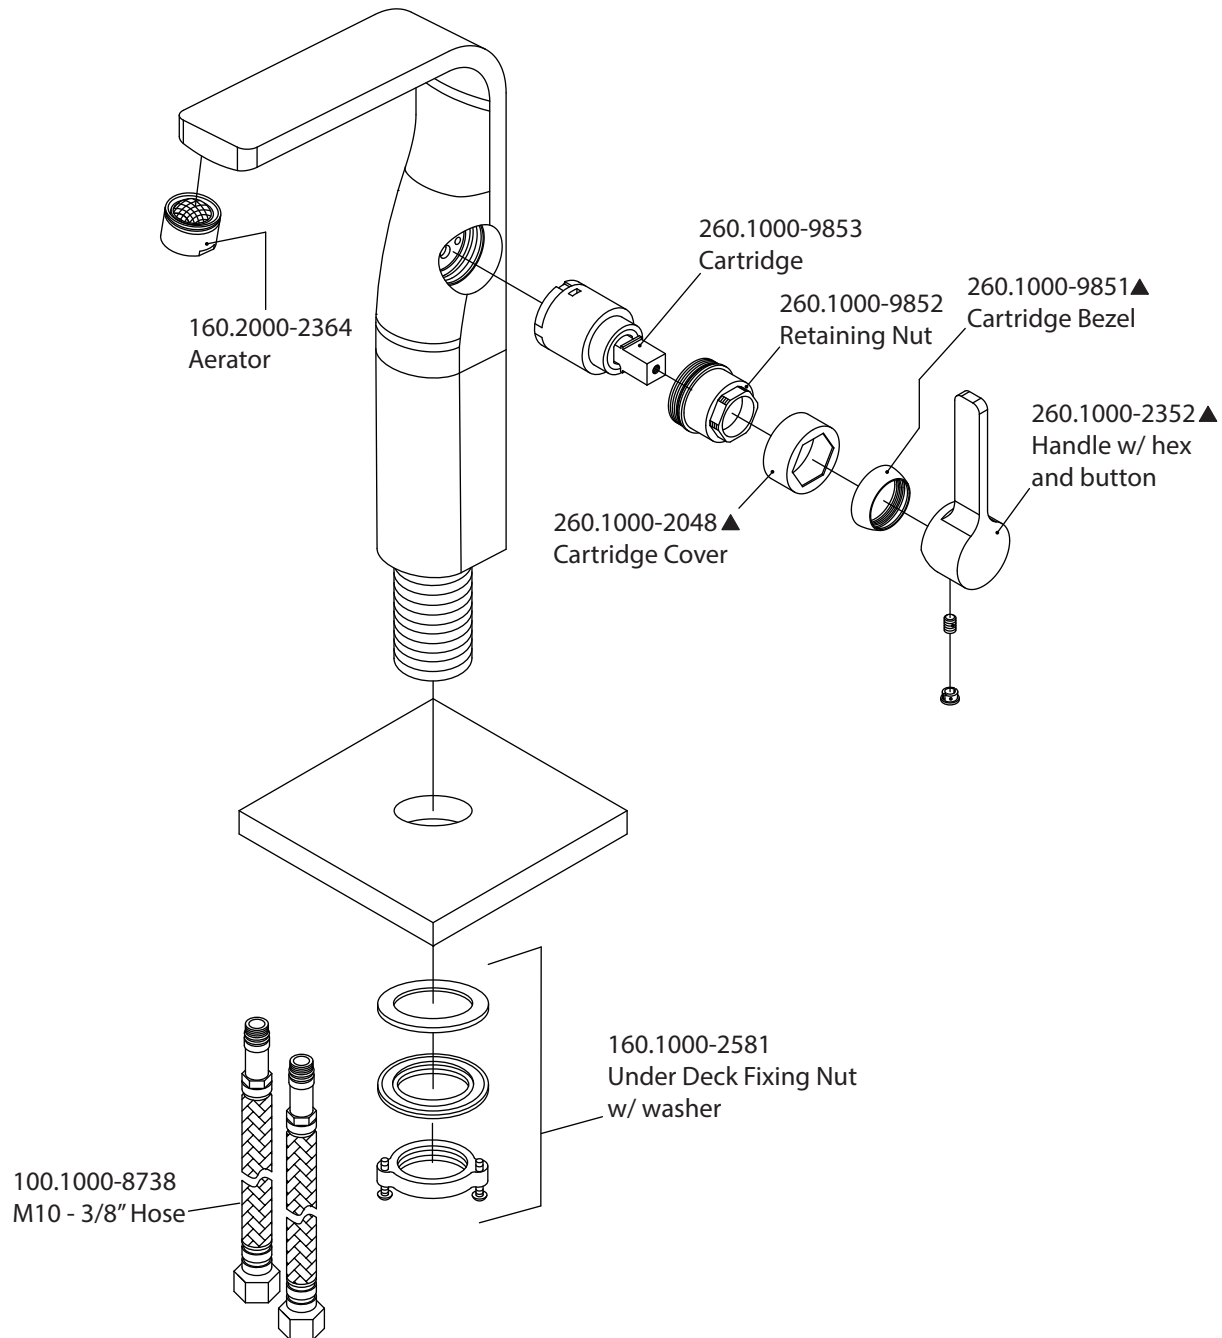

Product Parts Breakdown

Model No. 260.1700

Ver 2.53